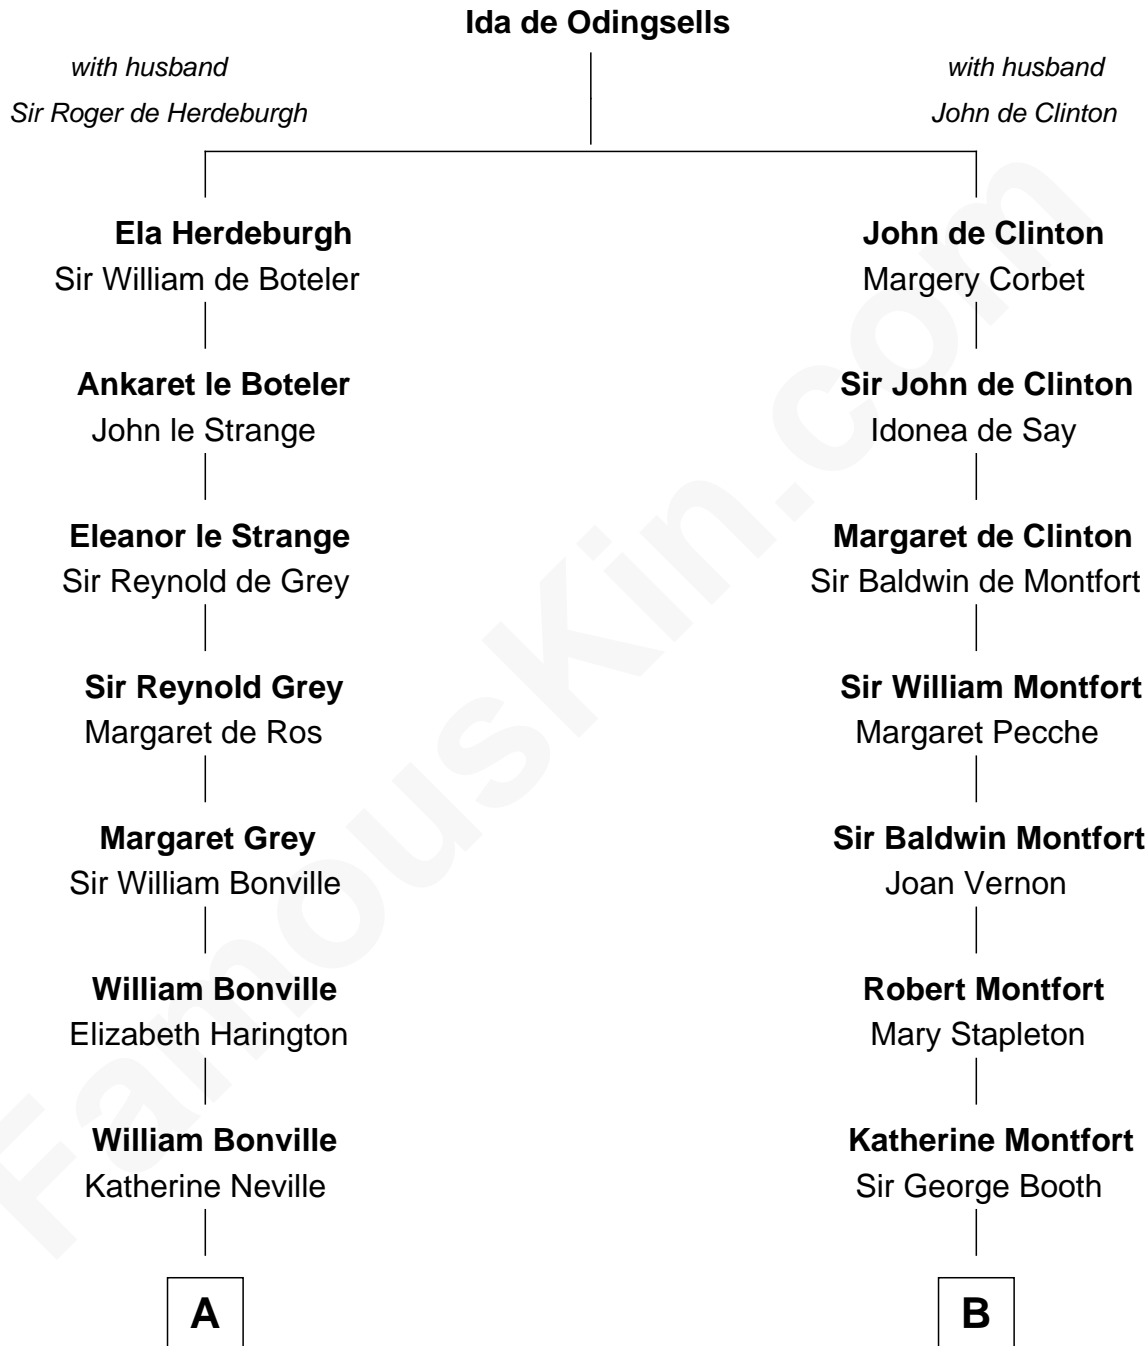

FamousKin.com Relationship Chart of

William Marsh Rice

Founder of Rice University

16th cousin 3 times removed of

Abraham Baldwin

Signer of the U.S. Constitution

C

—
Sarah Bates

David Rice

—
David Rice

Patty Hall

—
William Marsh Rice

Founder of Rice University

FamousKin.com