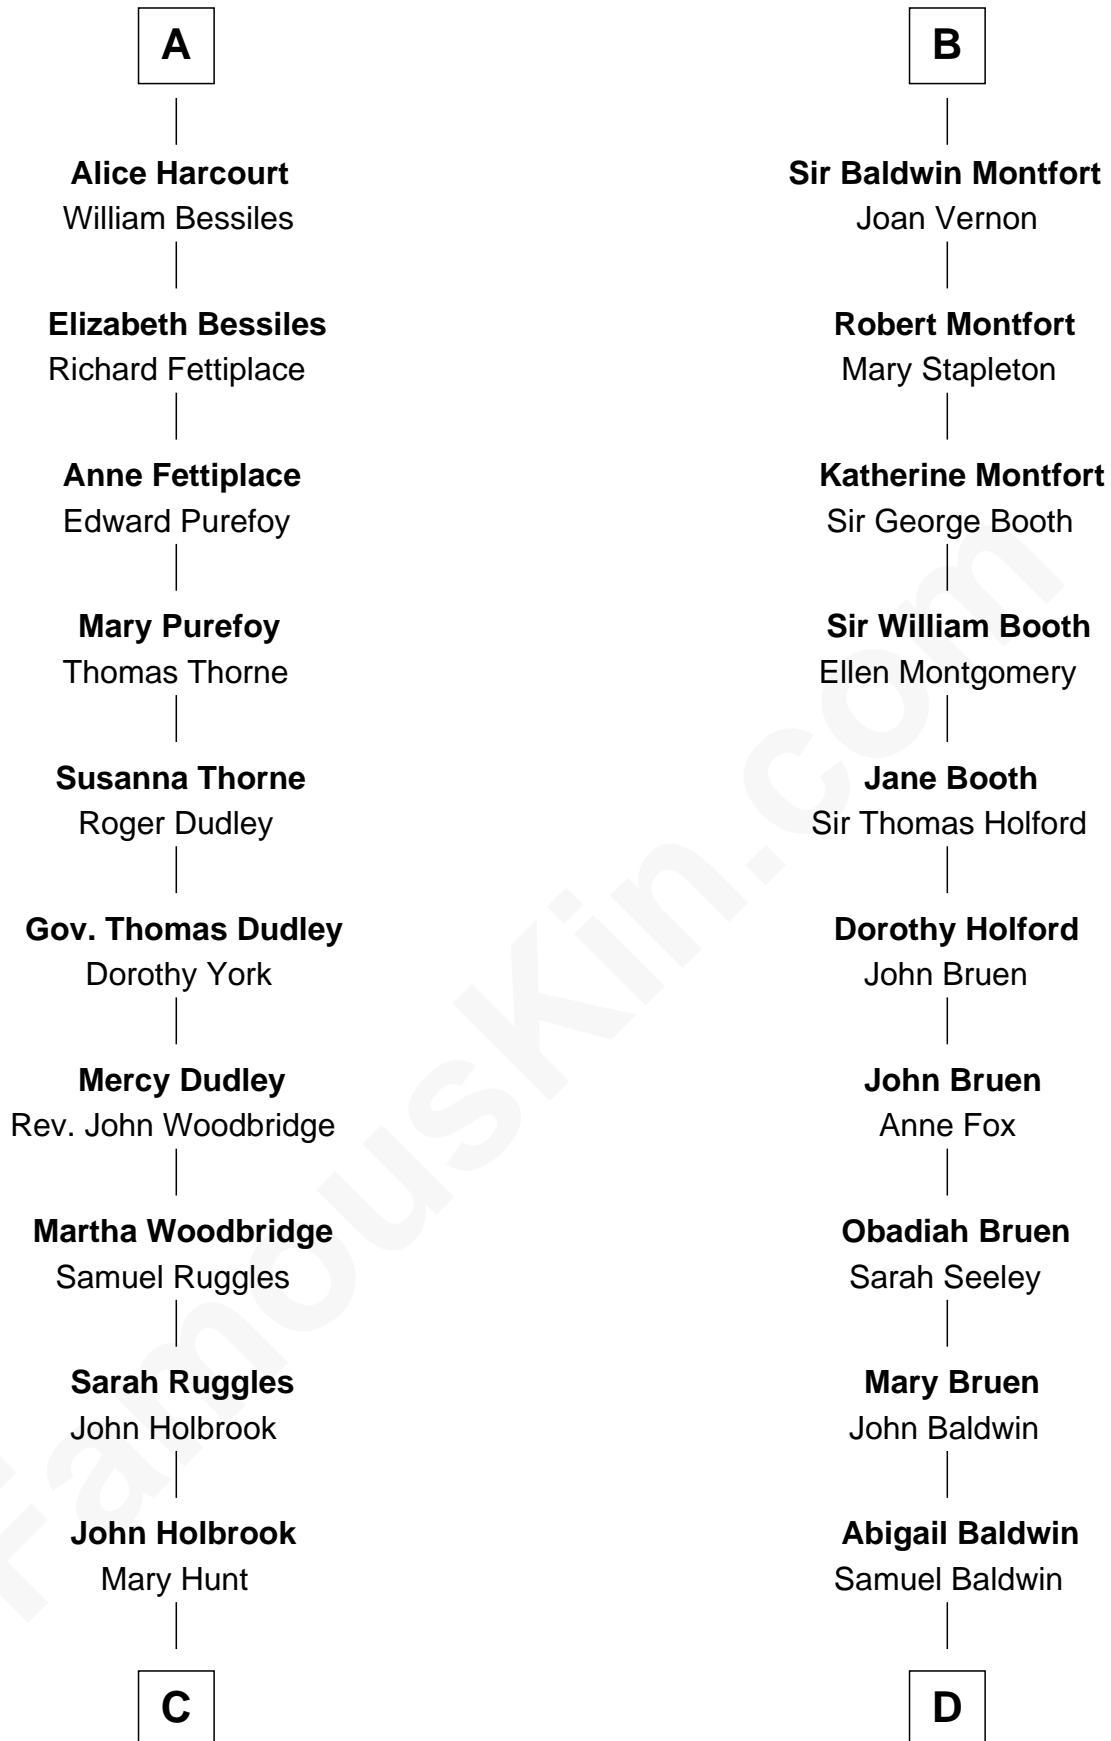

# FamousKin.com Relationship Chart of

**William Marsh Rice**

*Founder of Rice University*

19th cousin 1 time removed of

**Abraham Baldwin**

*Signer of the U.S. Constitution*

**Robert Fitzwalter**

Rohese - - - - -

**C**

**Hannah Holbrook**

Urban Bates

**Sarah Bates**

David Rice

**David Rice**

Patty Hall

**William Marsh Rice**

*Founder of Rice University*

**D**

**Timothy Baldwin**

Bathsheba Stone

**Michael Baldwin**

Lucy Dudley

**Abraham Baldwin**

*Signer of the U.S. Constitution*