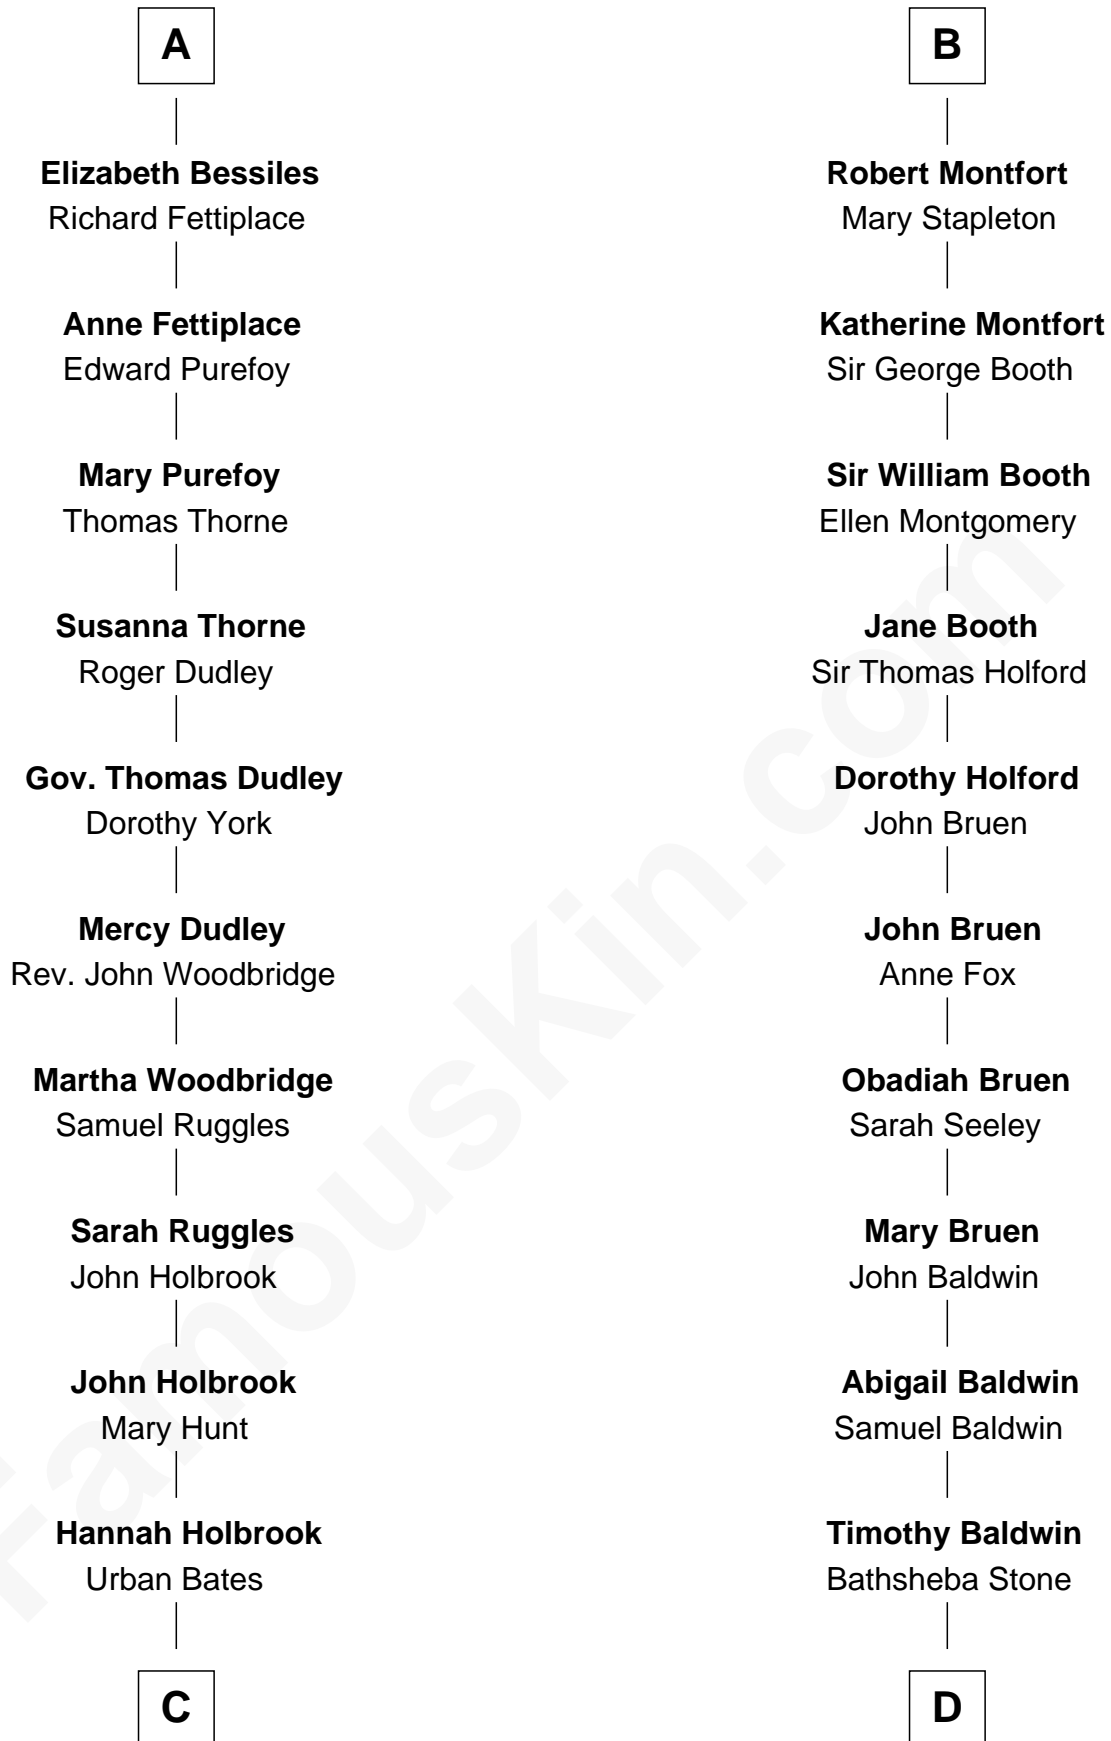

FamousKin.com Relationship Chart of

William Marsh Rice

Founder of Rice University

18th cousin 1 time removed of

Abraham Baldwin

Signer of the U.S. Constitution

Sir William de Harcourt

*with wife
Hillary de Hastings*

Joan Griffith

Alice Harcourt

William Bessiles

Joan Vernon

Sir Baldwin Montfort

A

B

C

Sarah Bates

David Rice

David Rice

Patty Hall

William Marsh Rice

Founder of Rice University

D

Michael Baldwin