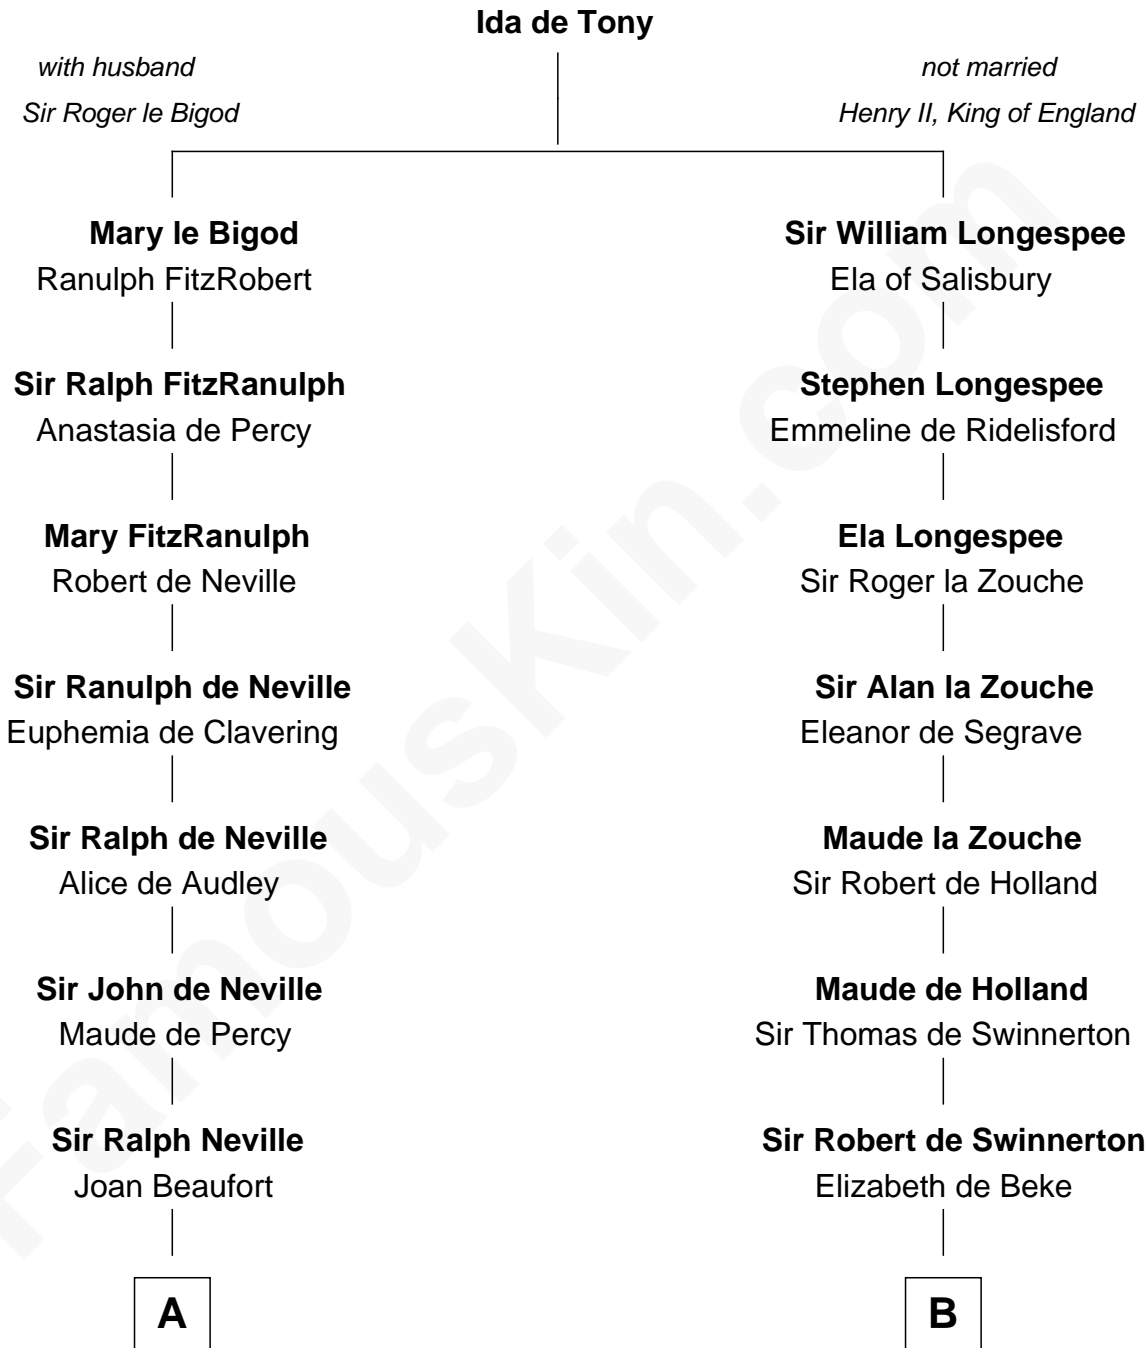

FamousKin.com Relationship Chart of

William Marsh Rice

Founder of Rice University

20th cousin 1 time removed of

Abraham Baldwin

Signer of the U.S. Constitution

C

John Holbrook

Mary Hunt

Hannah Holbrook

Urban Bates

Sarah Bates

David Rice

David Rice

Patty Hall

William Marsh Rice