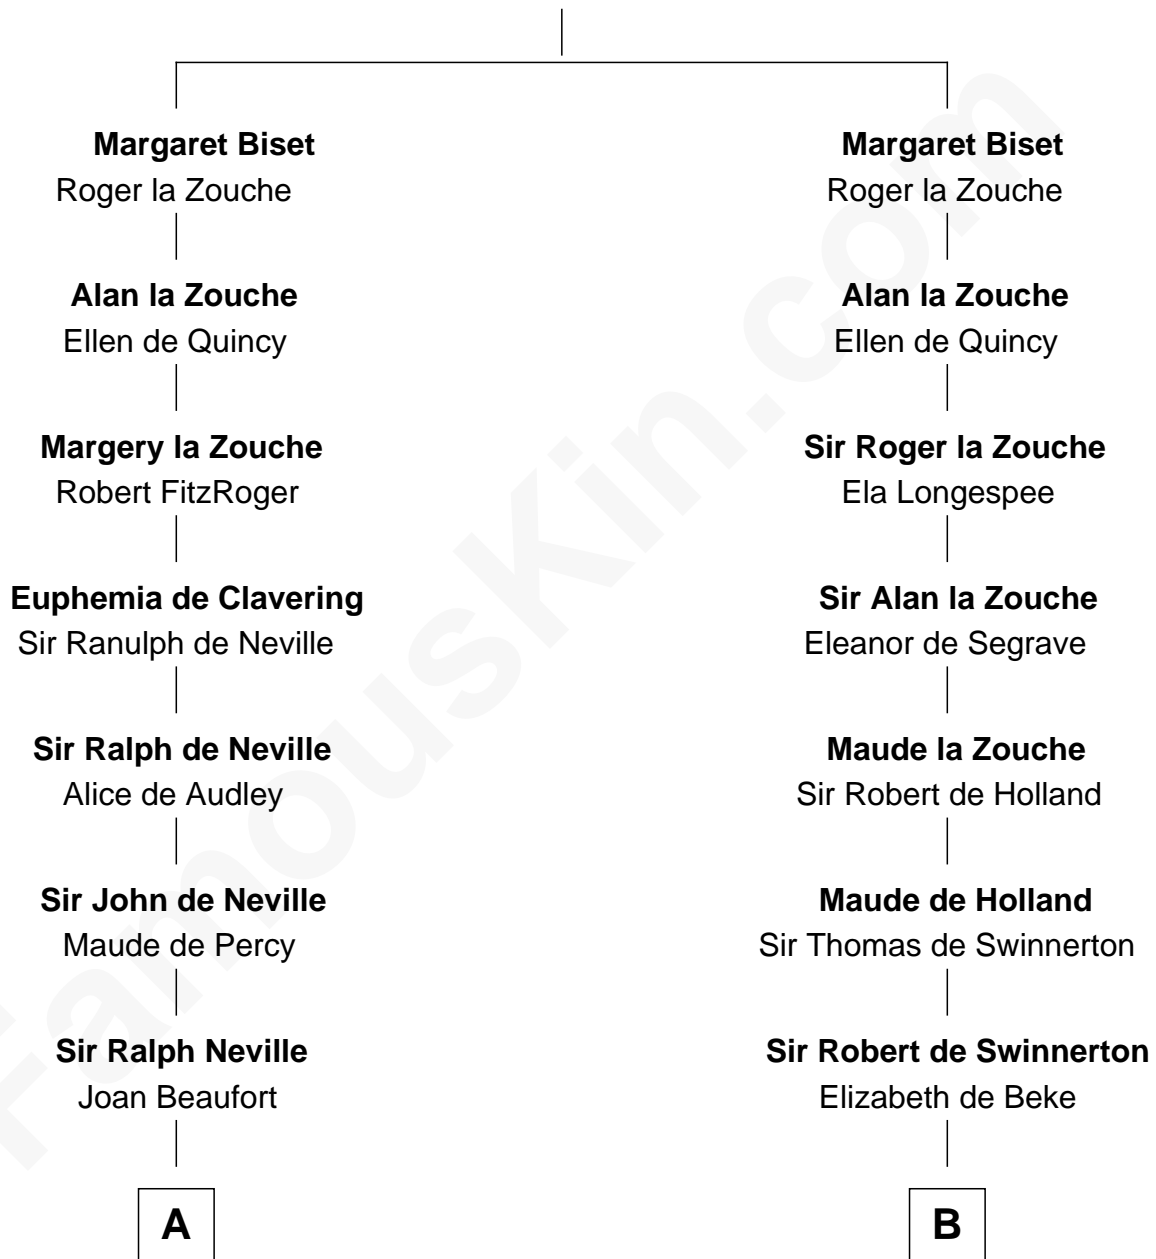

FamousKin.com Relationship Chart of

William Marsh Rice

Founder of Rice University

20th cousin 1 time removed of

Abraham Baldwin

Signer of the U.S. Constitution

Henry Biset

C

John Holbrook

Mary Hunt

Hannah Holbrook

Urban Bates

Sarah Bates

David Rice

David Rice

Patty Hall

William Marsh Rice

Founder of Rice University

D

Abigail Baldwin

Samuel Baldwin

Timothy Baldwin

Bathsheba Stone

Michael Baldwin

Lucy Dudley

Abraham Baldwin

Signer of the U.S. Constitution