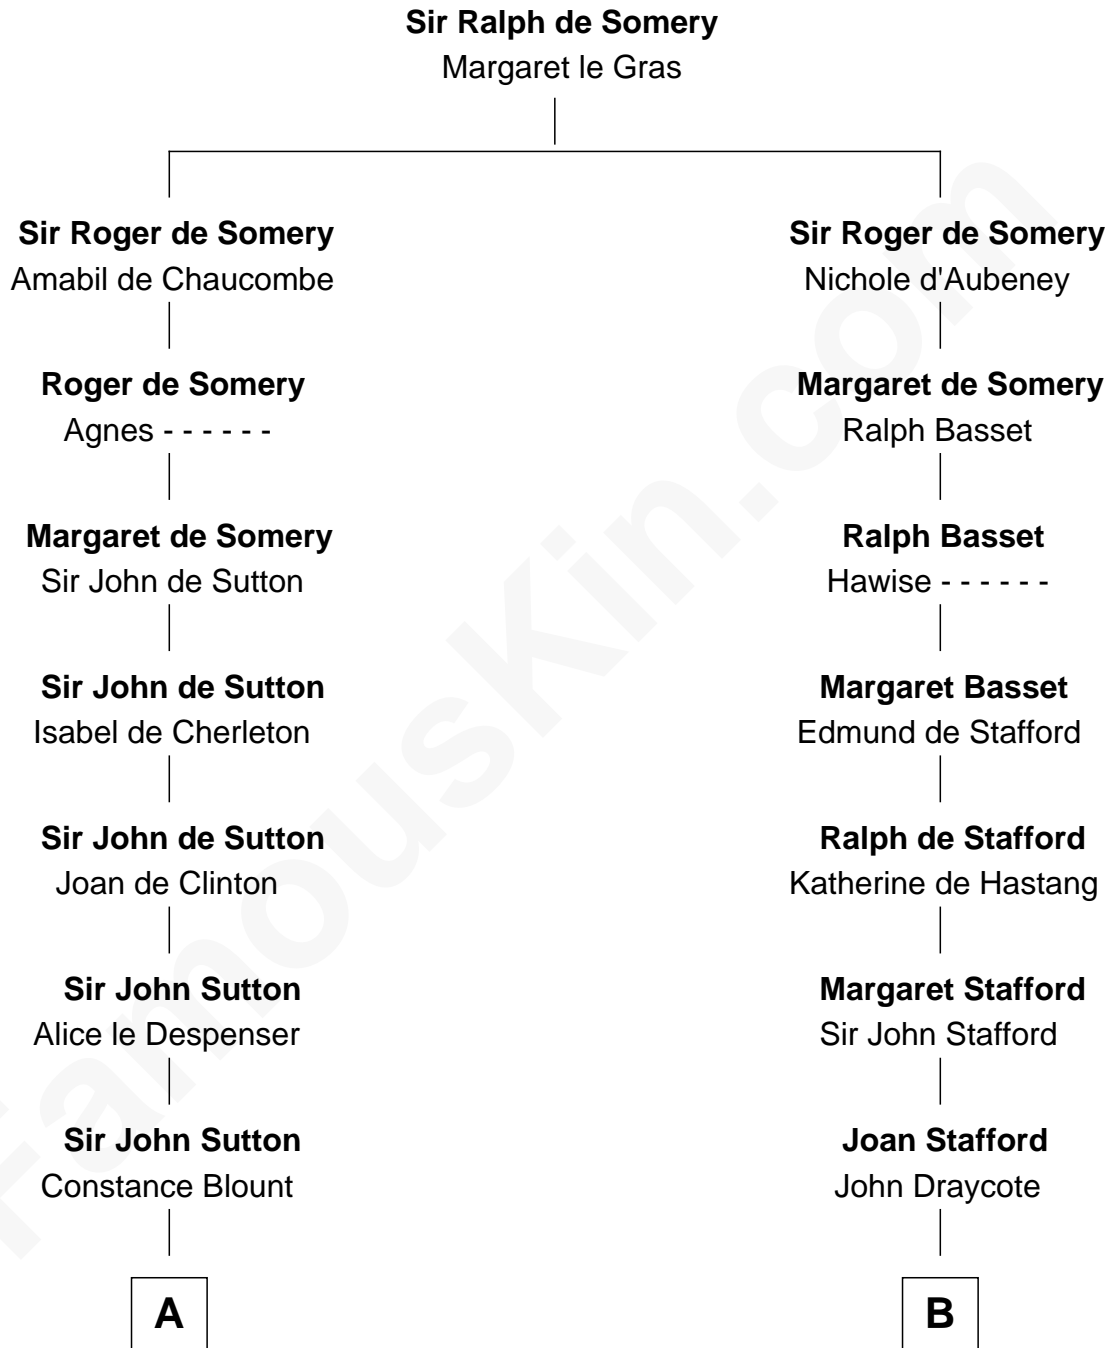

FamousKin.com
Relationship Chart of
William Marsh Rice
Founder of Rice University

19th cousin 2 times removed of

Charles Carroll
Signer of the Declaration of Independence

C

John Holbrook

Mary Hunt

Hannah Holbrook

Urban Bates

Sarah Bates

David Rice

David Rice

Patty Hall

William Marsh Rice

Founder of Rice University

D