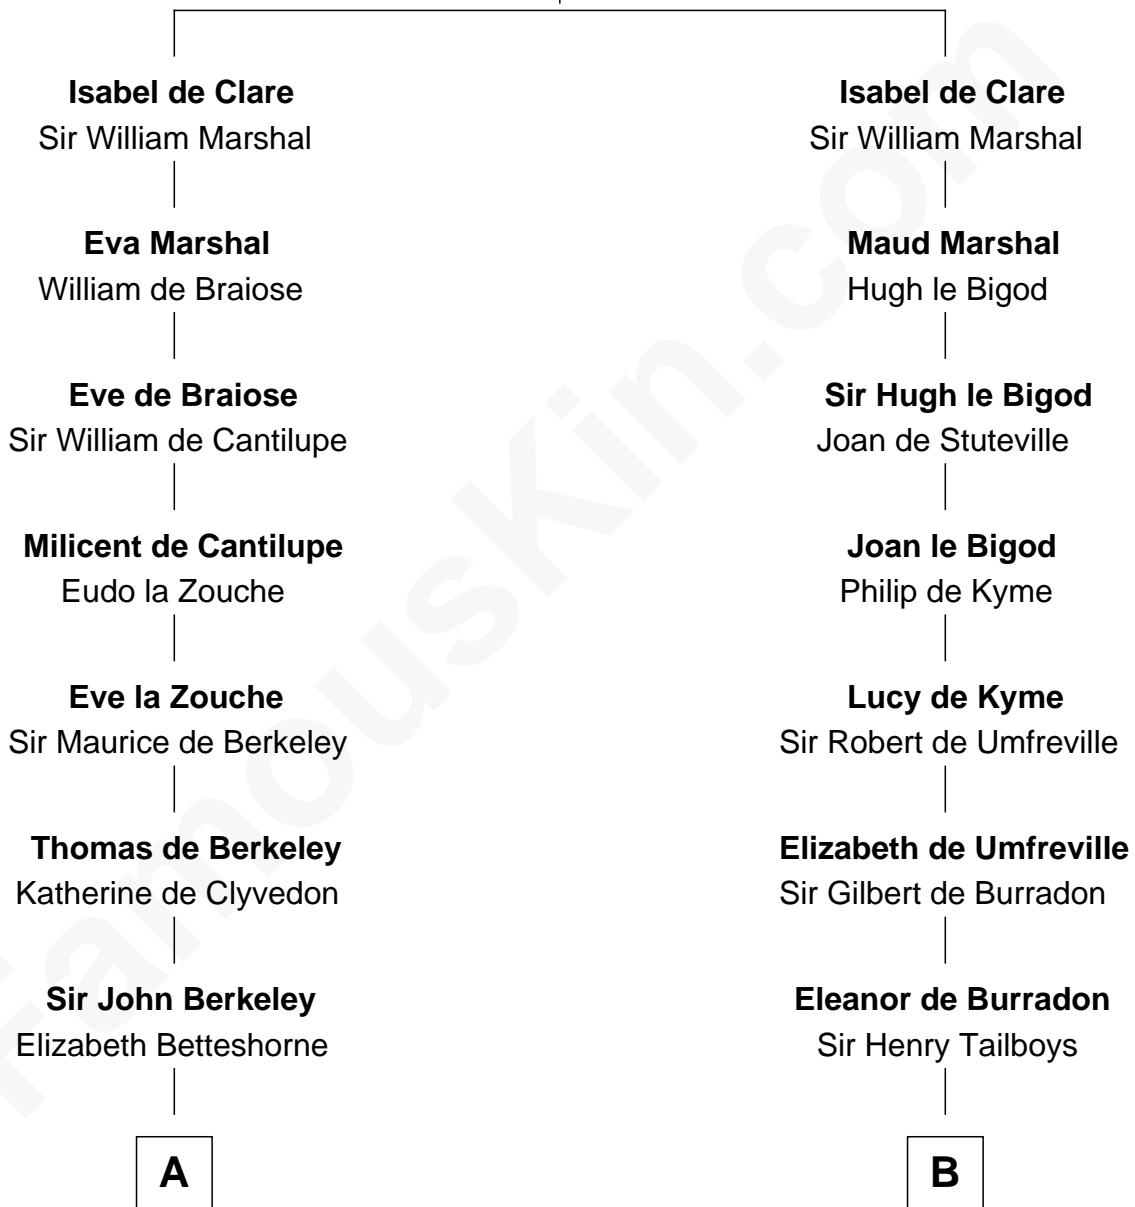

FamousKin.com Relationship Chart of

William Marsh Rice

Founder of Rice University

20th cousin 1 time removed of

Charles Carroll

Signer of the Declaration of Independence

Richard de Clare

Aoife MacMurrough

C

John Holbrook

Mary Hunt

Hannah Holbrook

Urban Bates

Sarah Bates

David Rice

David Rice

Patty Hall

William Marsh Rice

Founder of Rice University

D

Nicholas Sewall

Susanna Burgess

Jane Sewall

Clement Brooke