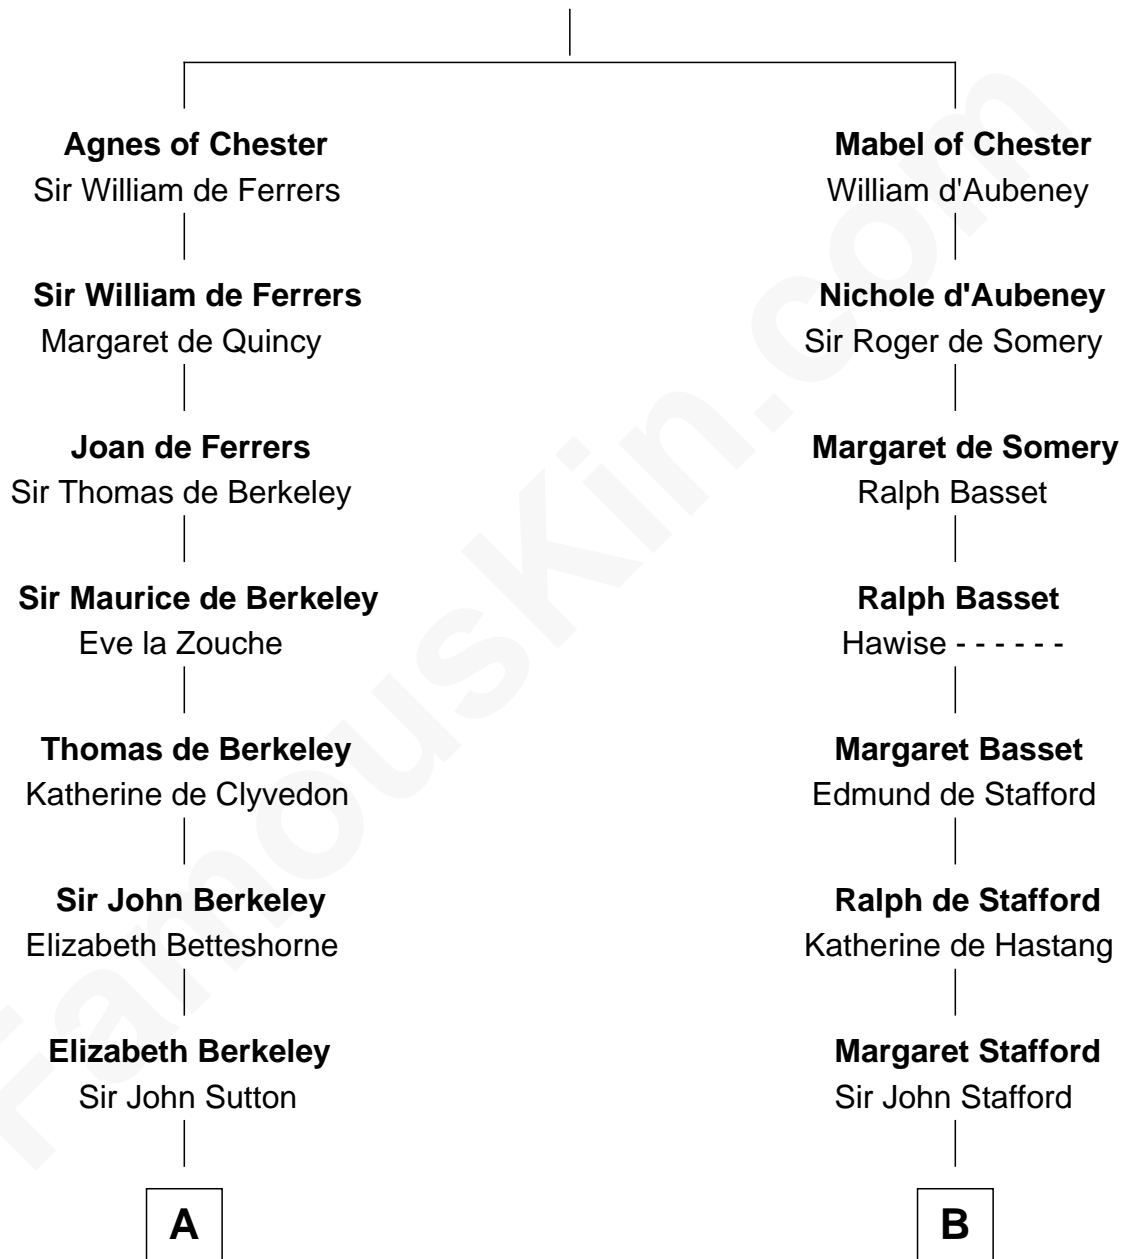

FamousKin.com Relationship Chart of

William Marsh Rice
Founder of Rice University

20th cousin of

Charles Carroll
Signer of the Declaration of Independence

Bertrade de Montfort

Hugh de Kevelioc

C

Hannah Holbrook

Urban Bates

Sarah Bates

David Rice

David Rice

Patty Hall

William Marsh Rice

Founder of Rice University

D