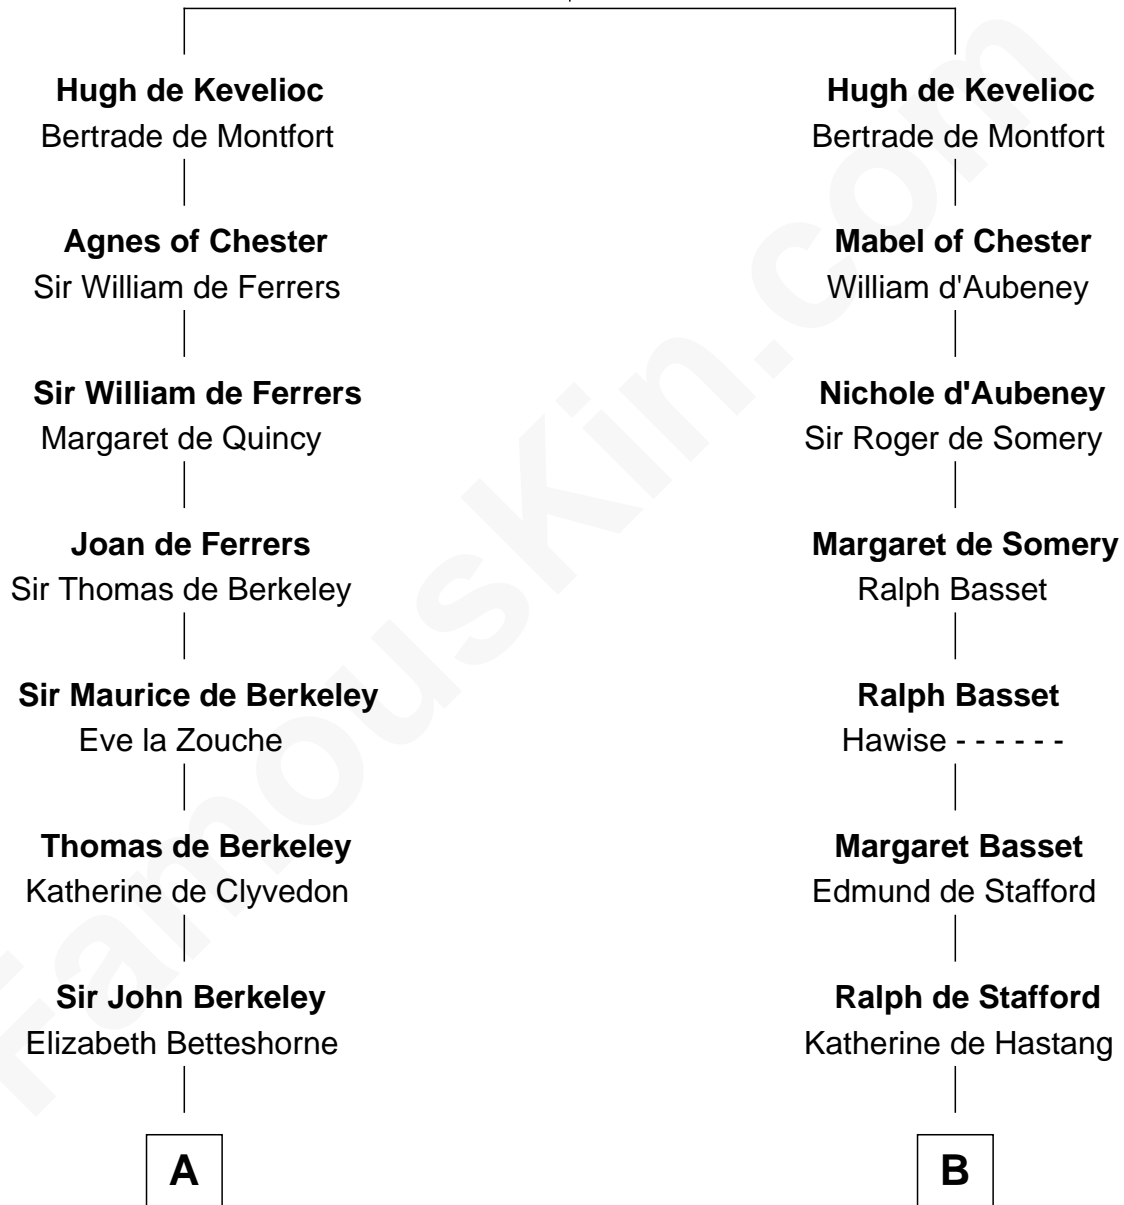

FamousKin.com Relationship Chart of

William Marsh Rice
Founder of Rice University

21st cousin of

Charles Carroll
Signer of the Declaration of Independence

Sir Ranulf de Gernons
Maud of Gloucester

C

John Holbrook

Mary Hunt

Hannah Holbrook

Urban Bates

Sarah Bates

David Rice

David Rice

Patty Hall

William Marsh Rice

Founder of Rice University

D

Col. Henry Sewall

Jane Lowe

Nicholas Sewall

Susanna Burgess

Jane Sewall

Clement Brooke