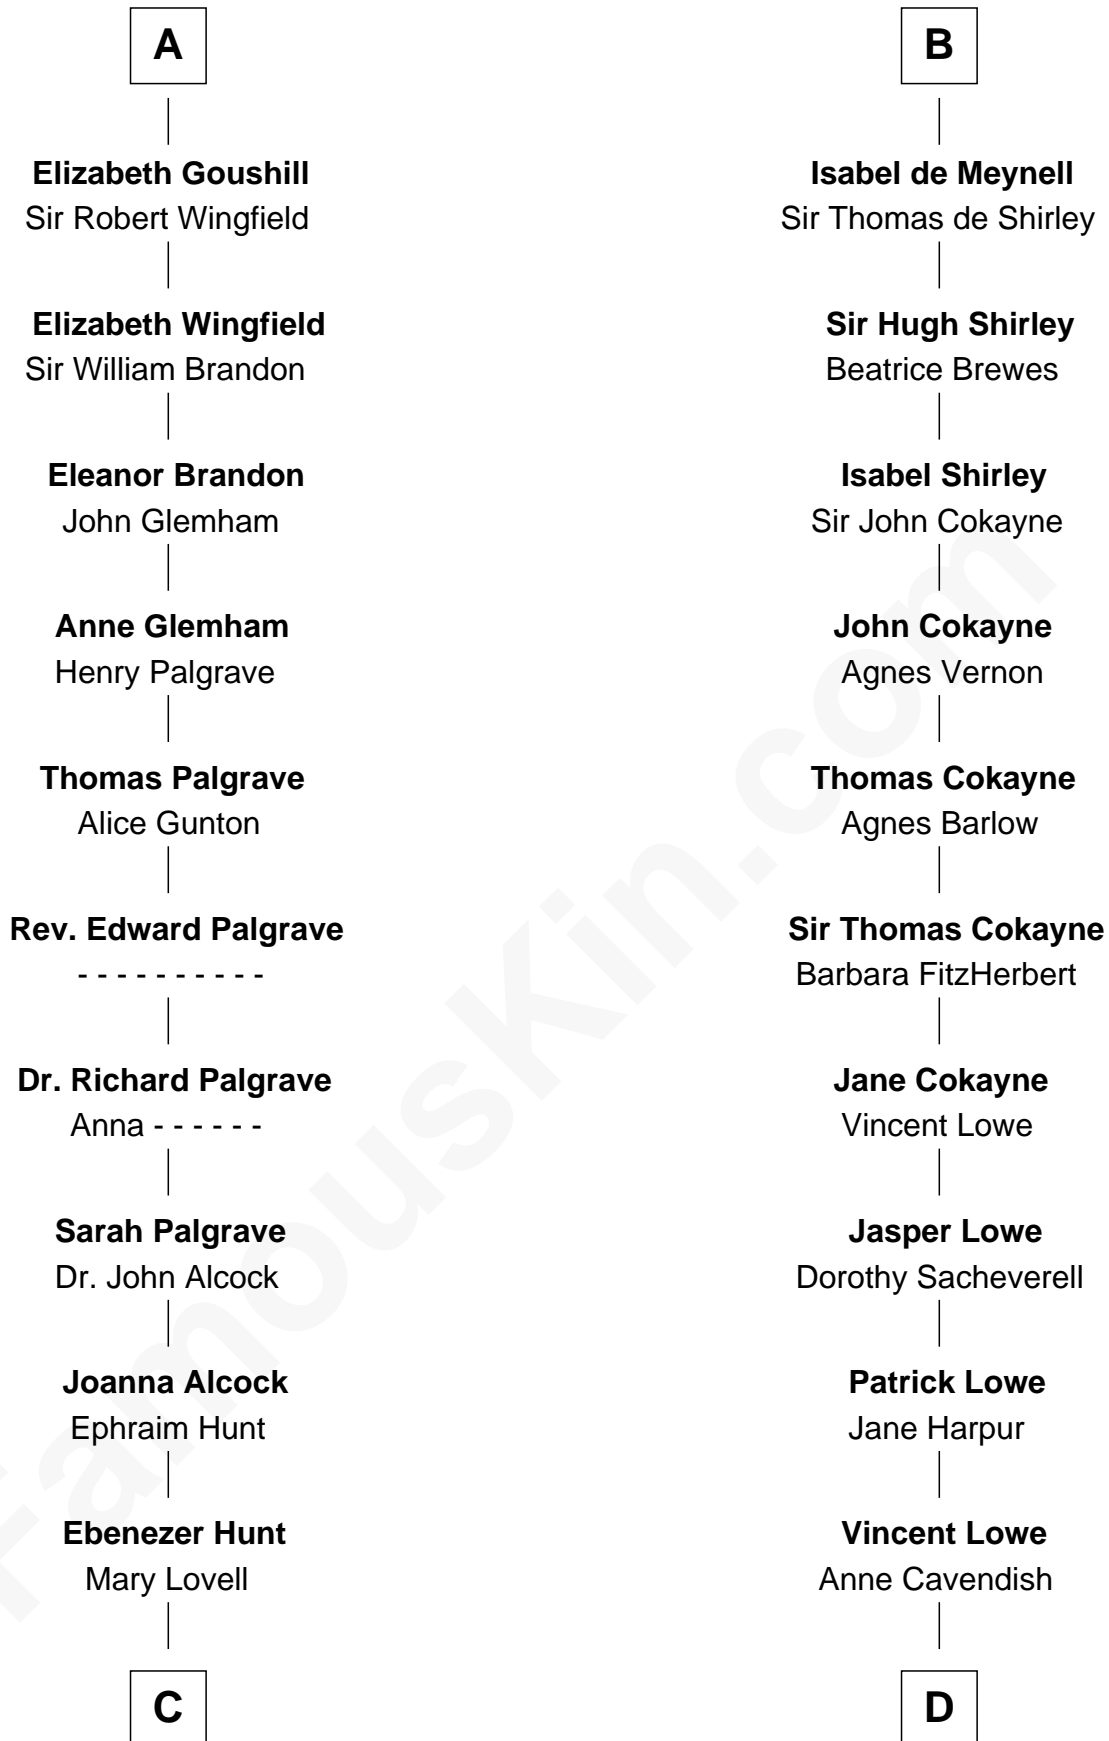

# FamousKin.com Relationship Chart of

**William Marsh Rice**  
*Founder of Rice University*

21st cousin of

**Charles Carroll**  
*Signer of the Declaration of Independence*

**C**

**Mary Hunt**  
John Holbrook

**Hannah Holbrook**  
Urban Bates

**Sarah Bates**  
David Rice

**David Rice**  
Patty Hall

**William Marsh Rice**  
*Founder of Rice University*

**D**

**Jane Lowe**  
Col. Henry Sewall

**Nicholas Sewall**  
Susanna Burgess