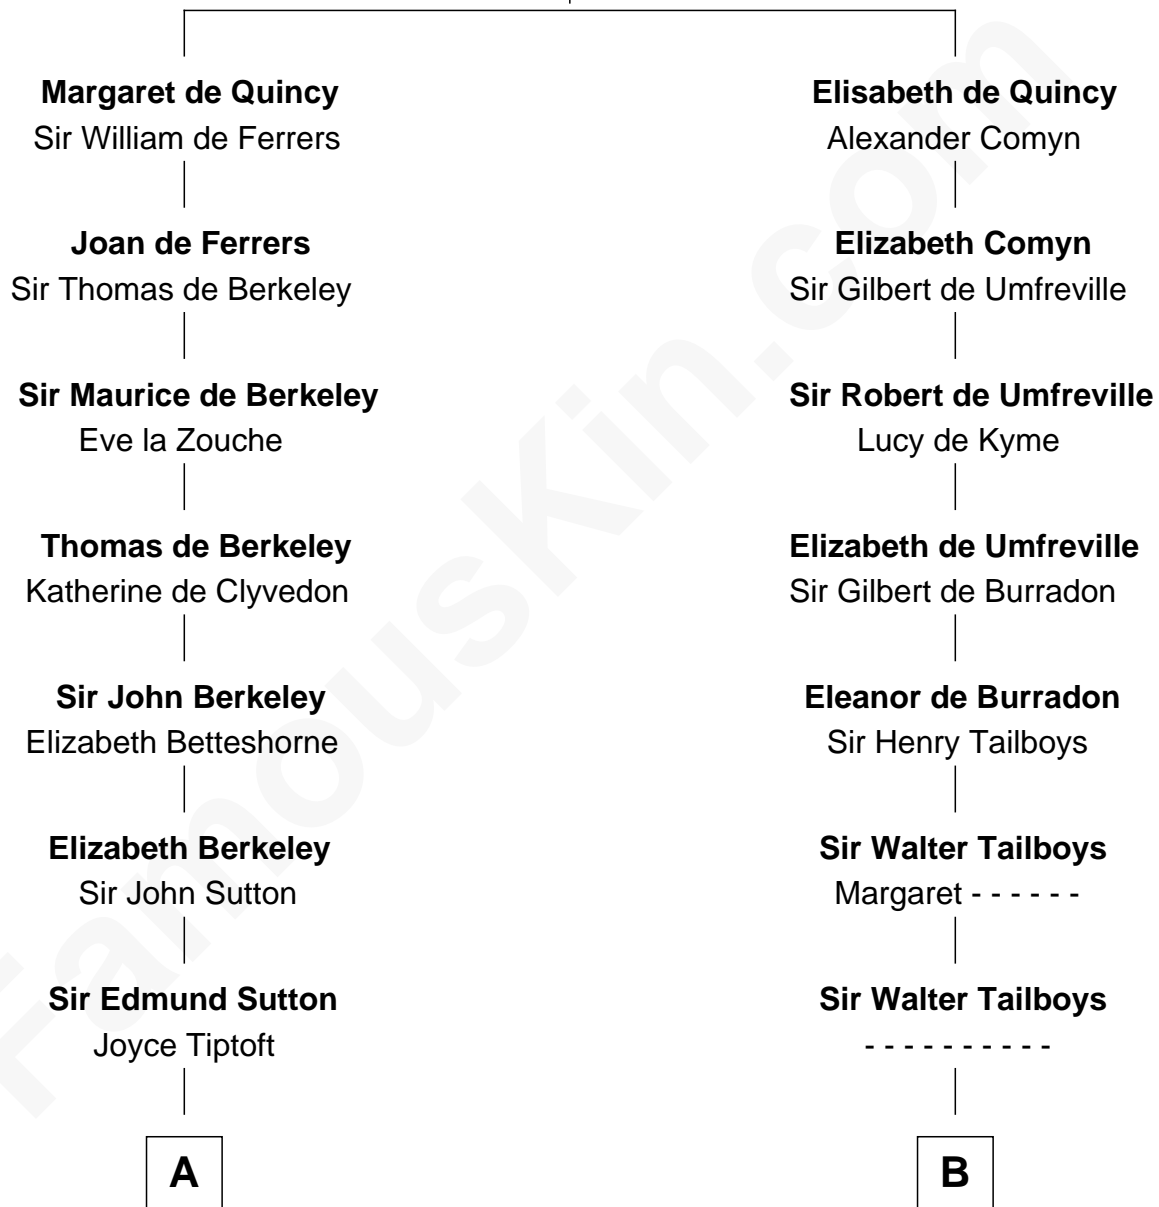

# FamousKin.com Relationship Chart of

**William Marsh Rice**

*Founder of Rice University*

18th cousin 1 time removed of

**Charles Carroll**

*Signer of the Declaration of Independence*

**Sir Roger de Quincy**

Helen of Galloway

**C**

**Sarah Bates**

David Rice

**David Rice**

Patty Hall

**William Marsh Rice**

*Founder of Rice University*