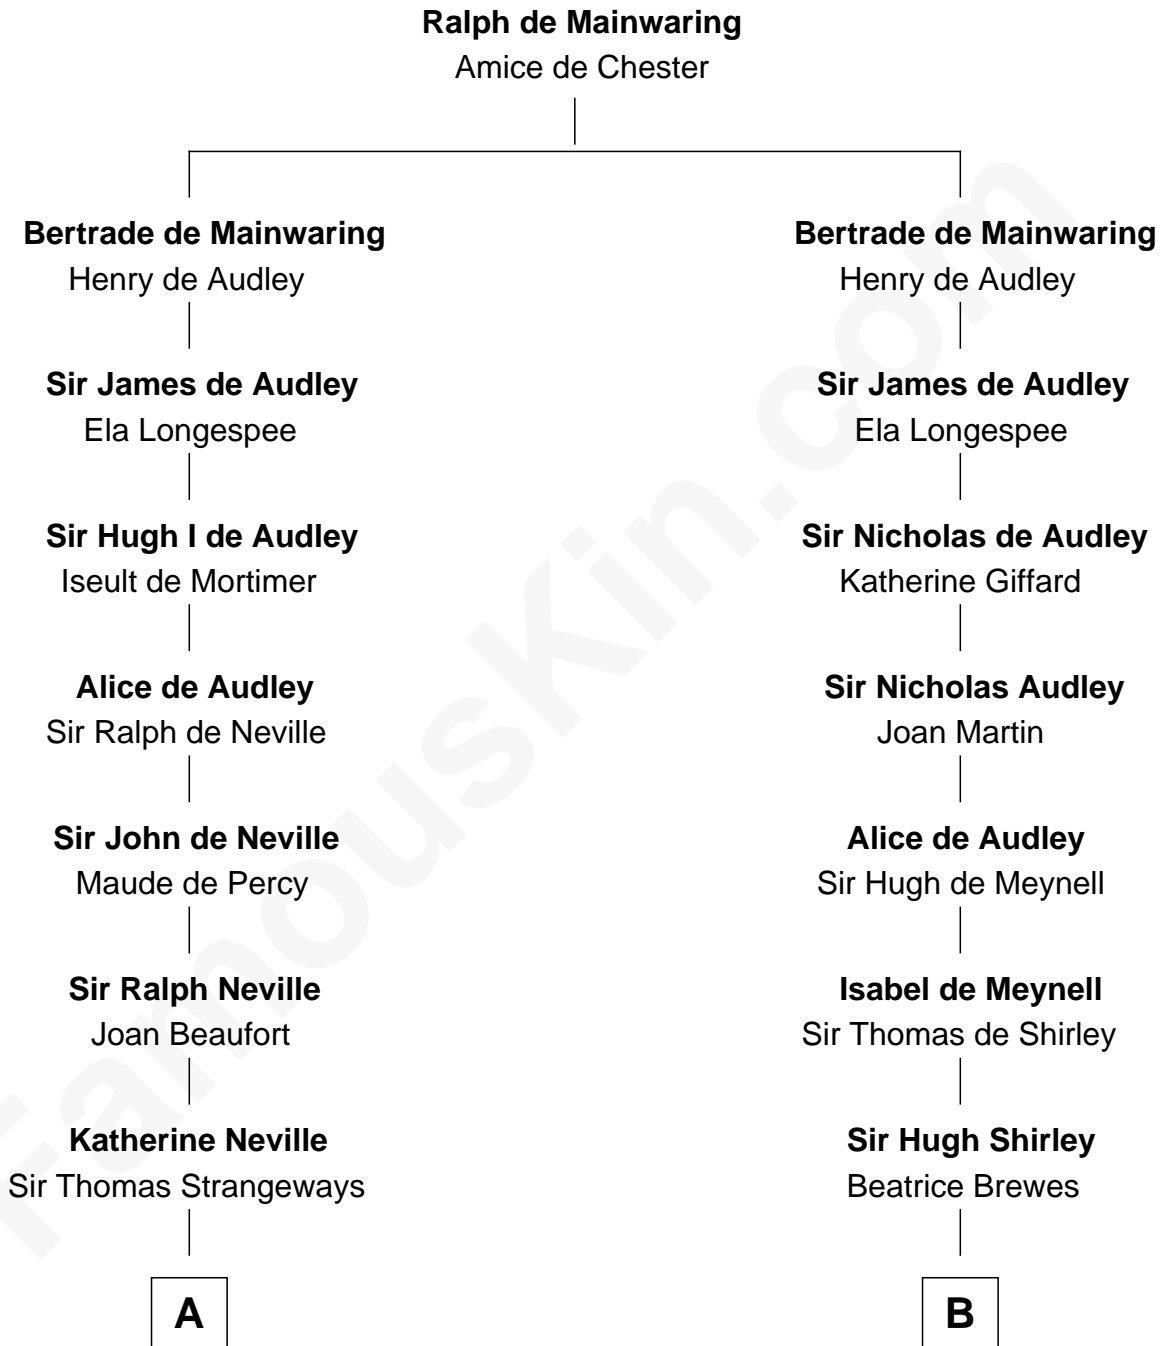

# FamousKin.com Relationship Chart of

**William Marsh Rice**

*Founder of Rice University*

19th cousin 1 time removed of

**Charles Carroll**

*Signer of the Declaration of Independence*

**C**

**Hannah Holbrook**

Urban Bates

**Sarah Bates**

David Rice

**David Rice**

Patty Hall

**William Marsh Rice**

*Founder of Rice University*

**D**

**Jane Sewall**

Clement Brooke

**Elizabeth Brooke**

Charles Carroll

**Charles Carroll**

*Signer of Declaration of Independence*

FamousKin.com