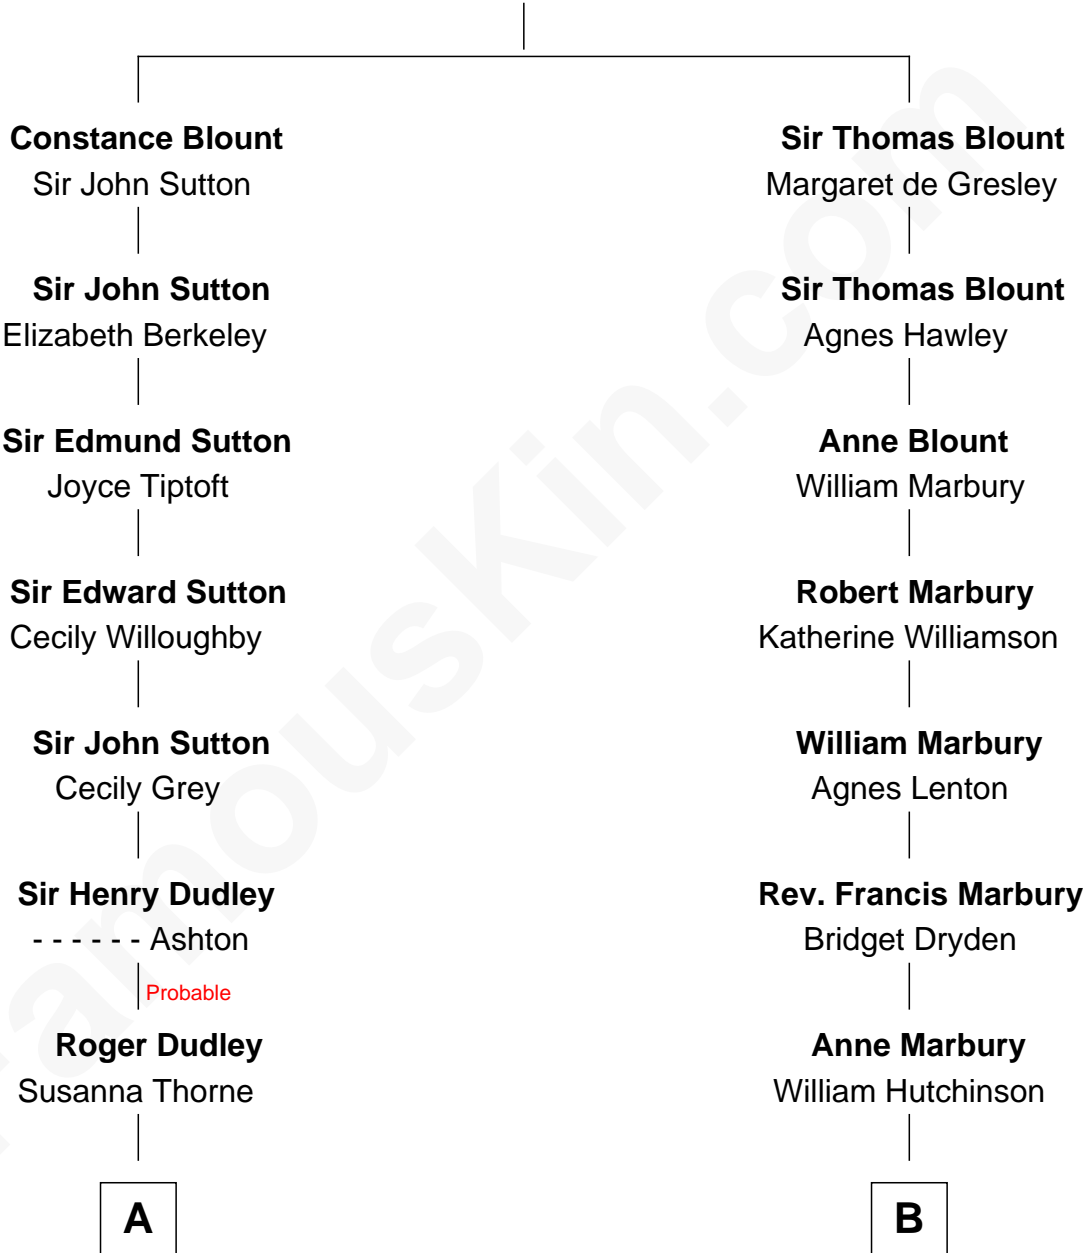

**FamousKin.com**  
**Relationship Chart of**  
**William Marsh Rice**  
*Founder of Rice University*

15th cousin 4 times removed of

**Treat Williams**  
*TV & Movie Actor*

**Sir Walter Blount**  
 Sancha de Ayala

**C**

—  
**Treat Payne Andrew**

Eleanor Barnum

—  
**Marian Andrew**

Richard Norman Williams

—  
**Treat Williams**

*TV & Movie Actor*

FamousKin.com