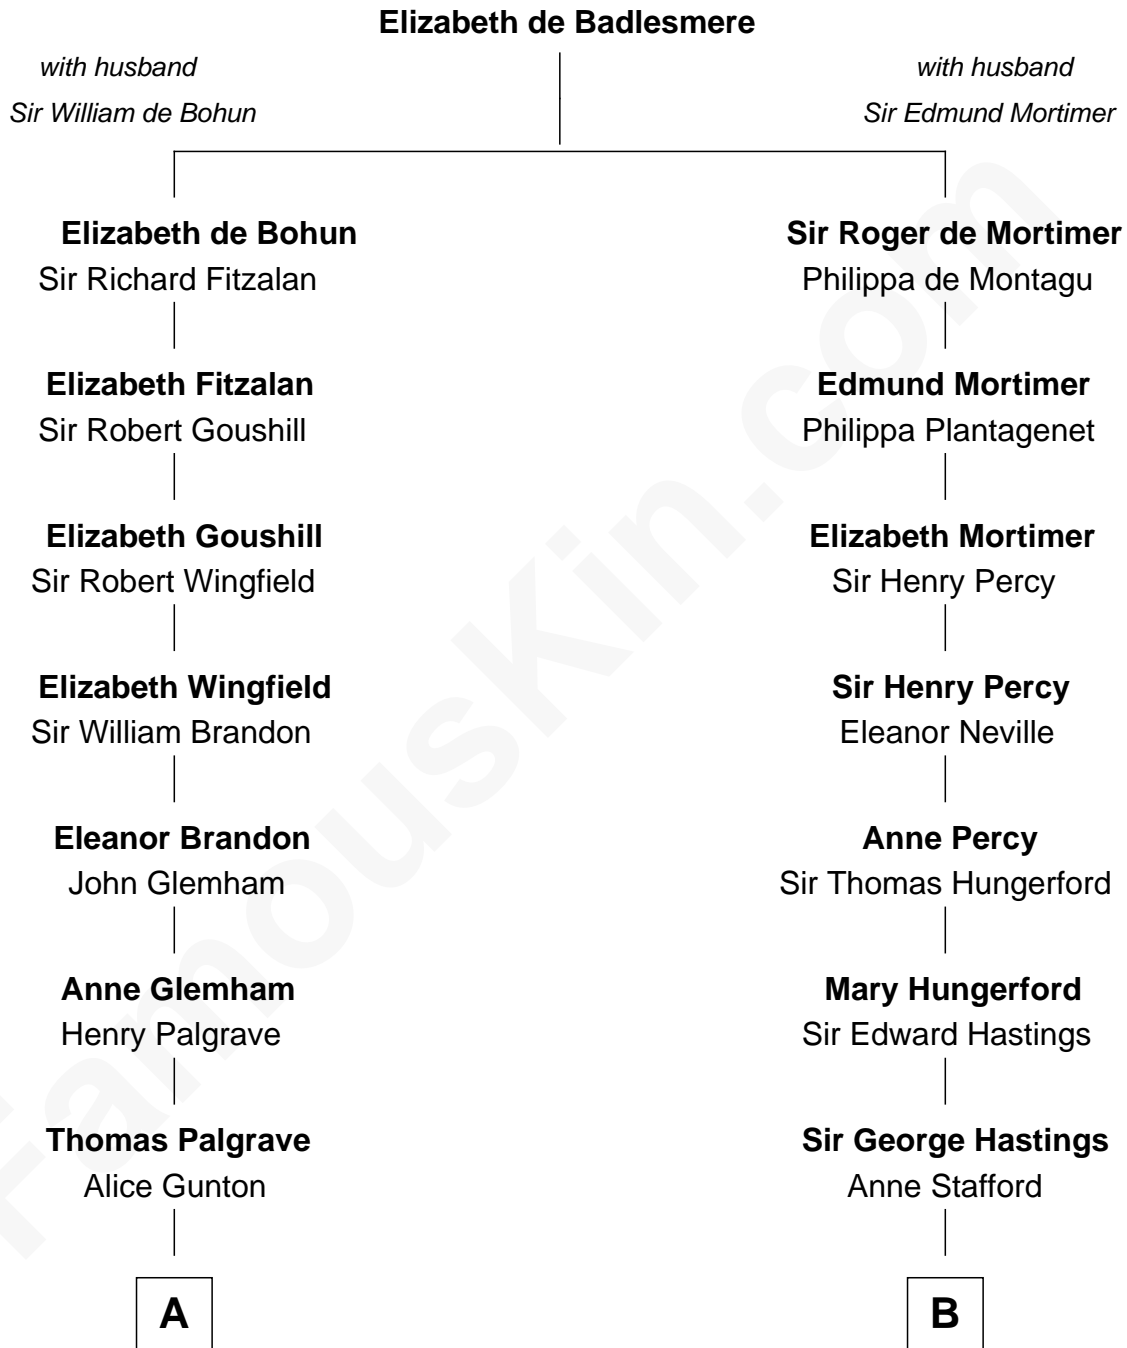

FamousKin.com
 Relationship Chart of
William Marsh Rice
Founder of Rice University

16th cousin 2 times removed of

E. M. Forster
English Novelist

C

Edward Morgan Llewellyn Forster

Alice Clara Whichelo

E. M. Forster

English Novelist

FamousKin.com