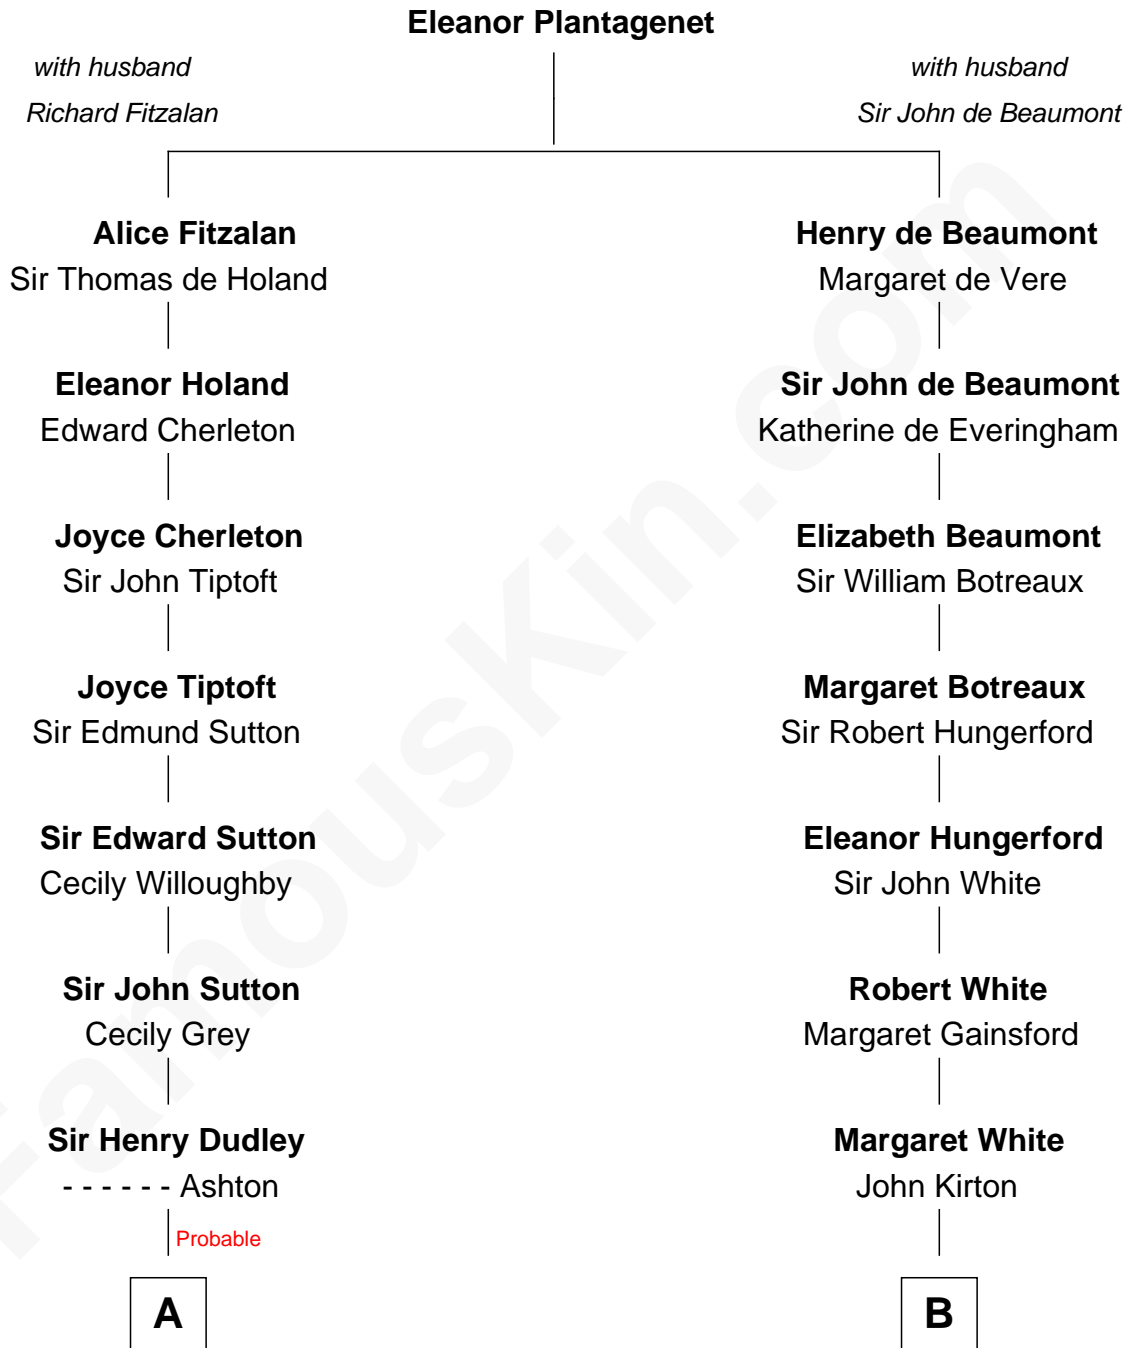

FamousKin.com

Relationship Chart of

William Marsh Rice

Founder of Rice University

16th cousin 5 times removed of

Luciana Pedraza
Argentine Movie Actress

C

Lisandro Billinghamurst