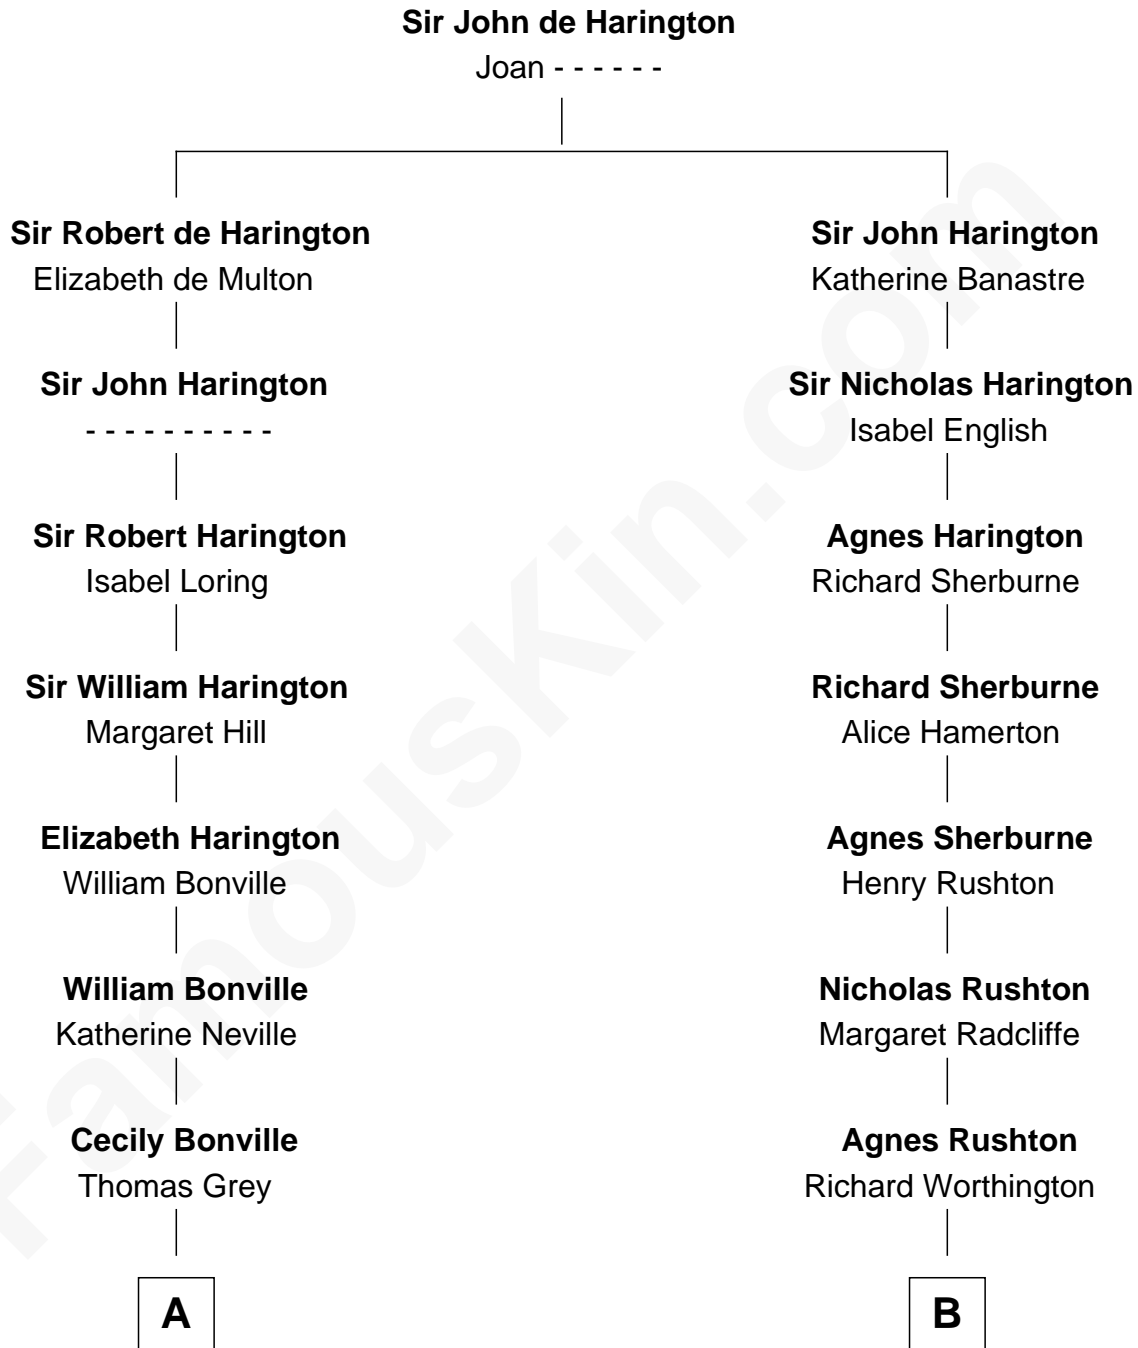

FamousKin.com Relationship Chart of

William Marsh Rice

Founder of Rice University

18th cousin 1 time removed of

Eugene Foss

45th Governor of Massachusetts

C

David Rice

Patty Hall

William Marsh Rice

Founder of Rice University

D

Amanda Bangs

Samuel Bartlett Foss

George Edmund Foss

Marcia Cordelia Noble

Eugene Foss

45th Governor of Massachusetts

FamousKin.com