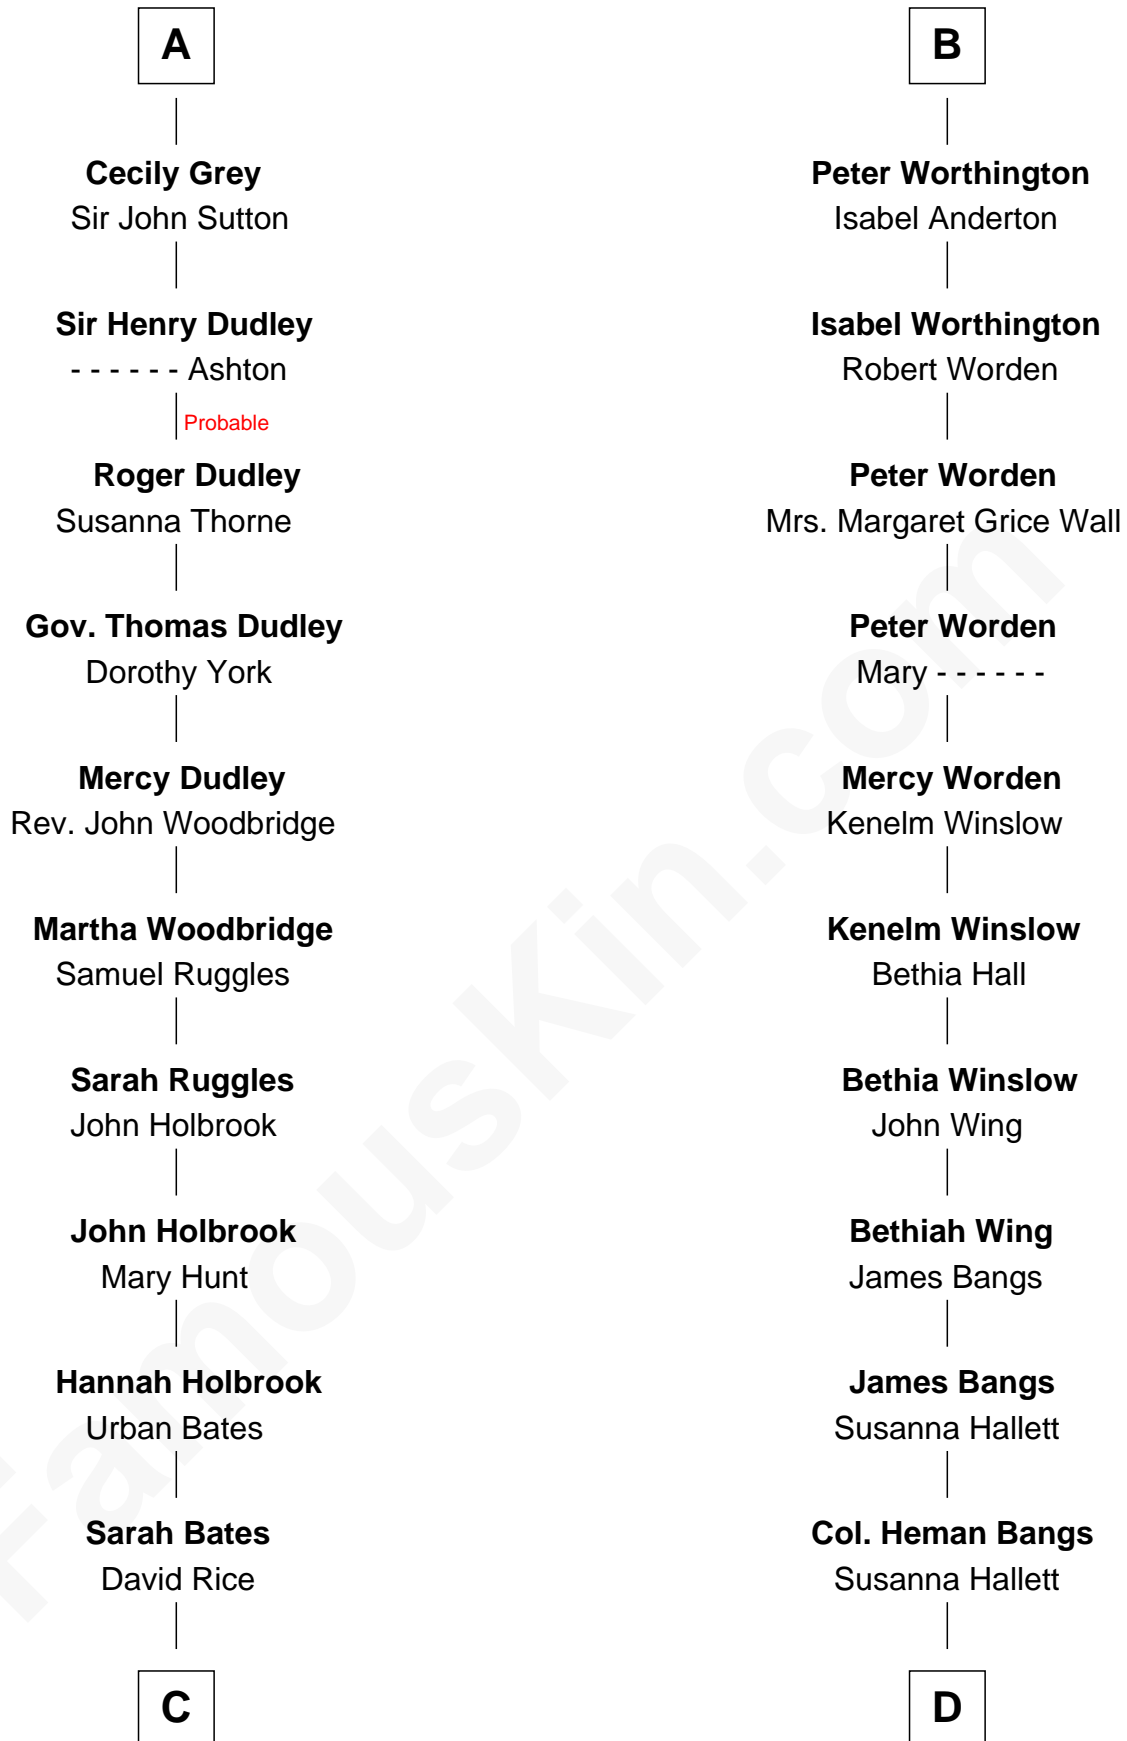

FamousKin.com Relationship Chart of

William Marsh Rice

Founder of Rice University

18th cousin 1 time removed of

Eugene Foss

45th Governor of Massachusetts

C

David Rice

Patty Hall

William Marsh Rice

Founder of Rice University

D

Amanda Bangs

Samuel Bartlett Foss

George Edmund Foss

Marcia Cordelia Noble