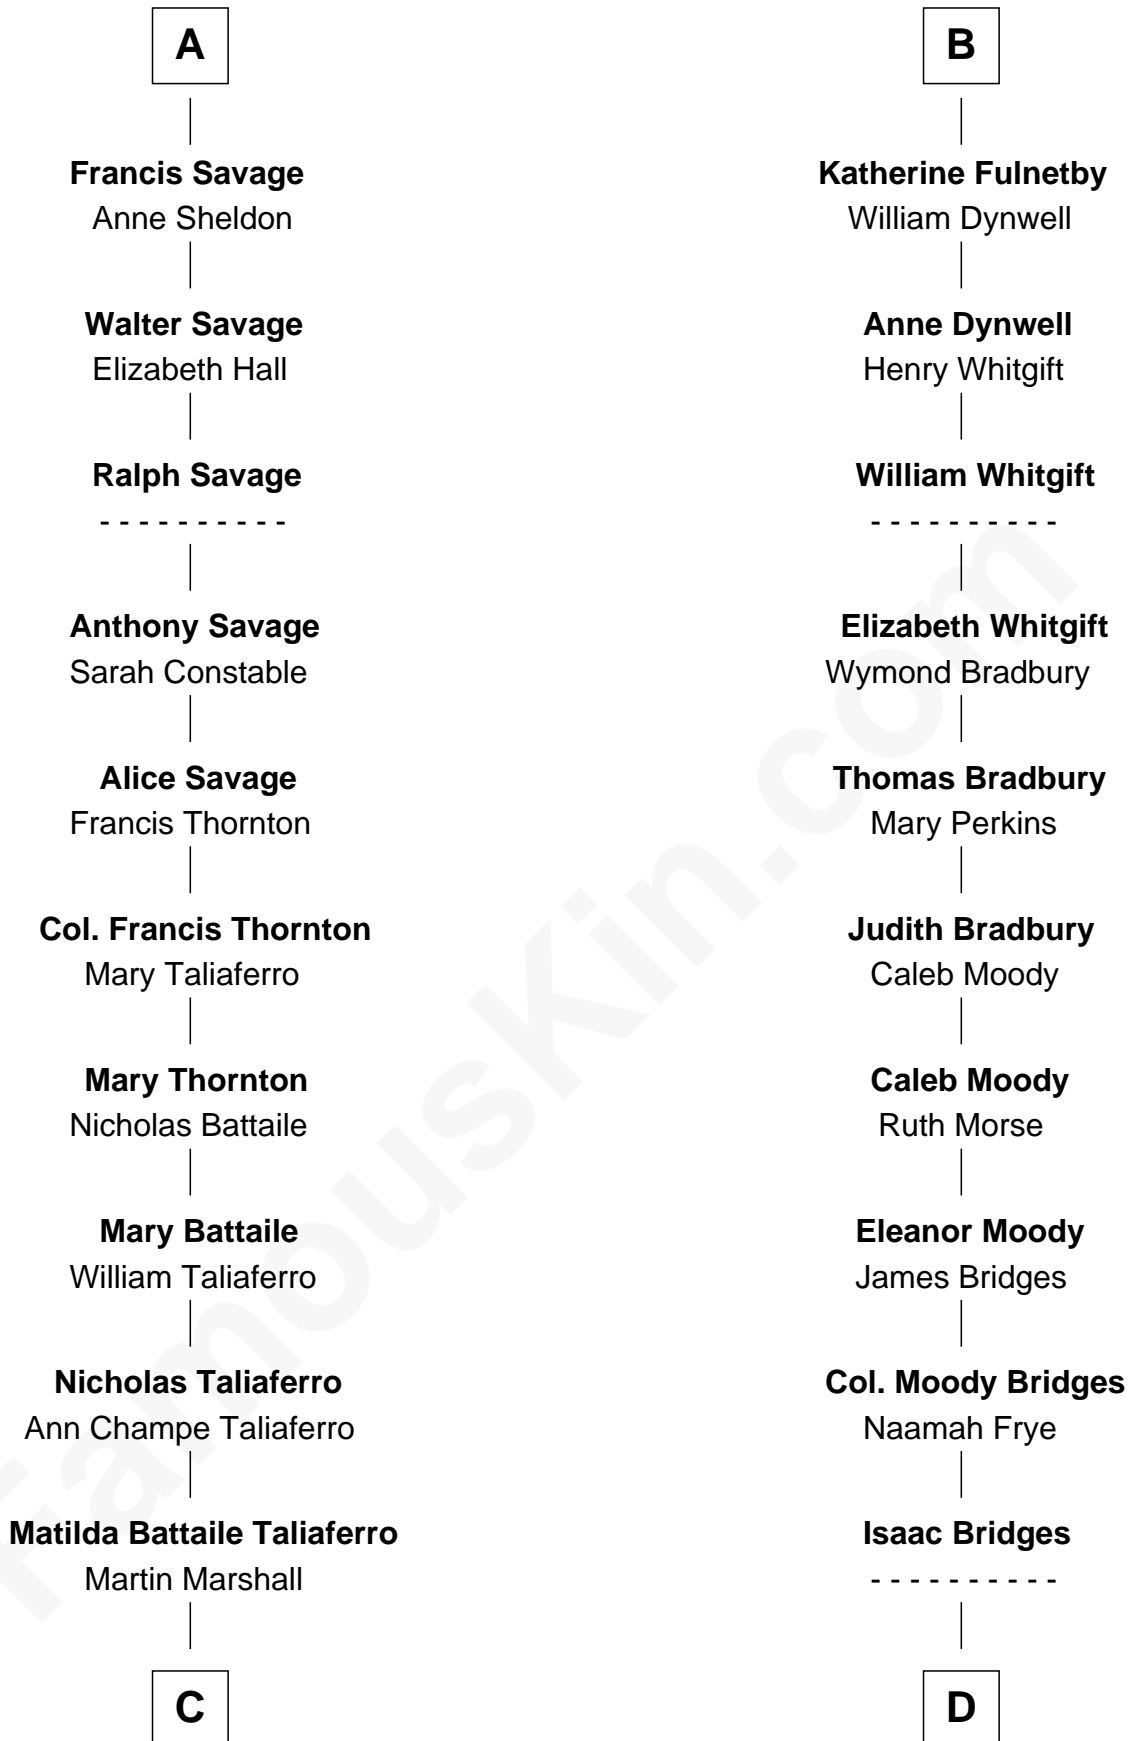

FamousKin.com
Relationship Chart of
General George C. Marshall
Author of "The Marshall Plan"

19th cousin 2 times removed of

Owen Brewster
54th Governor of Maine

Henry Plantagenet
 Maud de Chaworth

Eleanor Plantagenet
 Richard Fitzalan

Sir Richard Fitzalan
 Elizabeth de Bohun

Elizabeth Fitzalan
 Sir Robert Goushill

Joan Goushill
 Sir Thomas Stanley

Katherine Stanley
 Sir John Savage

Sir Christopher Savage
 Anne Stanley

Sir Christopher Savage
 Anne Lygon

A

Joan of Lancaster
 John de Mowbray

John de Mowbray
 Elizabeth de Segrave

Eleanor de Mowbray
 John de Welles

Eudo de Welles
 Maud de Greystoke

Sir Lionel de Welles
 Joan de Waterton

Margaret de Welles
 Sir Thomas Dymoke

Jane Dymoke
 John Fulnetby

B

C

William Champe Marshall

Susan Myers

George Catlett Marshall

Laura Emily Bradford

General George C. Marshall