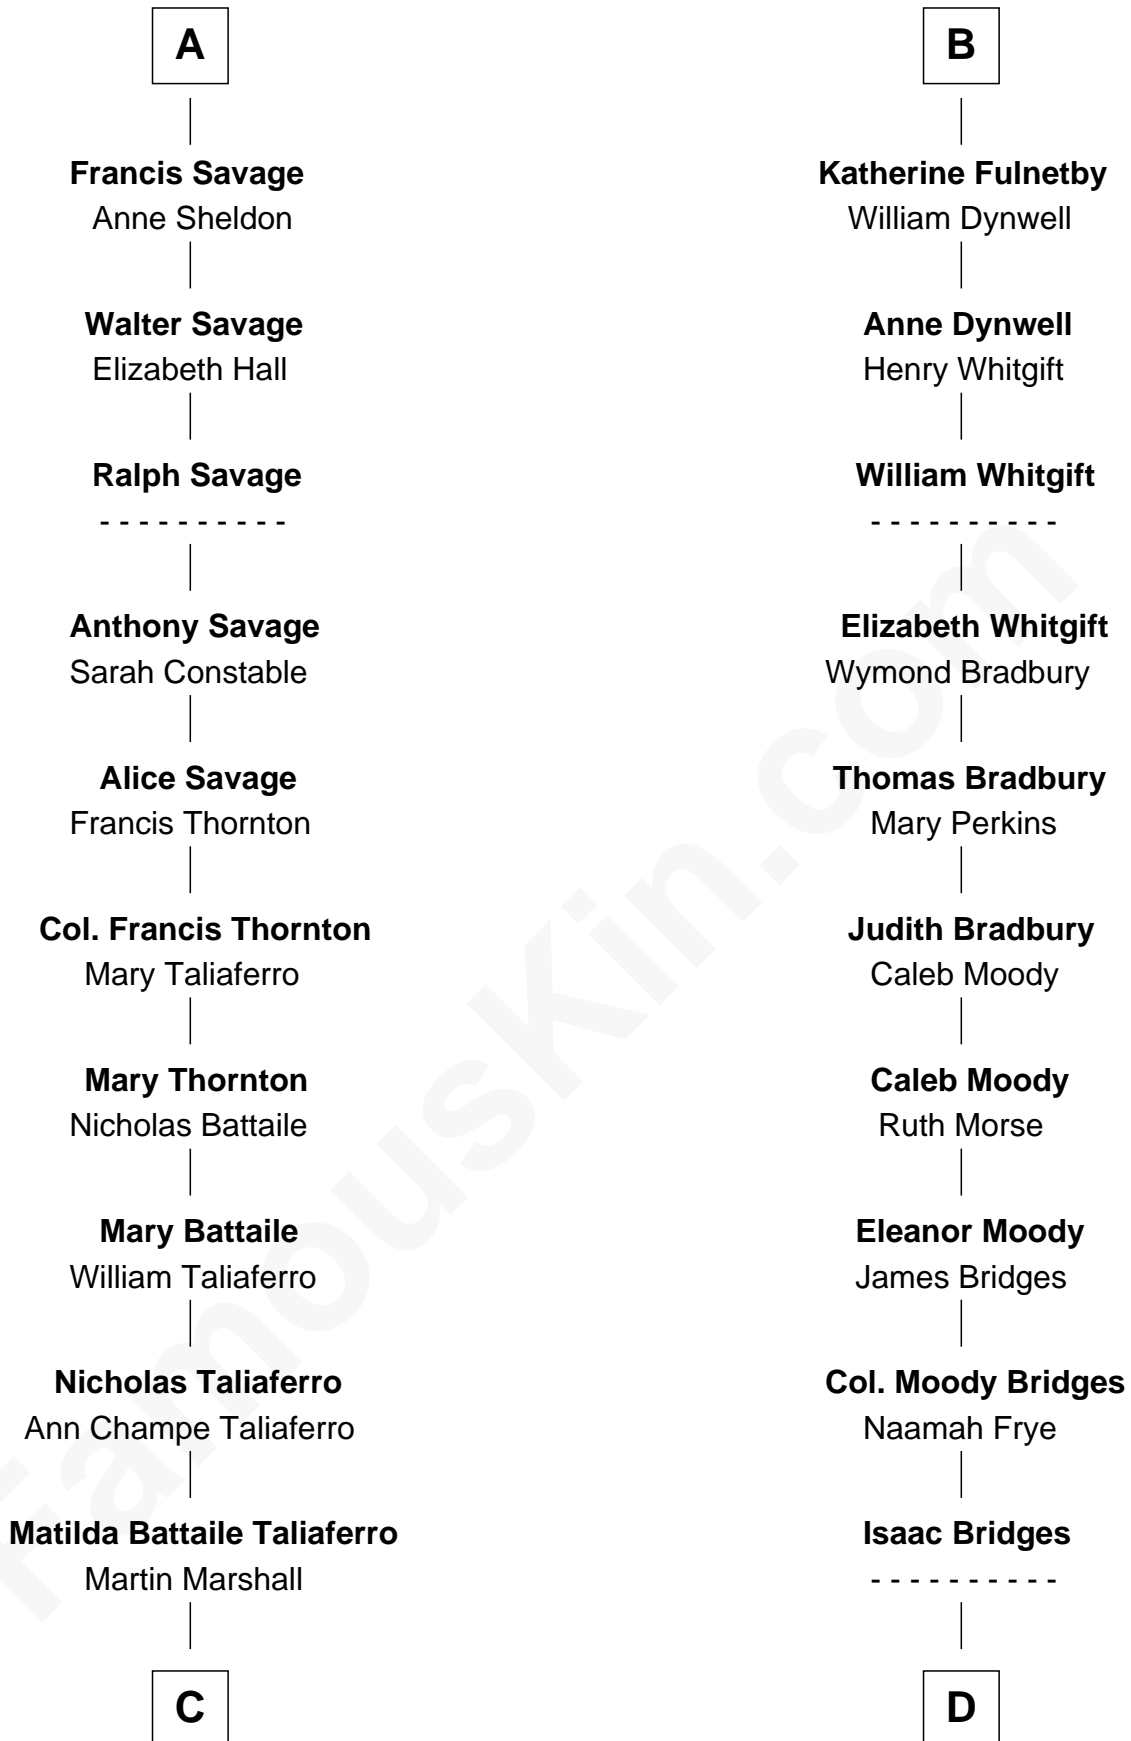

FamousKin.com
Relationship Chart of
General George C. Marshall
Author of "The Marshall Plan"

19th cousin 2 times removed of

Owen Brewster
54th Governor of Maine

Bartholomew de Badlesmere

Margaret de Clare

Sir William de Ros

Maud de Roos

John de Welles

John de Welles

Eleanor de Mowbray

Eudo de Welles

Maud de Greystoke

Sir Lionel de Welles

Joan de Waterton

Margaret de Welles

Sir Thomas Dymoke

Jane Dymoke

John Fulnetby

B

C

William Champe Marshall

Susan Myers

George Catlett Marshall

Laura Emily Bradford

General George C. Marshall

U.S. Army - World War II

D

Abiezer Bridges

Deborah Stover