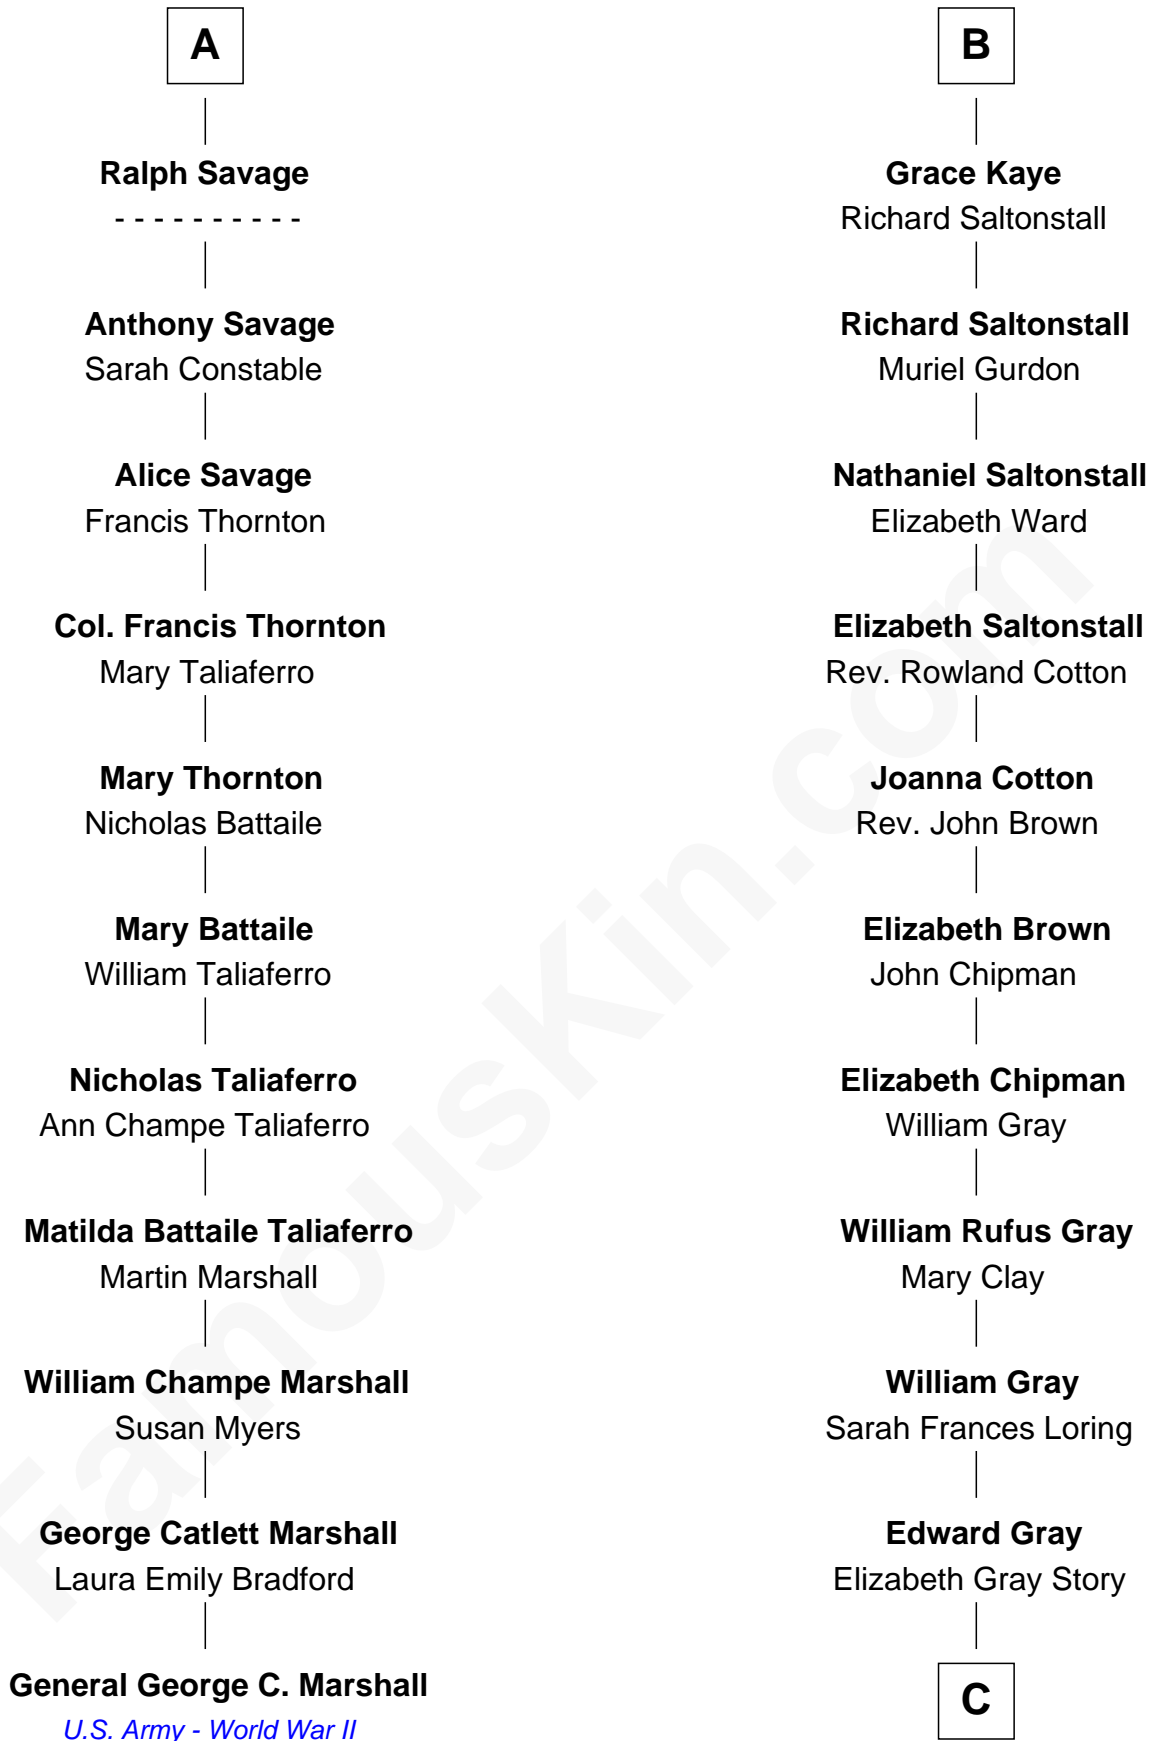

FamousKin.com
Relationship Chart of
General George C. Marshall
Author of "The Marshall Plan"

17th cousin 2 times removed of

Story Musgrave
NASA Astronaut

Sir Thomas Aylesbury
 Katherine Pabenham

Eleanor Aylesbury
 Sir Humphrey Stafford

Isabel Aylesbury
 Sir Thomas Chaworth

Elizabeth Stafford
 Sir Richard de Beauchamp

Elizabeth Chaworth
 Sir William FitzWilliam

Anne de Beauchamp
 Sir Richard Lygon

Isabel FitzWilliam
 Richard Wentworth

Sir Richard Lygon
 Margaret Greville

Matthew Wentworth
 Elizabeth Woodruffe

Anne Lygon
 Sir Christopher Savage

Beatrice Wentworth
 Arthur Kaye

Francis Savage
 Anne Sheldon

John Kaye
 Dorothy Mauleverer

Walter Savage
 Elizabeth Hall

Robert Kaye
 Anne Flower

A

B

C

Marguerite Gray
John Butler Swann

Marguerite Swann
Percy Musgrave

Story Musgrave
NASA Astronaut

FamousKin.com