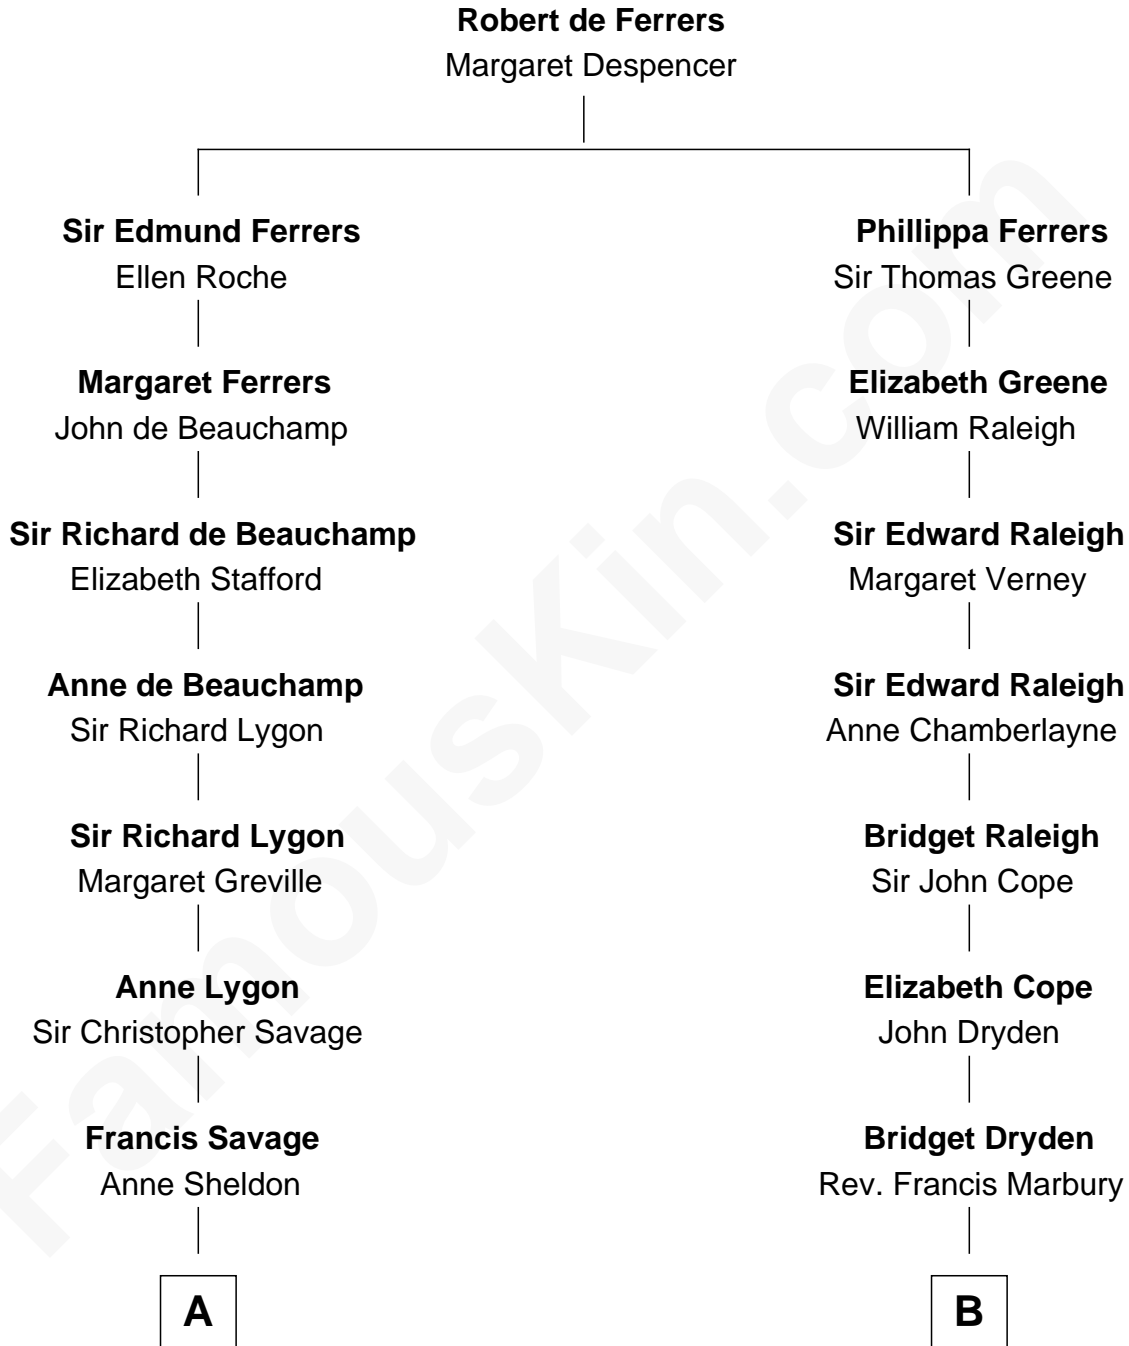

FamousKin.com
Relationship Chart of
General George C. Marshall
Author of "The Marshall Plan"

18th cousin 1 time removed of

Story Musgrave
NASA Astronaut

C

George Catlett Marshall

Laura Emily Bradford

General George C. Marshall

U.S. Army - World War II

D

Marguerite Gray

John Butler Swann

Marguerite Swann

Percy Musgrave

Story Musgrave

NASA Astronaut