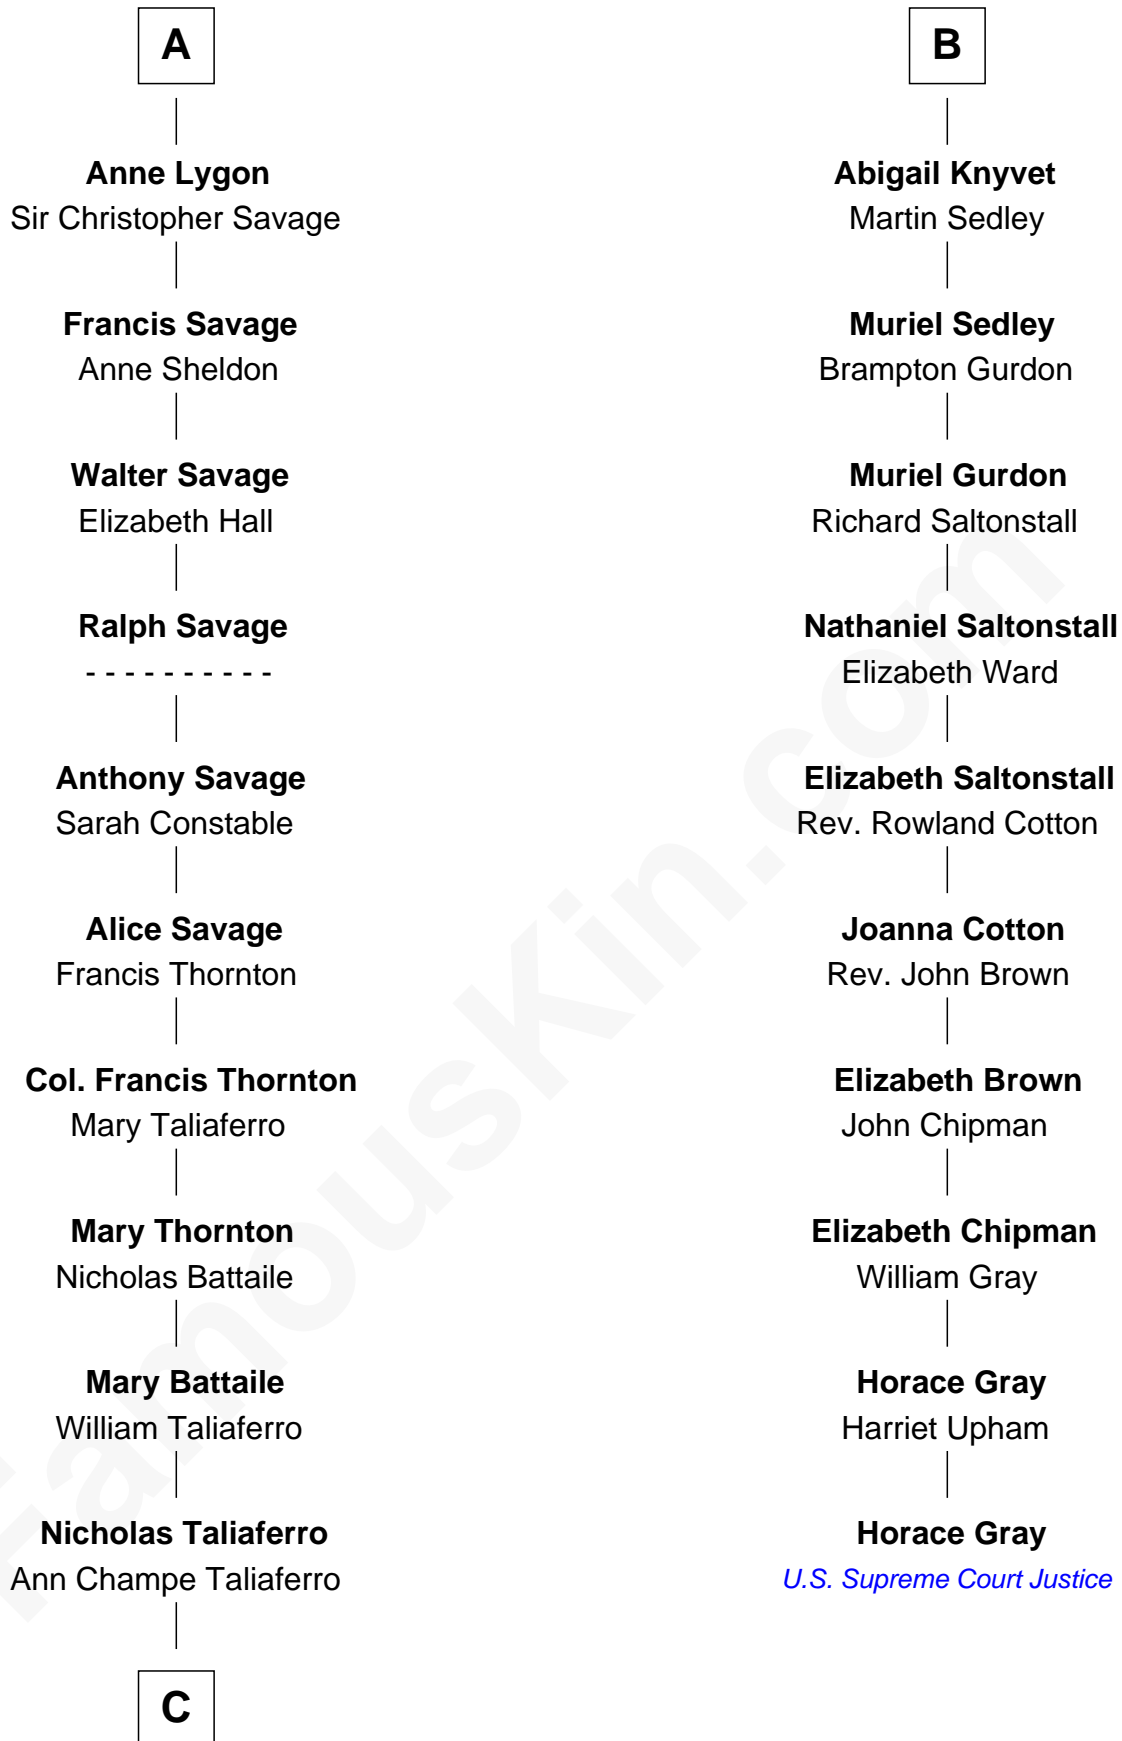

FamousKin.com

Relationship Chart of General George C. Marshall

Author of "The Marshall Plan"

16th cousin 4 times removed of

Horace Gray

U.S. Supreme Court Justice

C

—
Matilda Battaile Taliaferro

Martin Marshall

—
William Champe Marshall

Susan Myers

—
George Catlett Marshall

Laura Emily Bradford

—
General George C. Marshall

U.S. Army - World War II

FamousKin.com