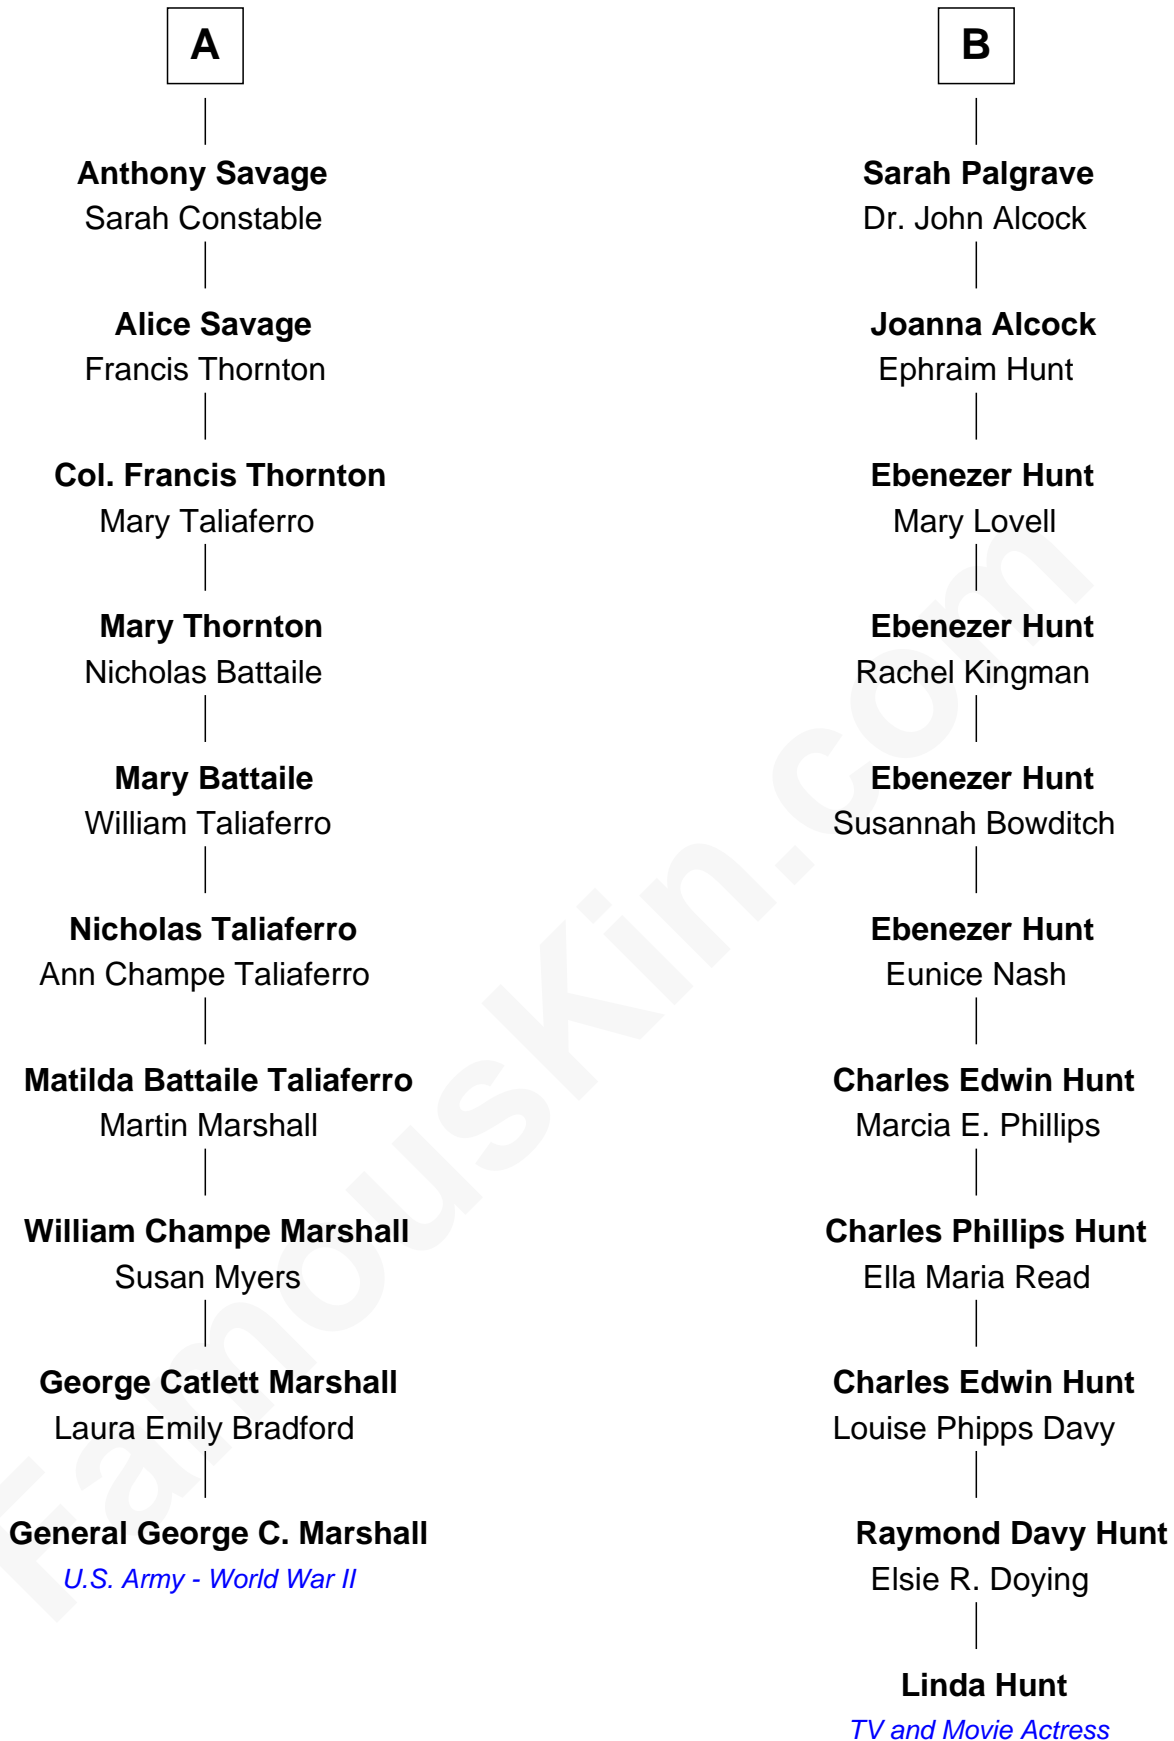

## Relationship Chart of General George C. Marshall

*Author of "The Marshall Plan"*

16th cousin 1 time removed of

**Linda Hunt**

*TV and Movie Actress*

**Sir Robert Goushill**

Elizabeth Fitzalan

Linda Hunt photo by [RedCarpetReport](#) [\(CC BY-SA 2.0\)](#)