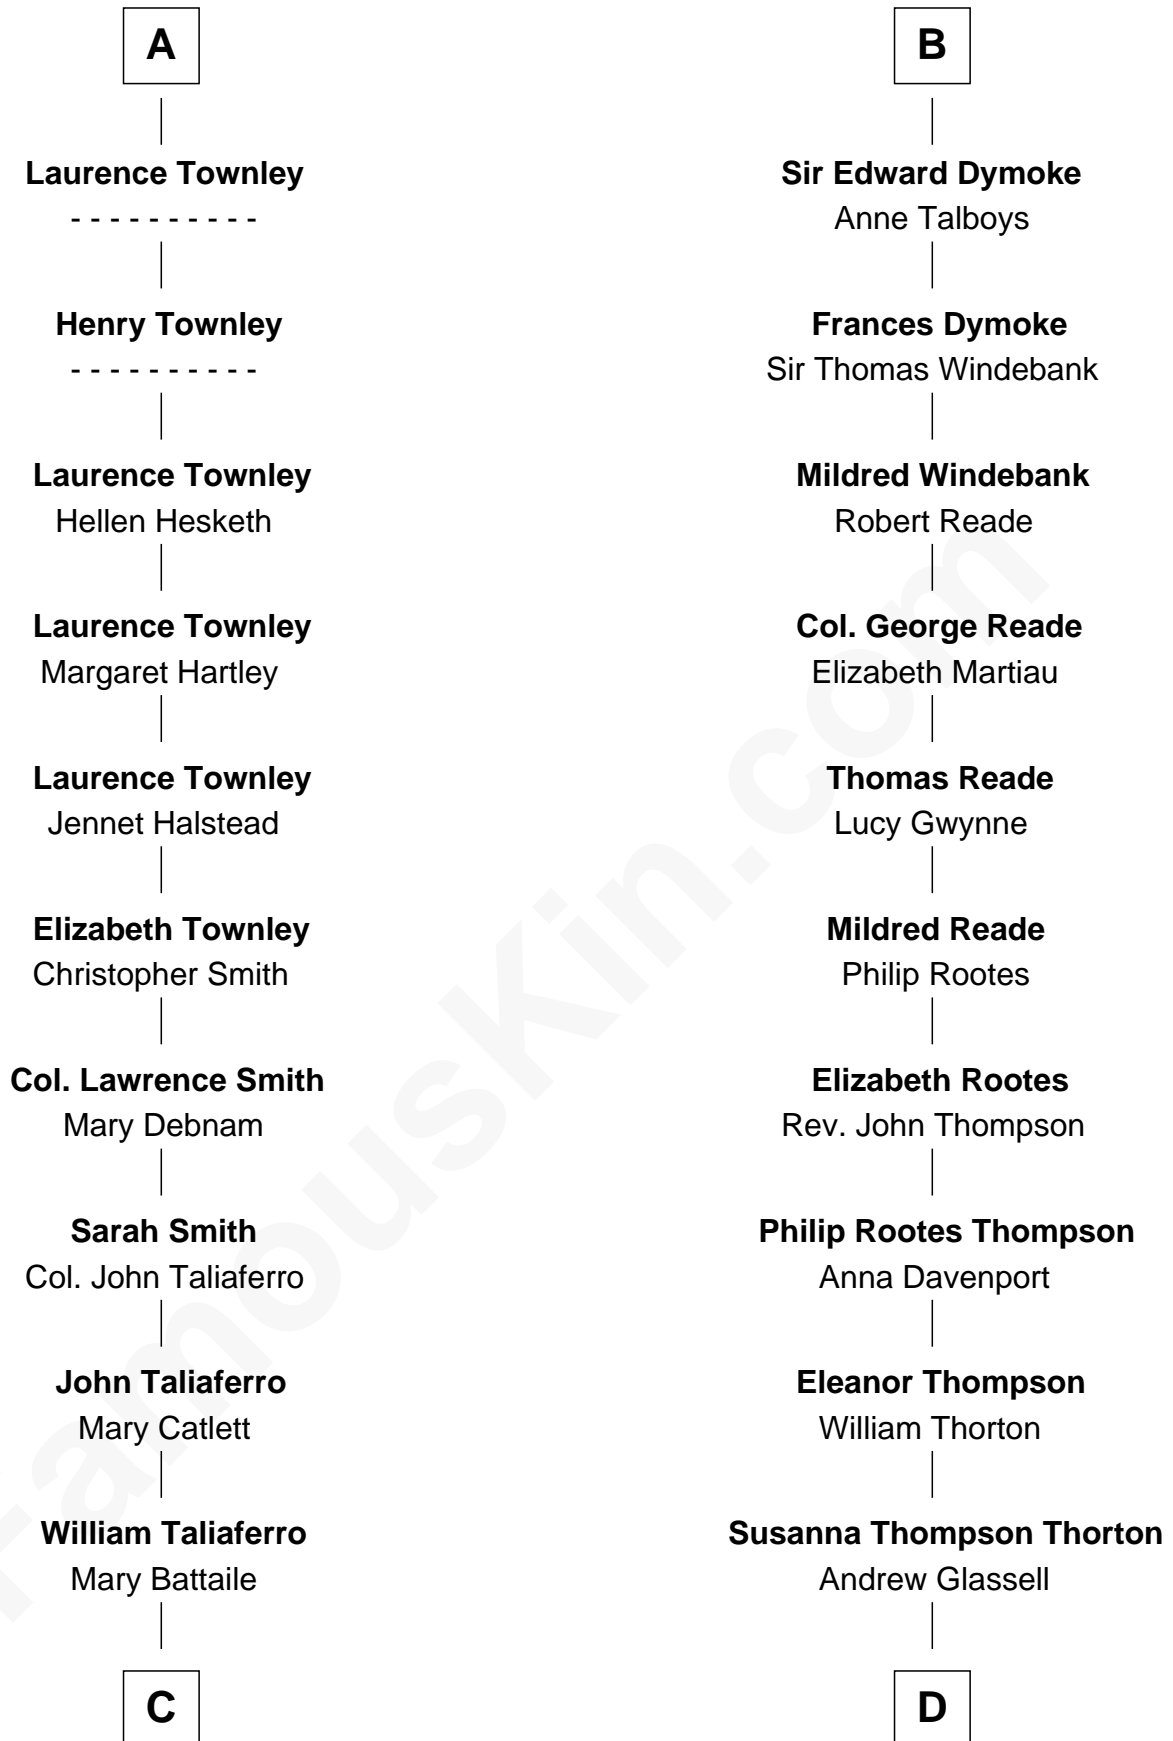

**FamousKin.com**  
**Relationship Chart of**  
**General George C. Marshall**

*Author of "The Marshall Plan"*

19th cousin 2 times removed of

**General George S. Patton**

*U.S. Army - World War II*

**Sir William de Ros**

Eustache Fitz Ralph

**C**

**Nicholas Taliaferro**  
Ann Champe Taliaferro

**Matilda Battaile Taliaferro**  
Martin Marshall

**William Champe Marshall**  
Susan Myers

**George Catlett Marshall**  
Laura Emily Bradford