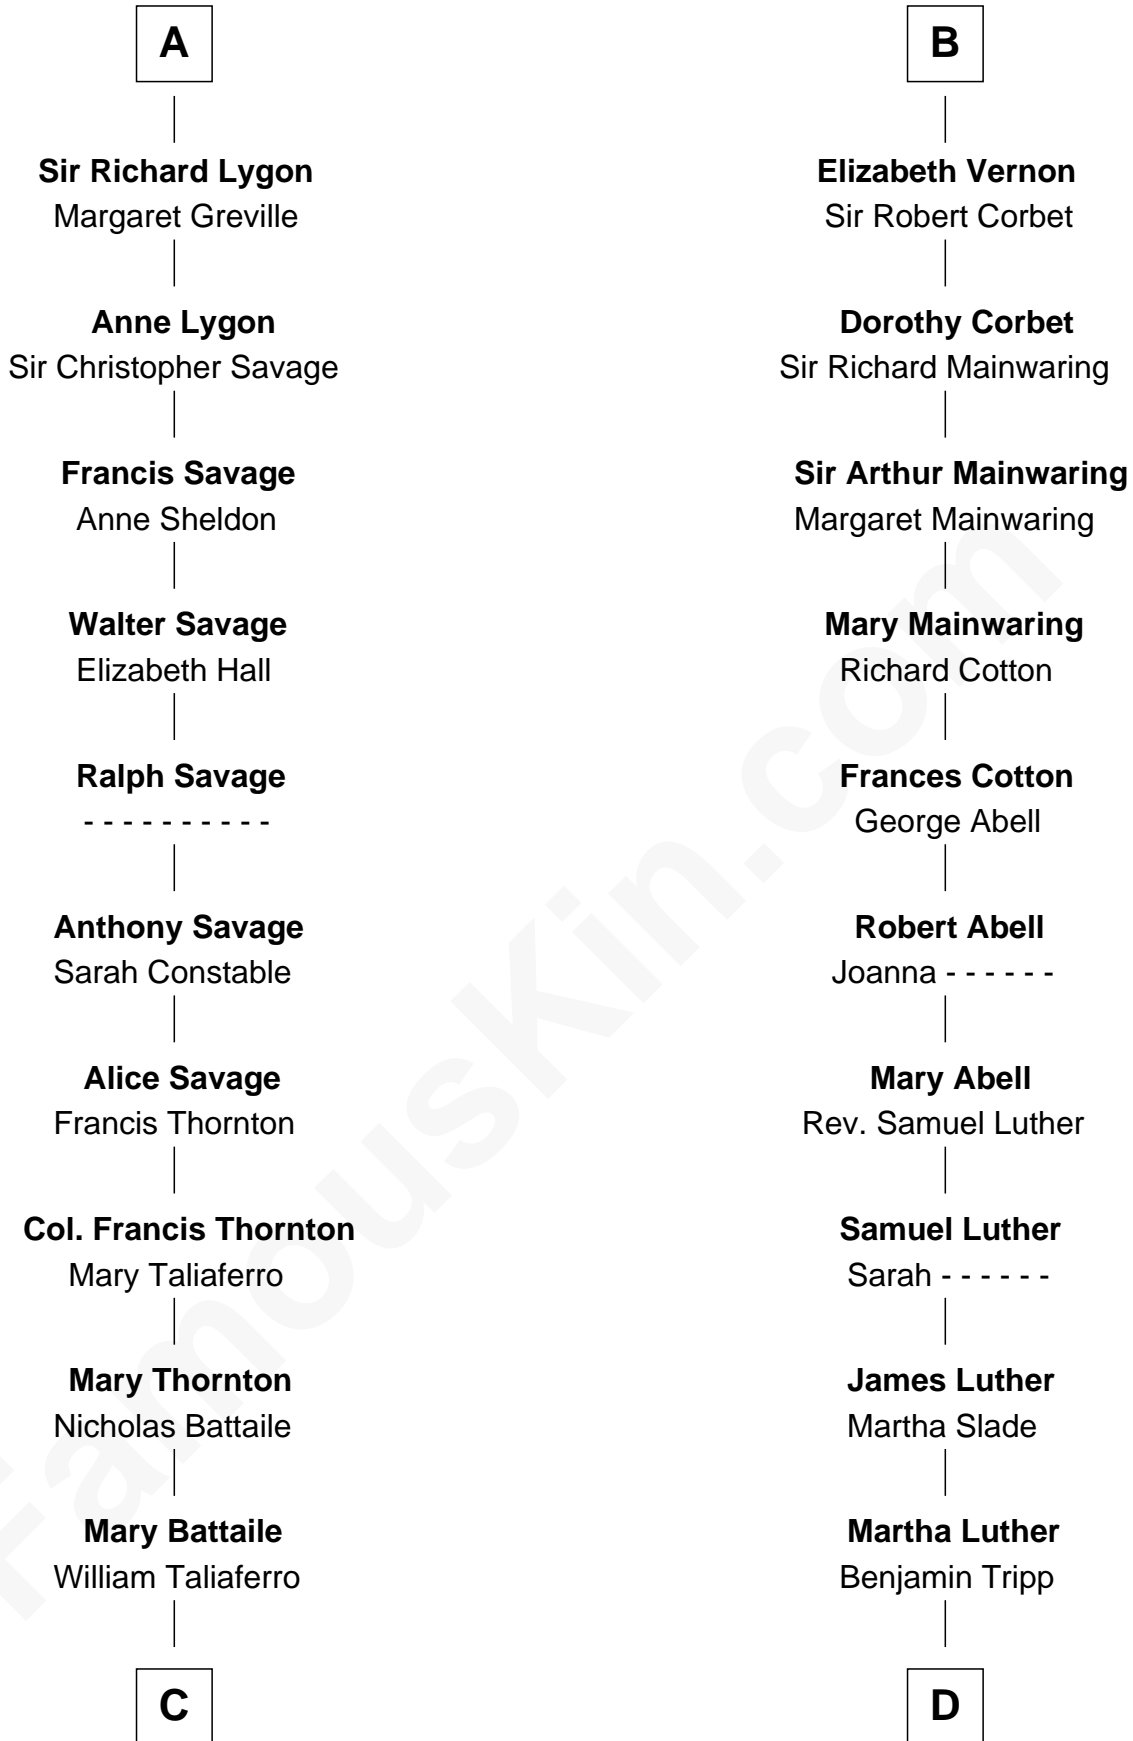

FamousKin.com

Relationship Chart of General George C. Marshall

Author of "The Marshall Plan"

21st cousin of

Lizzie Borden

Accused Murderess

Sir William de Beauchamp

Isabel Mauduit

James Butler

Elizabeth Butler

John Talbot

Ann Talbot

Sir Henry Vernon

B

C

Nicholas Taliaferro
Ann Champe Taliaferro

Matilda Battaile Taliaferro
Martin Marshall

William Champe Marshall
Susan Myers

George Catlett Marshall
Laura Emily Bradford

General George C. Marshall
U.S. Army - World War II

D

Susanna Tripp
John Vinnicum

Sarah L. Vinnicum
Joseph Morse

Anthony Morse
Rhoda Morrison

Sarah Anthony Morse
Andrew Jackson Borden

Lizzie Borden
Accused Murderess