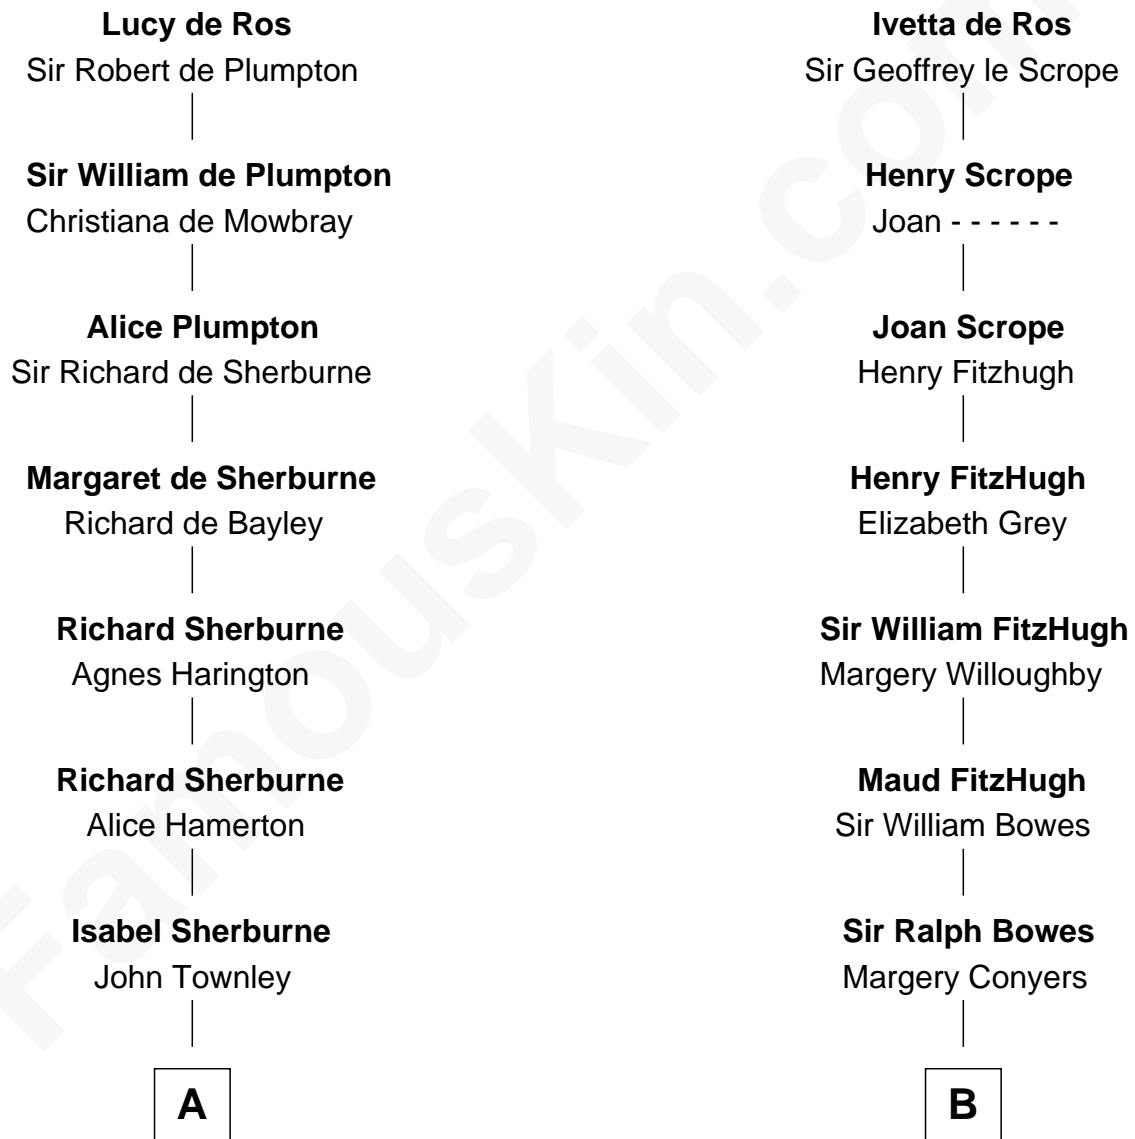

FamousKin.com

Relationship Chart of General George C. Marshall

Author of "The Marshall Plan"

21st cousin of

Elizabeth Montgomery

TV Actress - "Bewitched"

Sir William de Ros

Eustache Fitz Ralph

C

Nicholas Taliaferro
Ann Champe Taliaferro

Matilda Battaile Taliaferro
Martin Marshall

William Champe Marshall
Susan Myers

George Catlett Marshall
Laura Emily Bradford

General George C. Marshall
U.S. Army - World War II