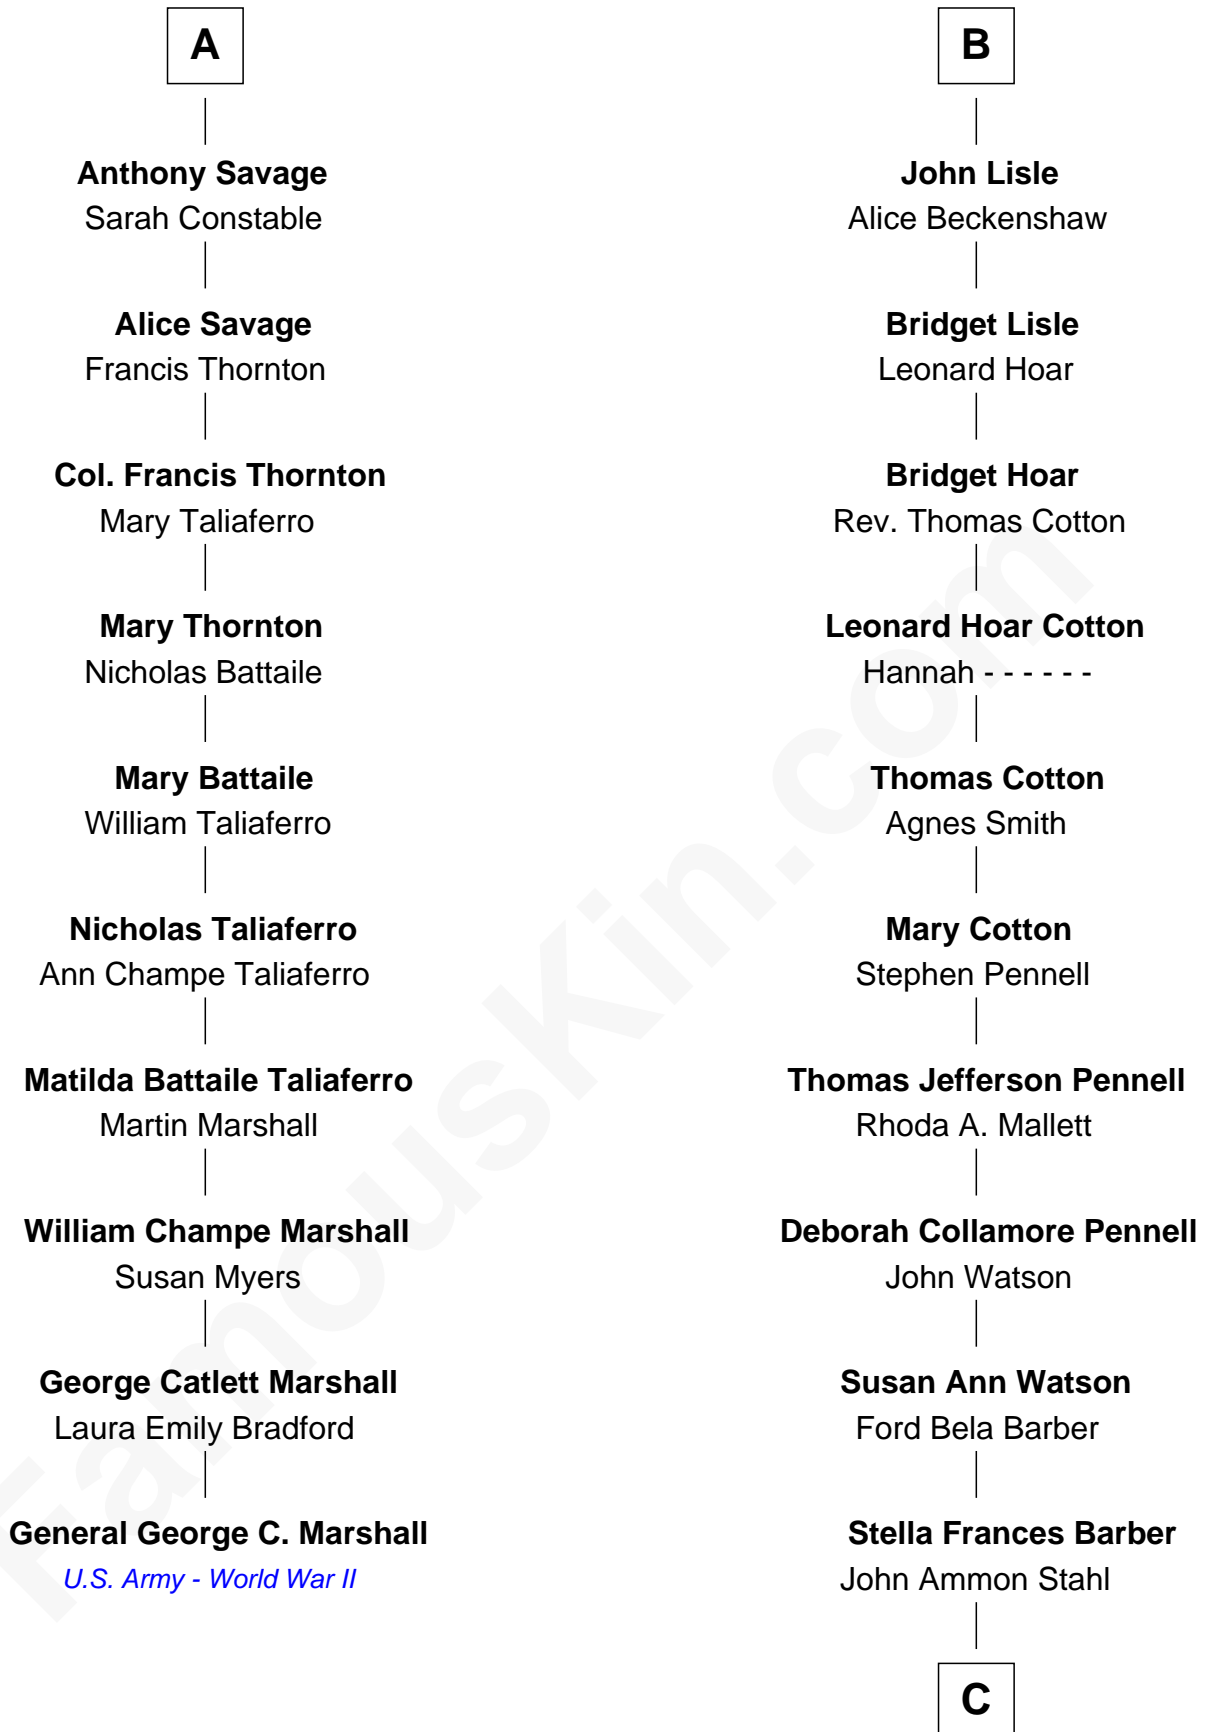

FamousKin.com
Relationship Chart of
General George C. Marshall
Author of "The Marshall Plan"

16th cousin 2 times removed of
Warren Buffett
Chairman & CEO, Berkshire Hathaway

C

Leila Stahl
Howard Homan Buffett