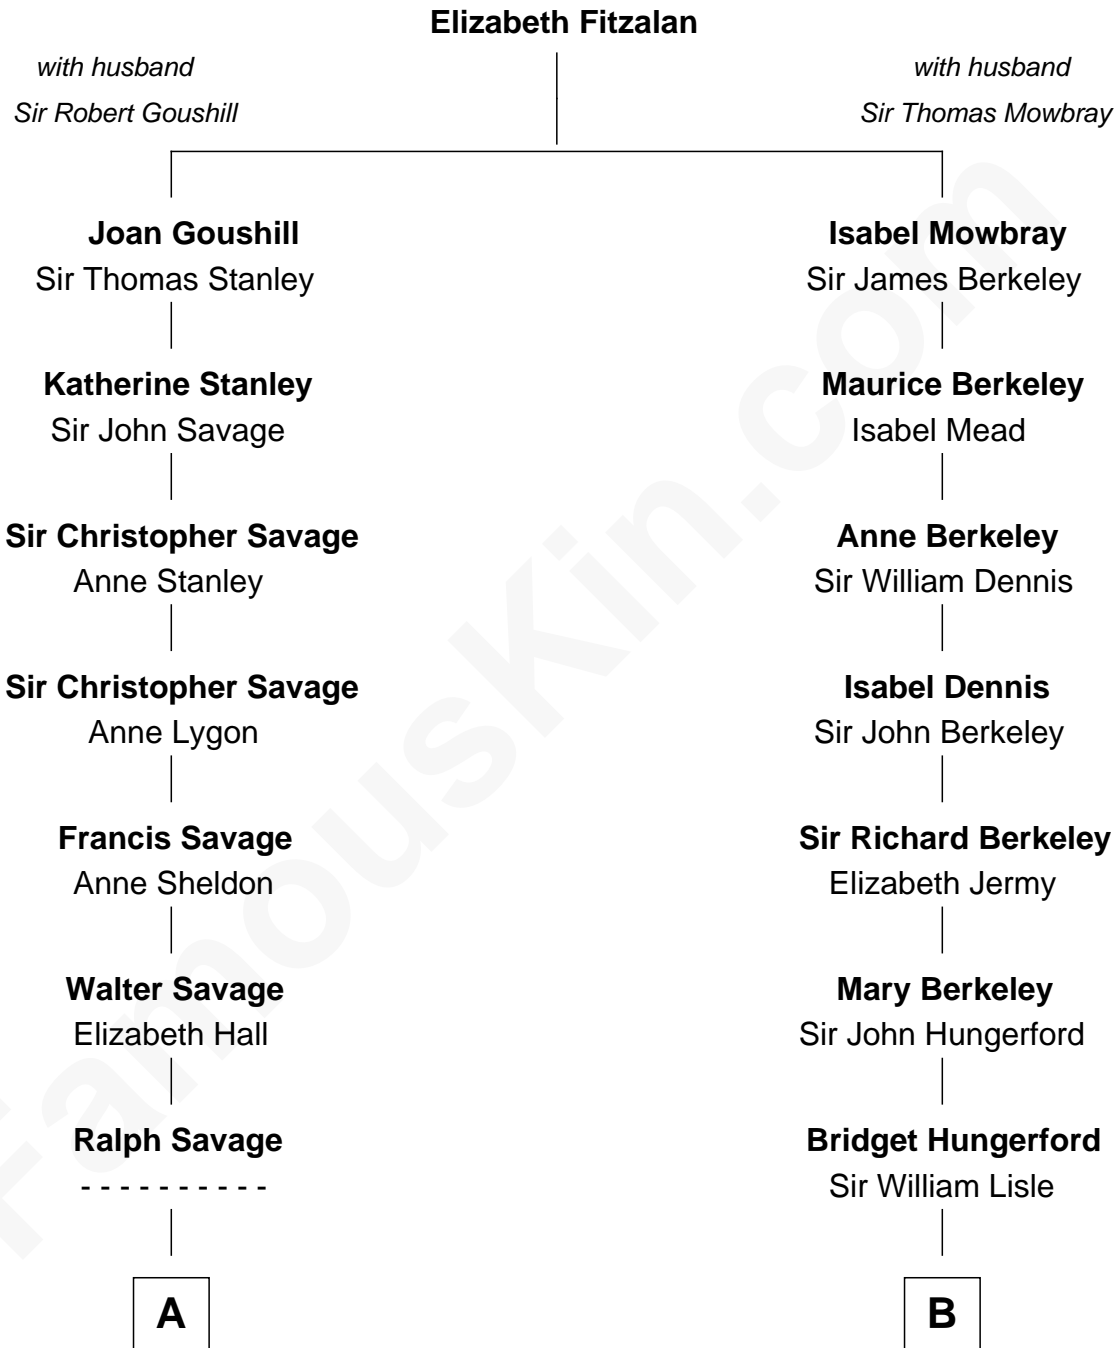

FamousKin.com
Relationship Chart of
General George C. Marshall
Author of "The Marshall Plan"

16th cousin 2 times removed of
Warren Buffett
Chairman & CEO, Berkshire Hathaway

C

Leila Stahl
Howard Homan Buffett