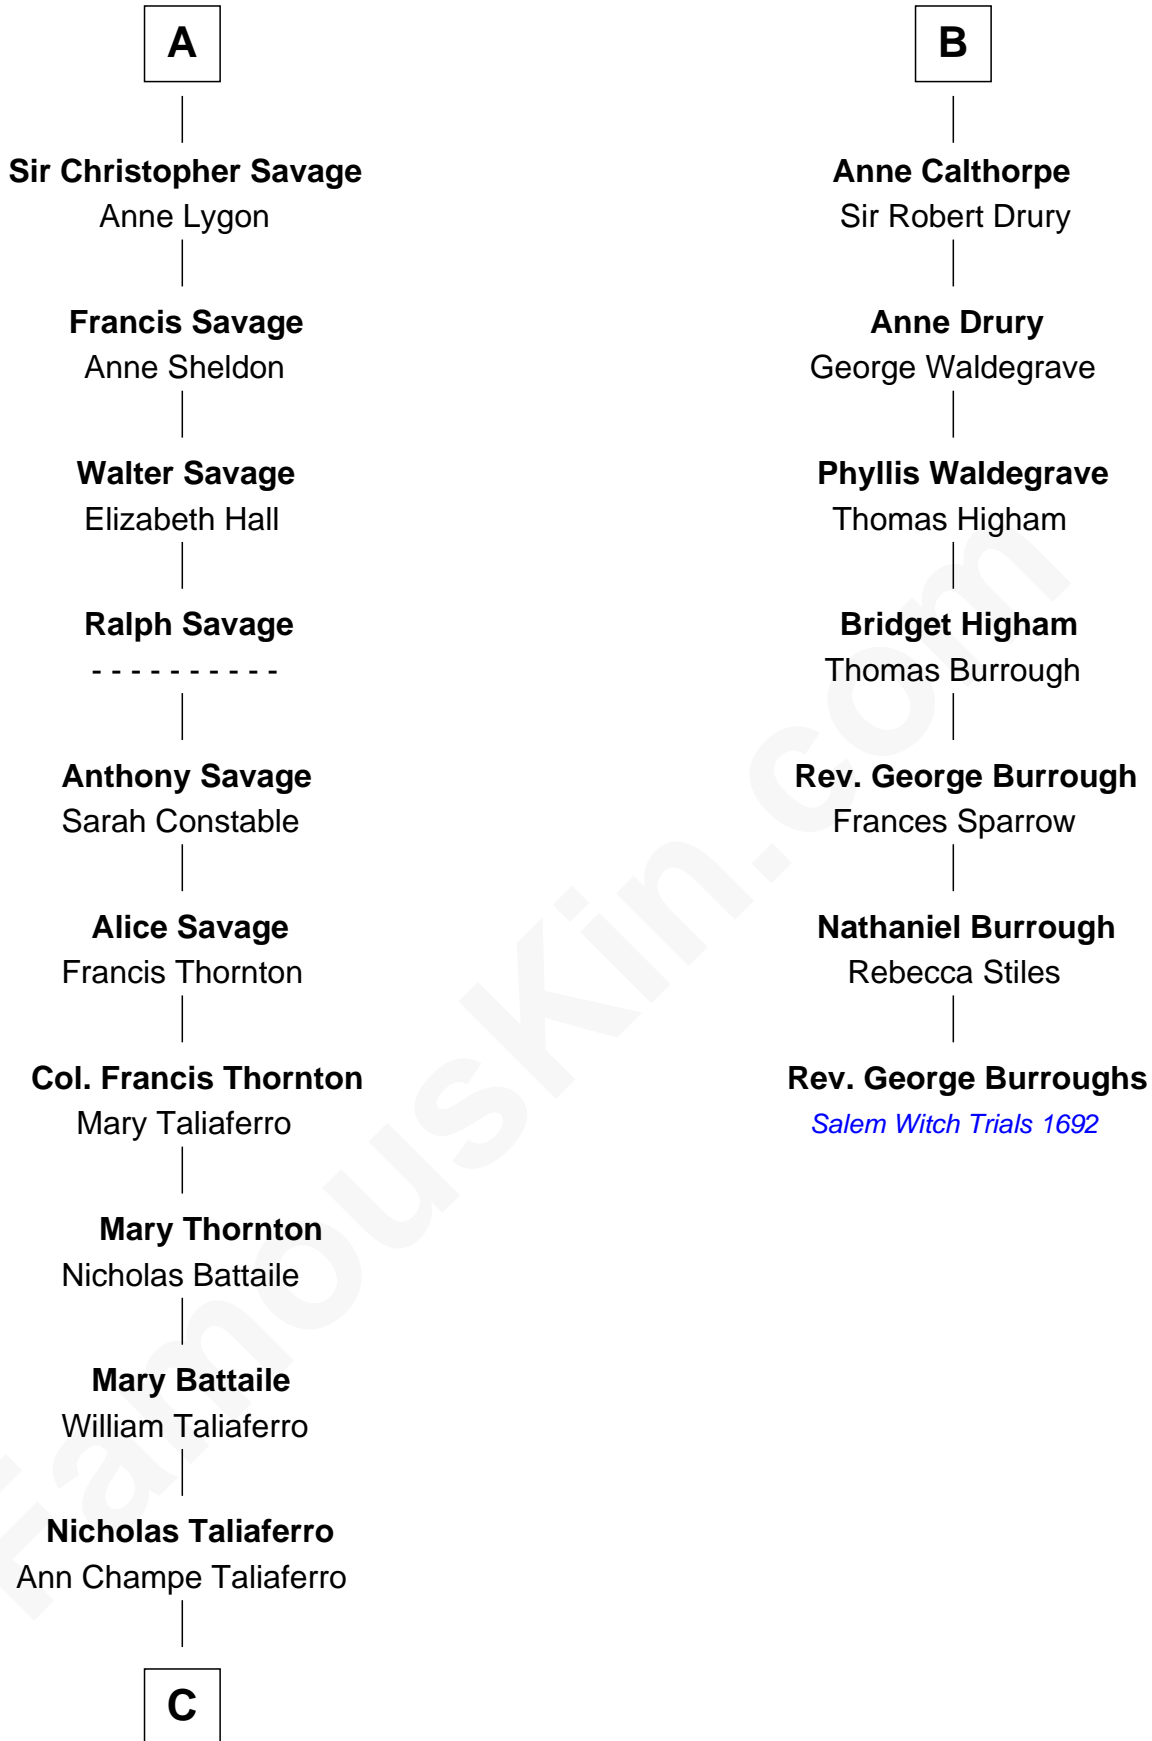

FamousKin.com
Relationship Chart of
General George C. Marshall

Author of "The Marshall Plan"

13th cousin 7 times removed of

Rev. George Burroughs

Executed for Witchcraft, Salem 1692

C

—
Matilda Battaile Taliaferro

Martin Marshall

—
William Champe Marshall

Susan Myers

—
George Catlett Marshall

Laura Emily Bradford

—
General George C. Marshall

U.S. Army - World War II

FamousKin.com