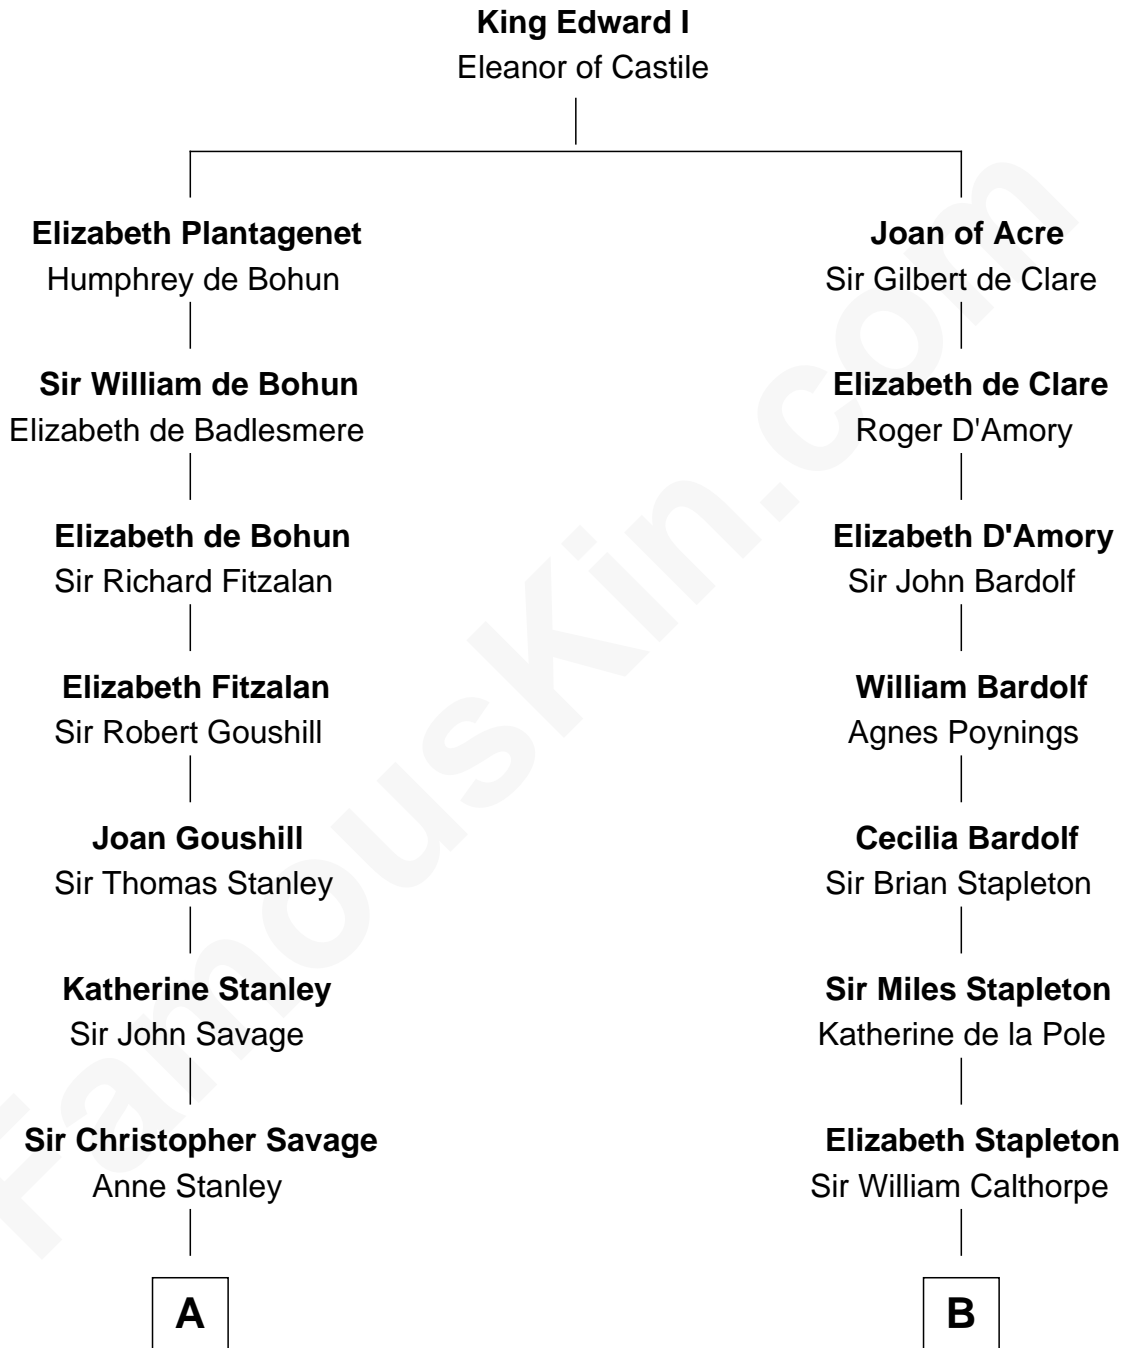

FamousKin.com
Relationship Chart of
General George C. Marshall

Author of "The Marshall Plan"

13th cousin 7 times removed of

Rev. George Burroughs

Executed for Witchcraft, Salem 1692

C

—
Matilda Battaile Taliaferro

Martin Marshall

—
William Champe Marshall

Susan Myers

—
George Catlett Marshall

Laura Emily Bradford

—
General George C. Marshall

U.S. Army - World War II

FamousKin.com