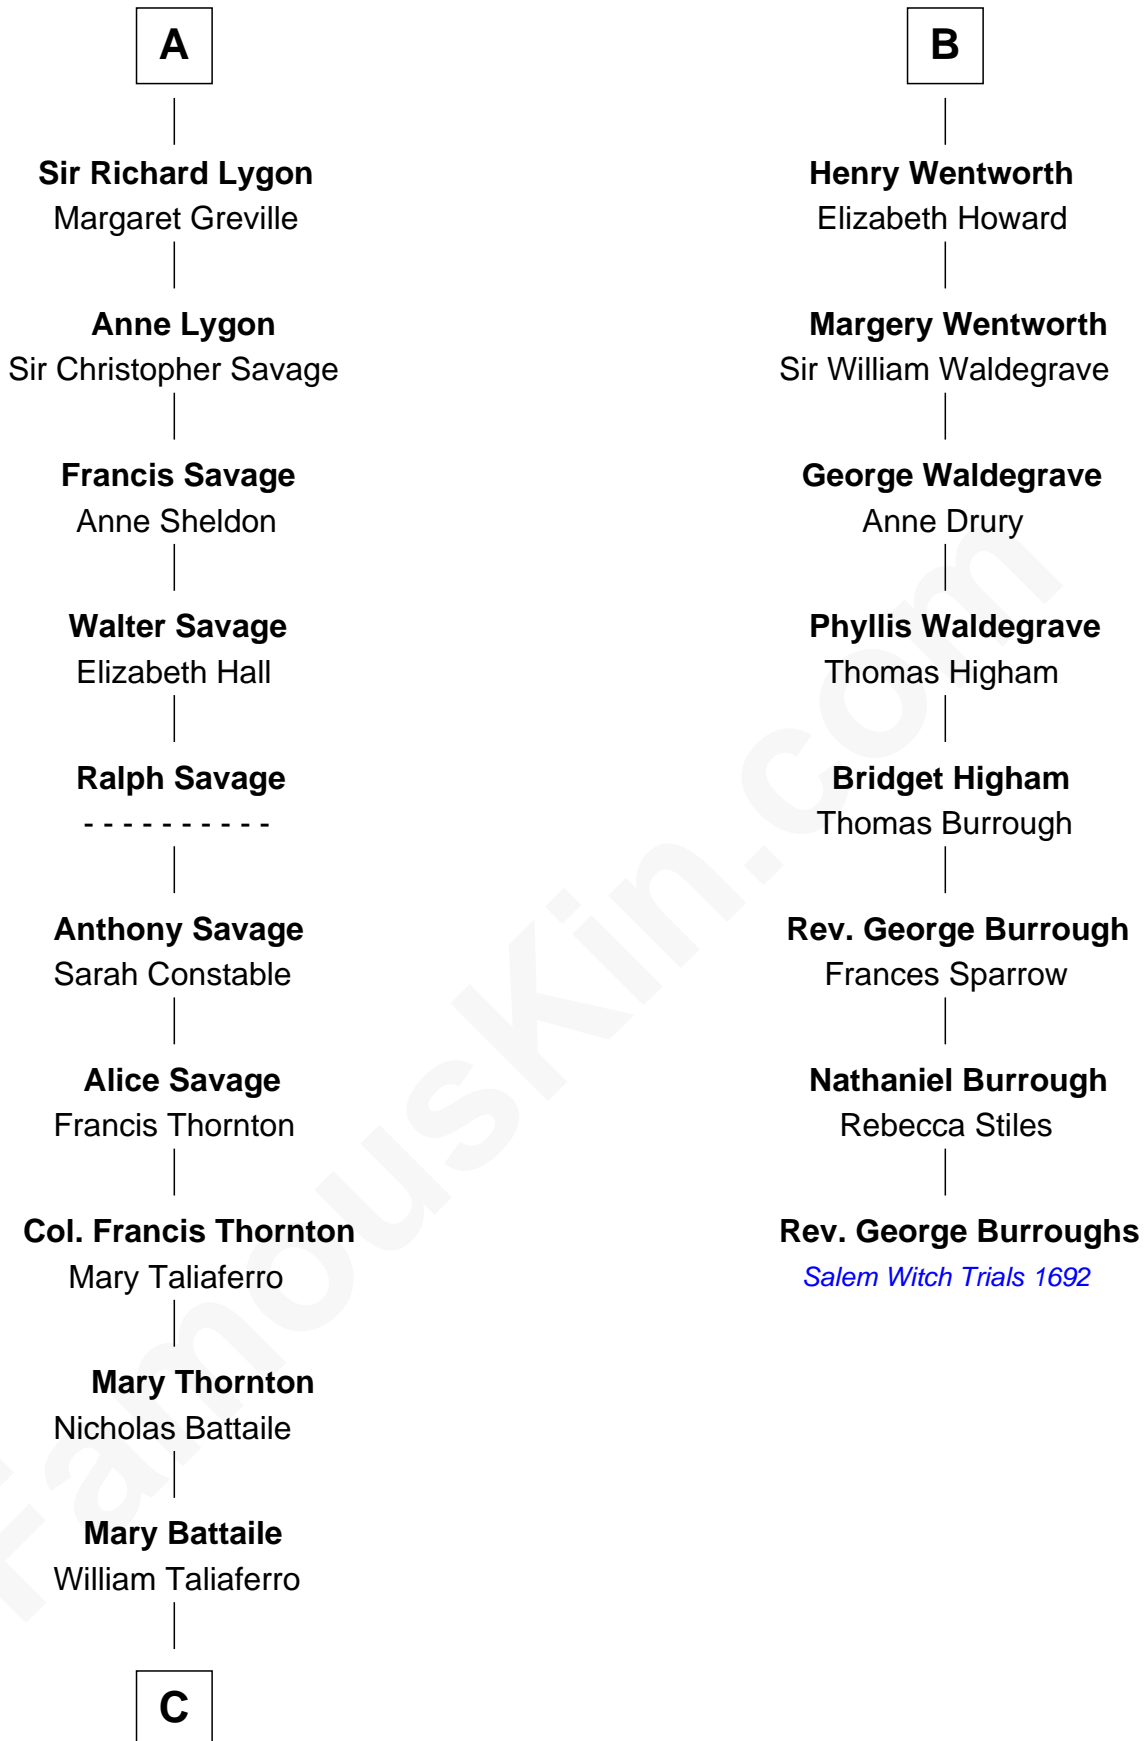

FamousKin.com
Relationship Chart of
General George C. Marshall

Author of "The Marshall Plan"

14th cousin 7 times removed of

Rev. George Burroughs

Executed for Witchcraft, Salem 1692

Sir William de Beauchamp

Isabel Mauduit

Sir Walter de Beauchamp

Alice de Tony

Giles de Beauchamp

Catherine de Bures

John de Beauchamp

Elizabeth - - - - -

Sir William de Beauchamp

Sir Philip le Despencer

Elizabeth - - - - -

Sir Philip le Despencer

Elizabeth de Tibetot

Margery Despencer

Sir Roger Wentworth

B

C

Nicholas Taliaferro
Ann Champe Taliaferro

Matilda Battaile Taliaferro
Martin Marshall

William Champe Marshall
Susan Myers

George Catlett Marshall
Laura Emily Bradford

General George C. Marshall
U.S. Army - World War II