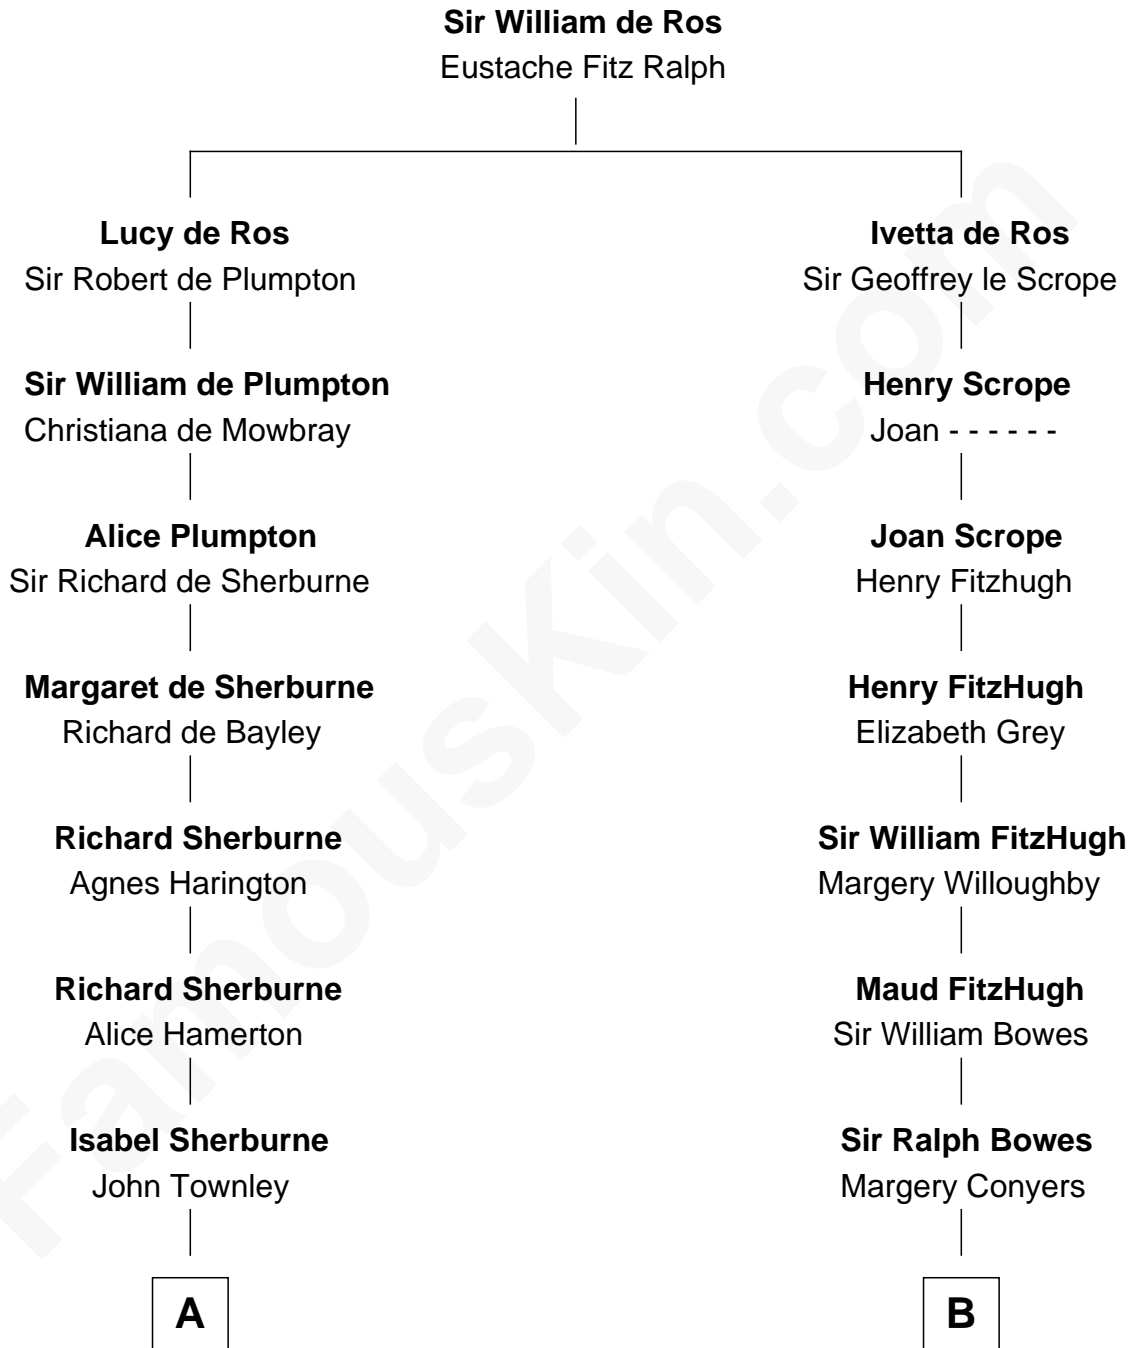

# FamousKin.com

## Relationship Chart of General George C. Marshall

*Author of "The Marshall Plan"*

20th cousin 1 time removed of

**E. C. Segar**

*Cartoonist (Popeye creator)*

**C**

**Nicholas Taliaferro**  
Ann Champe Taliaferro