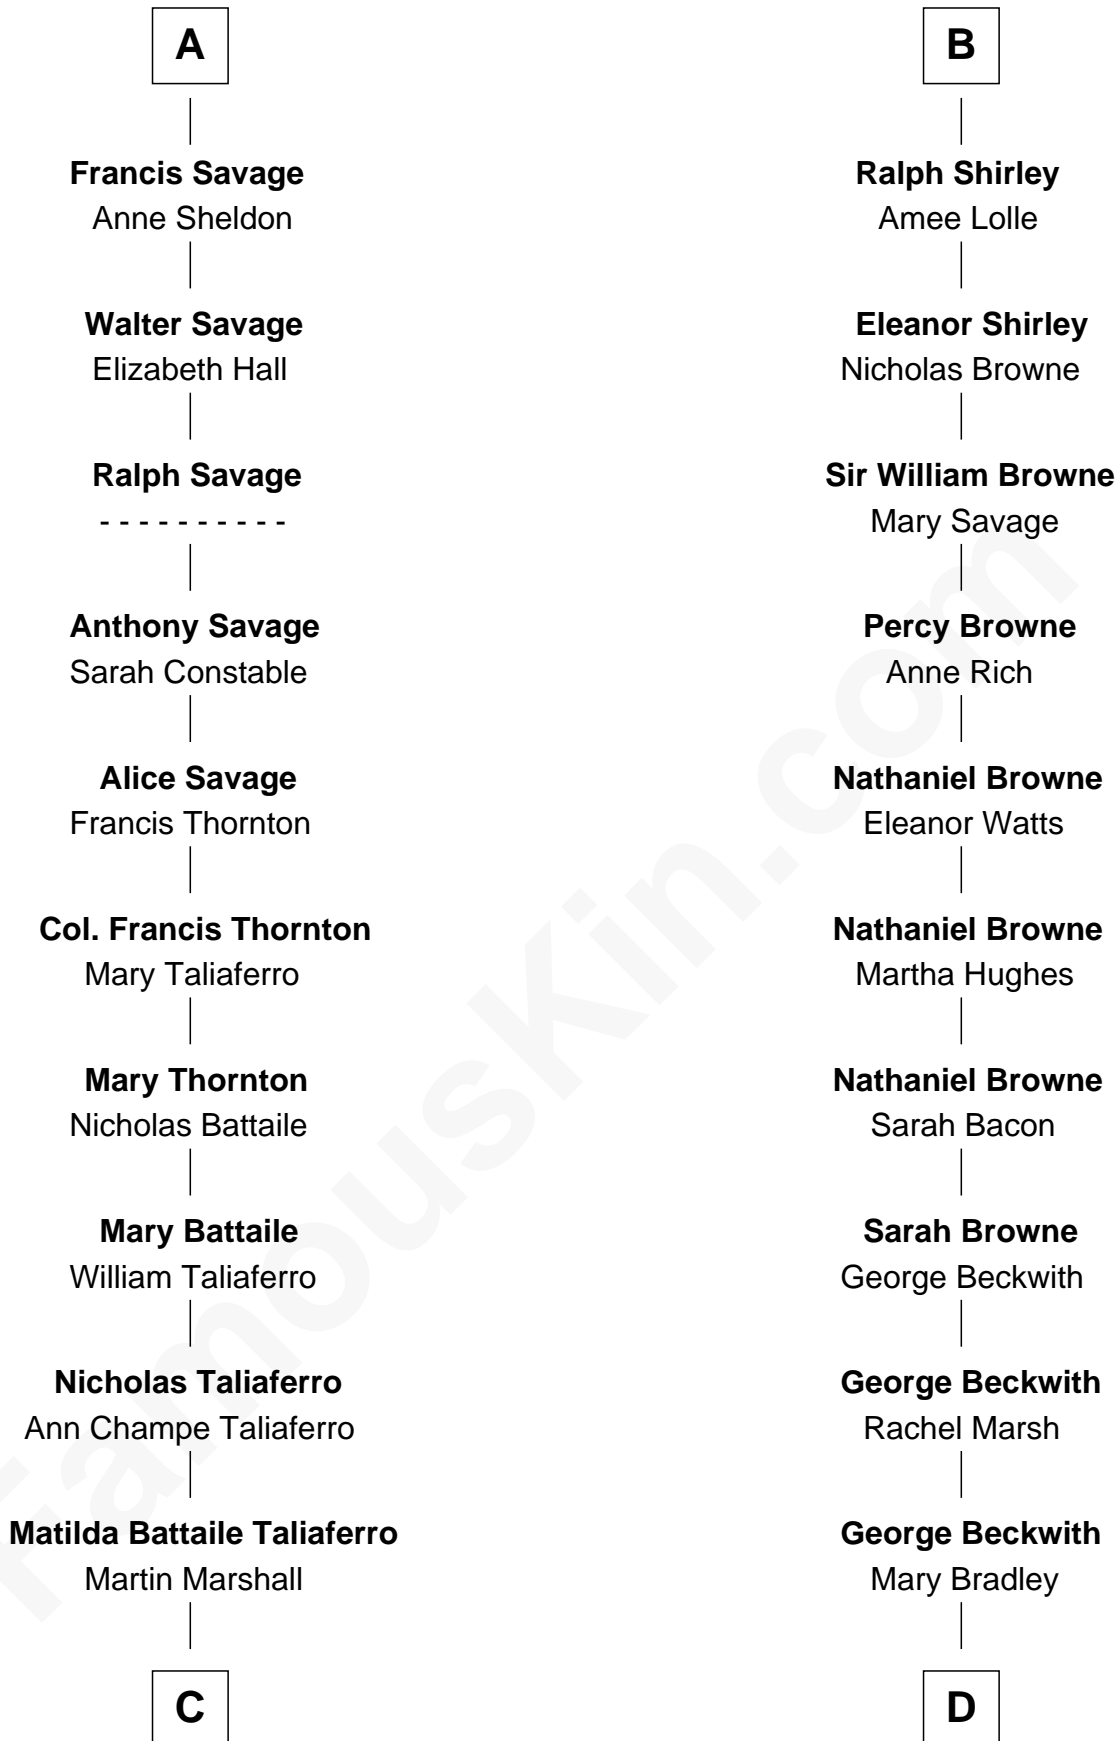

**FamousKin.com**  
**Relationship Chart of**  
**General George C. Marshall**

*Author of "The Marshall Plan"*

18th cousin 1 time removed of

**William Henry Moore**

*Co-Founder, U.S. Steel and Nabisco*

**Bartholomew de Badlesmere**

**Margery de Badlesmere**

Sir William de Ros

**Maud de Roos**

John de Welles

**Margery de Welles**

Stephen le Scrope

**Maude le Scrope**

Sir Baldwin Freville

**Margaret Freville**

Sir Hugh Willoughby

**Eleanor Willoughby**

John Shirley

**Robert Shirley**

-----

**B**

**C**

**William Champe Marshall**

Susan Myers

**George Catlett Marshall**

Laura Emily Bradford

**General George C. Marshall**

*U.S. Army - World War II*

**D**

**Rachael Arvilla Beckwith**