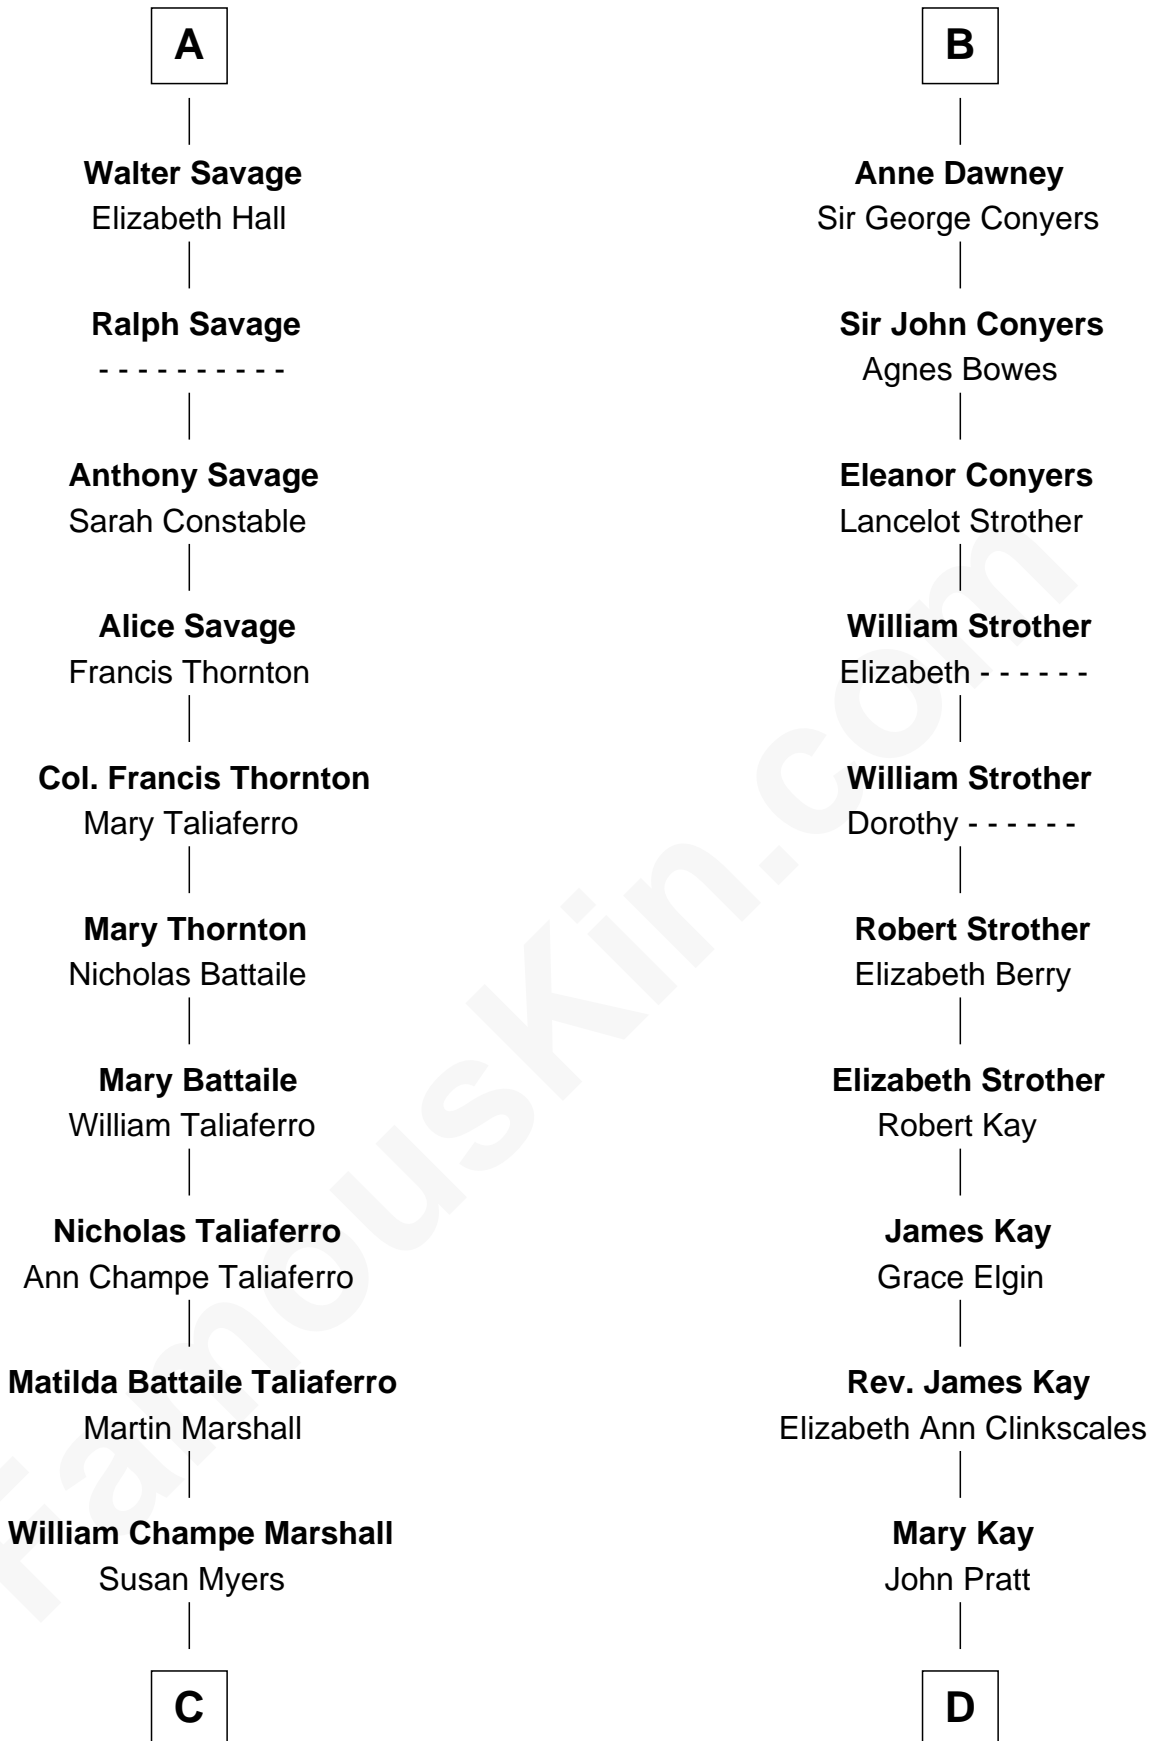

**FamousKin.com**  
**Relationship Chart of**  
**General George C. Marshall**  
*Author of "The Marshall Plan"*

18th cousin 2 times removed of

**Jimmy Carter**  
*39th U.S. President*

**Richard Fitzalan**  
 Eleanor Plantagenet

**Sir Richard Fitzalan**  
 Elizabeth de Bohun

**Elizabeth Fitzalan**  
 Sir Robert Goushill

**Joan Goushill**  
 Sir Thomas Stanley

**Katherine Stanley**  
 Sir John Savage

**Sir Christopher Savage**  
 Anne Stanley

**Sir Christopher Savage**  
 Anne Lygon

**Francis Savage**  
 Anne Sheldon

**A**

**Joan Fitzalan**  
 Humphrey de Bohun

**Eleanor de Bohun**  
 Sir Thomas Plantagenet

**Anne Plantagenet**  
 Sir William Bouchier

**Sir John Bouchier**  
 Margaret Berners

**Joan Bouchier**  
 Sir Henry Neville

**Sir Richard Neville**  
 Anne Stafford

**Dorothy Neville**  
 Sir John Dawney

**B**

**C**

**George Catlett Marshall**

Laura Emily Bradford