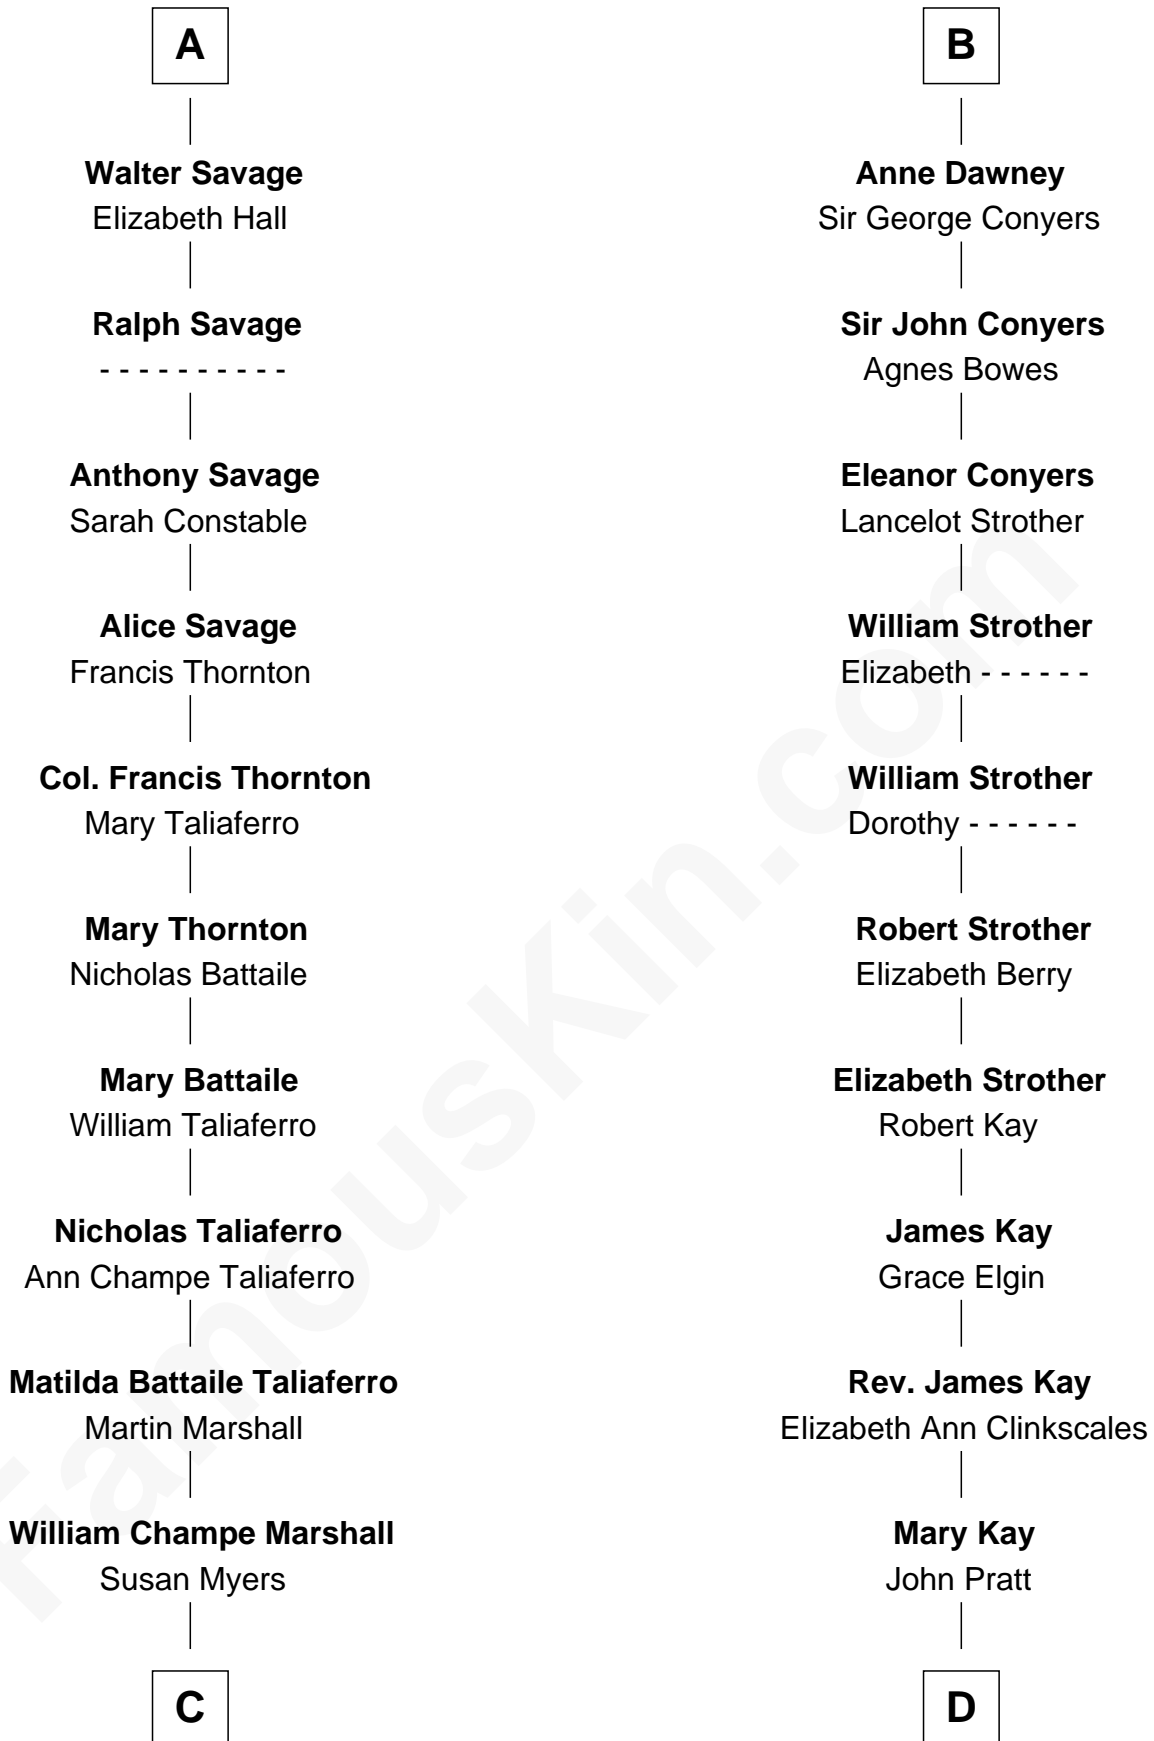

**FamousKin.com**  
**Relationship Chart of**  
**General George C. Marshall**  
*Author of "The Marshall Plan"*

18th cousin 2 times removed of

**Jimmy Carter**  
*39th U.S. President*

**Sir William de Bohun**  
 Elizabeth de Badlesmere

**C**

**George Catlett Marshall**

Laura Emily Bradford

**General George C. Marshall**

*U.S. Army - World War II*

**D**

**James E. Pratt**

Sophonra C. Cowan

**Nina Pratt**

William Archibald Carter

**Earl Carter**

Lillian Gordy

**Jimmy Carter**

*39th U.S. President*

FamousKin.com