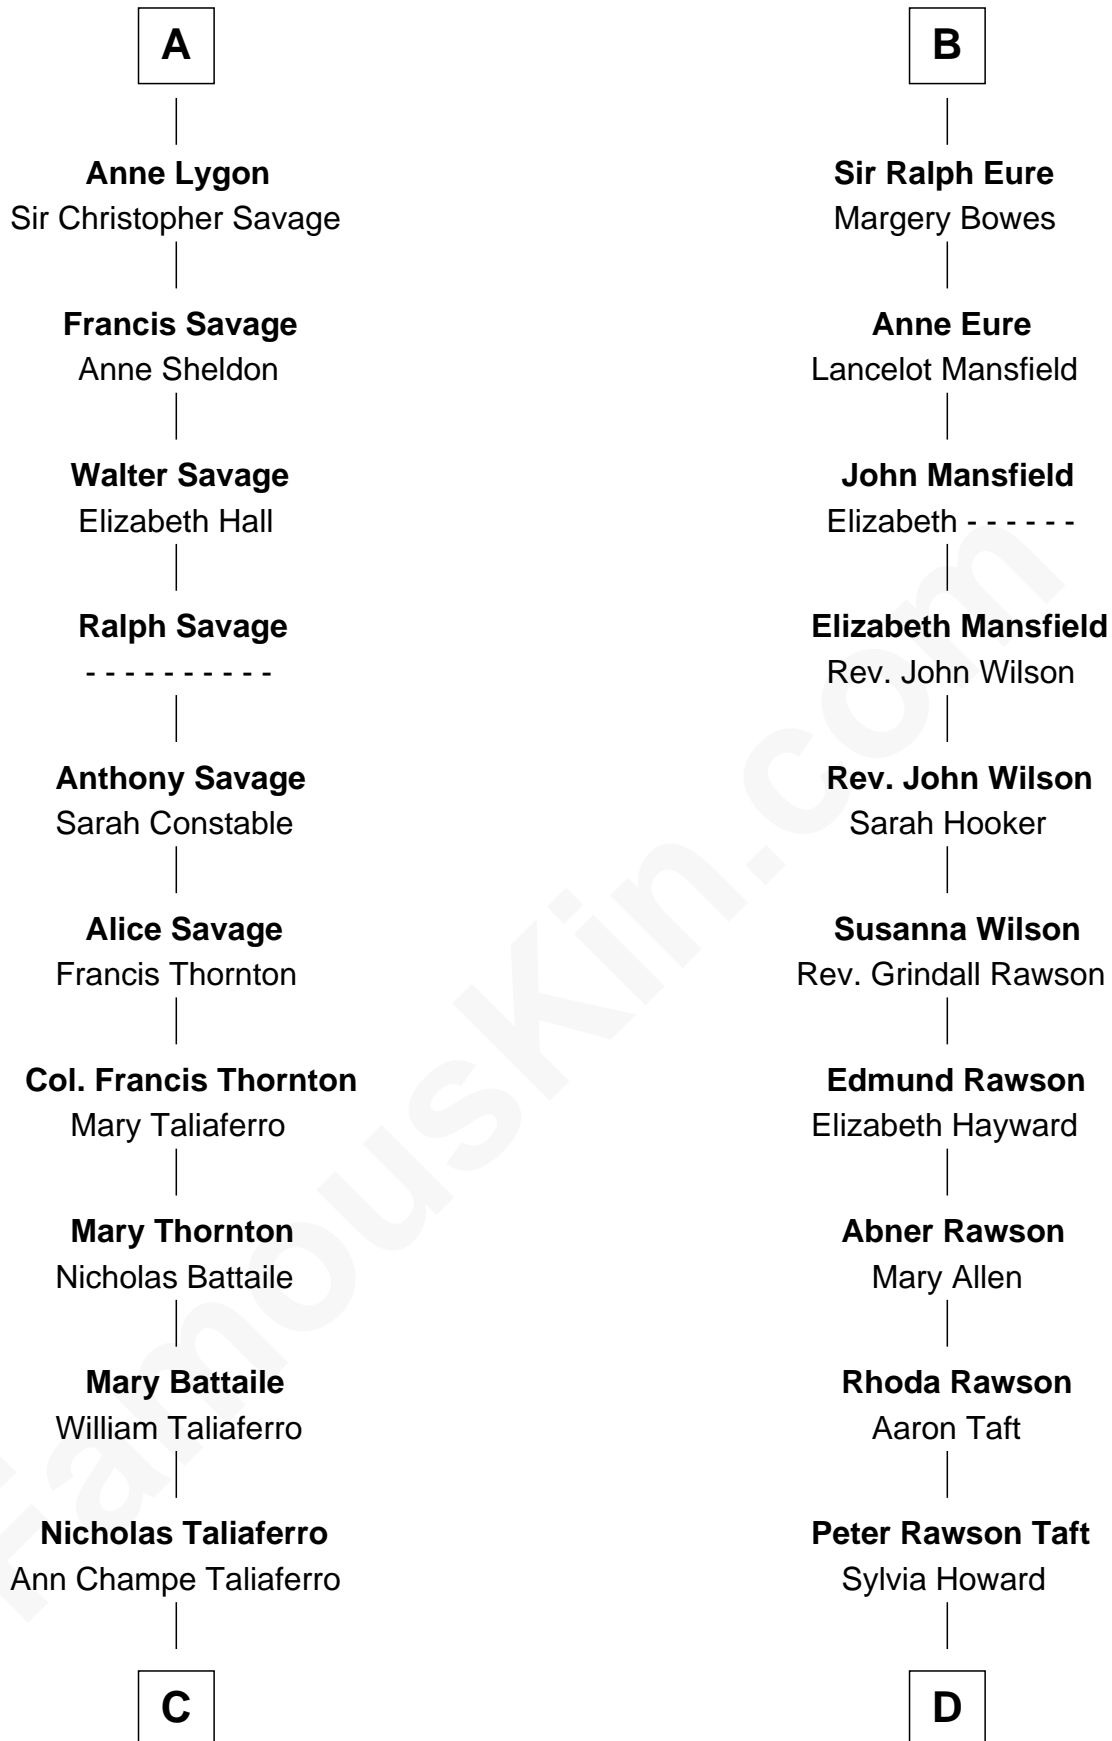

**FamousKin.com**  
**Relationship Chart of**  
**General George C. Marshall**  
*Author of "The Marshall Plan"*

18th cousin 2 times removed of

**William Howard Taft**  
*27th U.S. President*

**C**

**Matilda Battaile Taliaferro**

Martin Marshall

**William Champe Marshall**

Susan Myers

**George Catlett Marshall**

Laura Emily Bradford

**General George C. Marshall**

*U.S. Army - World War II*

**D**

**Alphonso Taft**

Louisa Maria Torrey

**William Howard Taft**

*27th U.S. President*

FamousKin.com