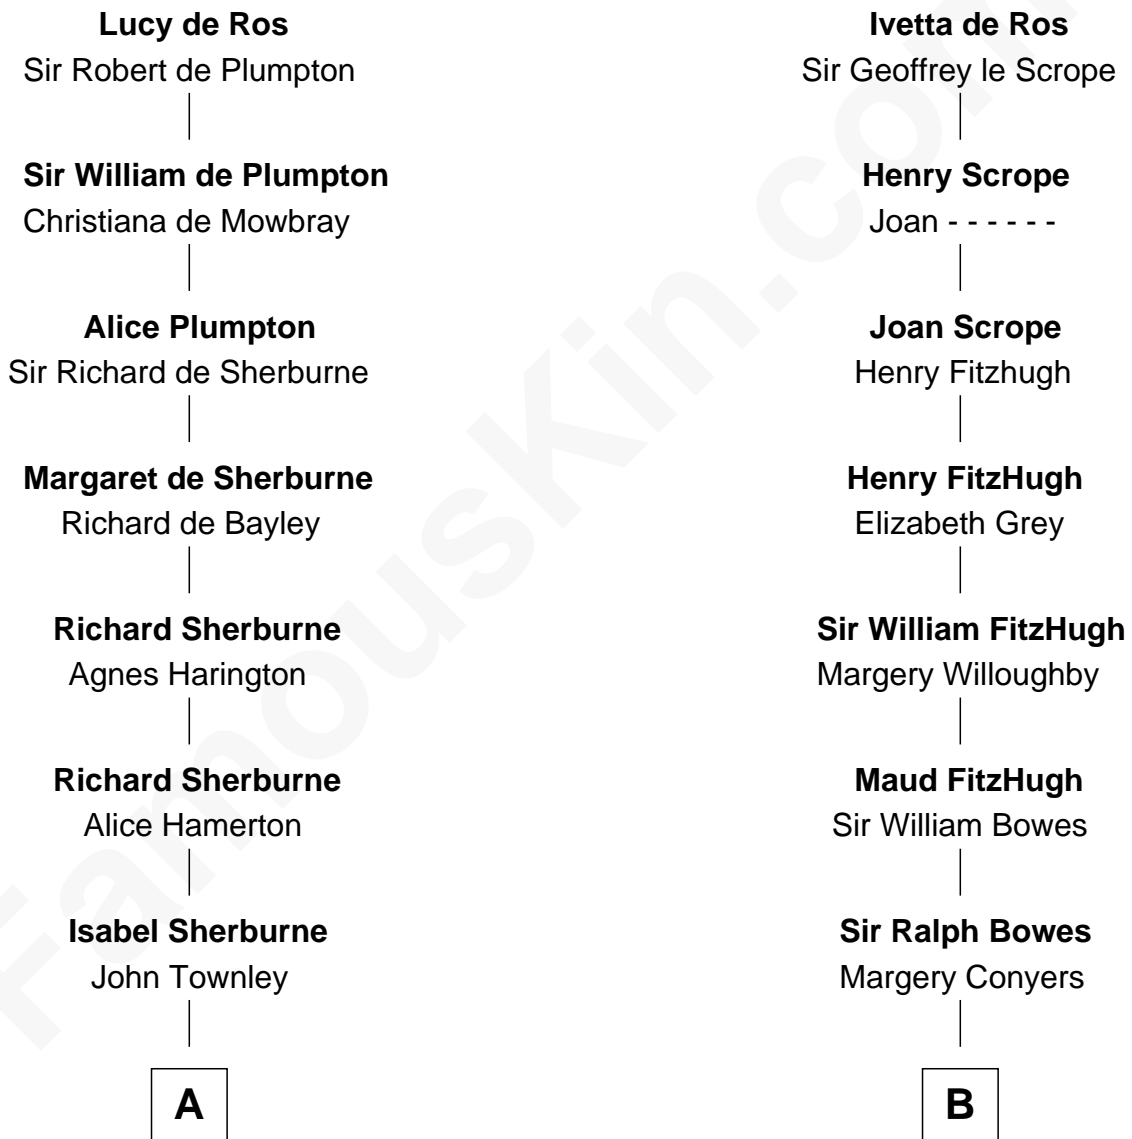

FamousKin.com
Relationship Chart of
General George C. Marshall
Author of "The Marshall Plan"

19th cousin 2 times removed of

William Howard Taft
27th U.S. President

Sir William de Ros
 Eustache Fitz Ralph

C

Nicholas Taliaferro
Ann Champe Taliaferro

Matilda Battaile Taliaferro
Martin Marshall

William Champe Marshall
Susan Myers

George Catlett Marshall
Laura Emily Bradford

General George C. Marshall
U.S. Army - World War II

D

Peter Rawson Taft
Sylvia Howard

Alphonso Taft
Louisa Maria Torrey

William Howard Taft
27th U.S. President

FamousKin.com