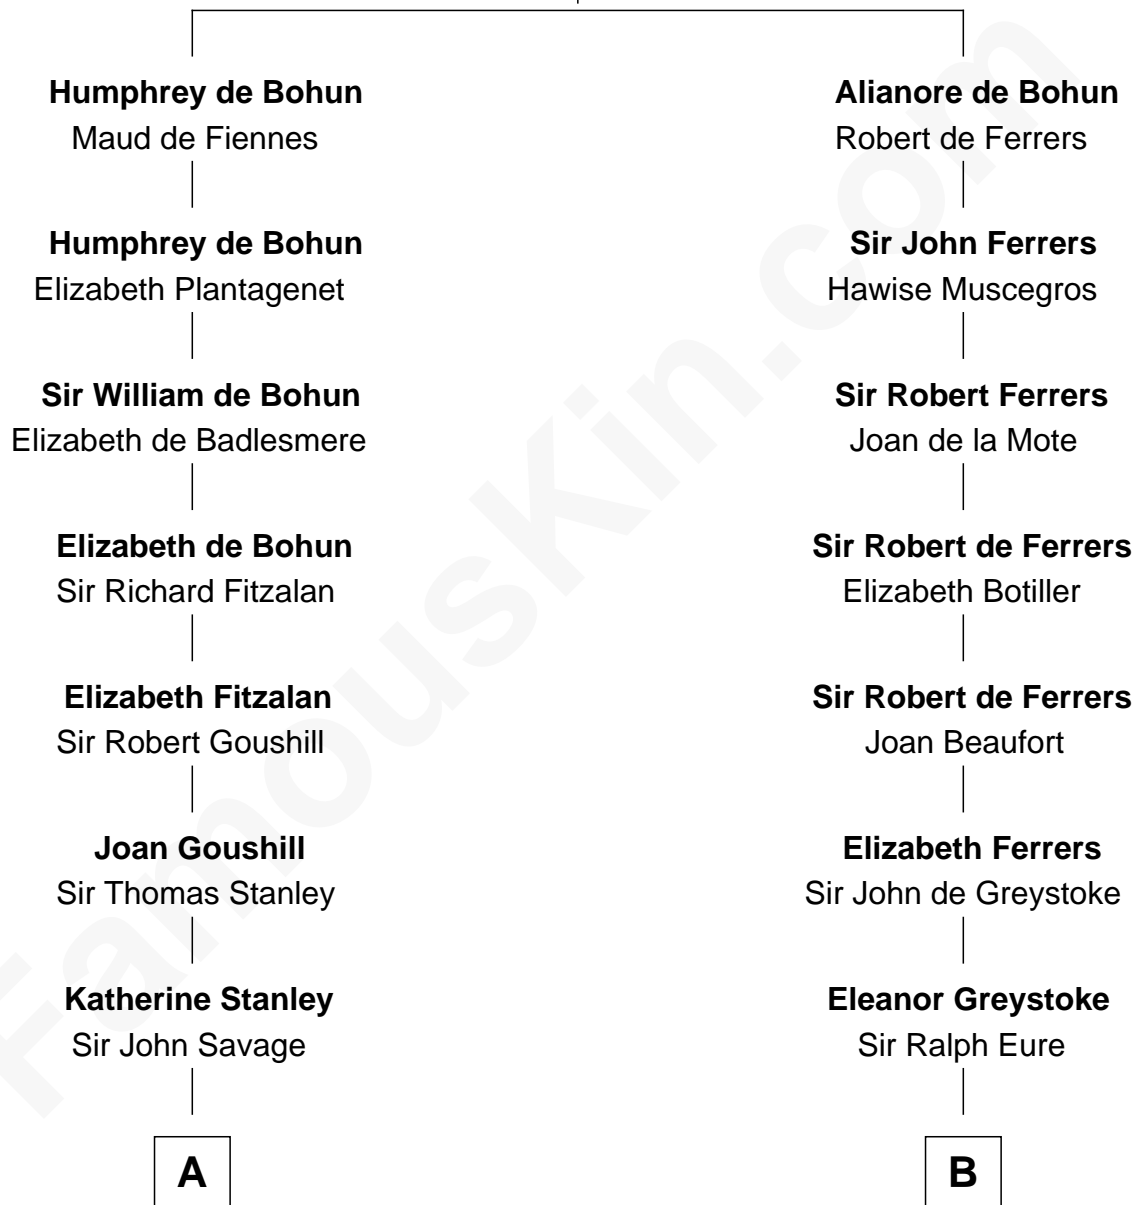

FamousKin.com

Relationship Chart of General George C. Marshall

Author of "The Marshall Plan"

21st cousin of

William Howard Taft

27th U.S. President

Sir Humphrey de Bohun

Eleanor de Braiose

C

Nicholas Taliaferro
Ann Champe Taliaferro

Matilda Battaile Taliaferro
Martin Marshall

William Champe Marshall
Susan Myers

George Catlett Marshall
Laura Emily Bradford

General George C. Marshall
U.S. Army - World War II

D

Abner Rawson
Mary Allen

Rhoda Rawson
Aaron Taft

Peter Rawson Taft
Sylvia Howard

Alphonso Taft
Louisa Maria Torrey

William Howard Taft
27th U.S. President