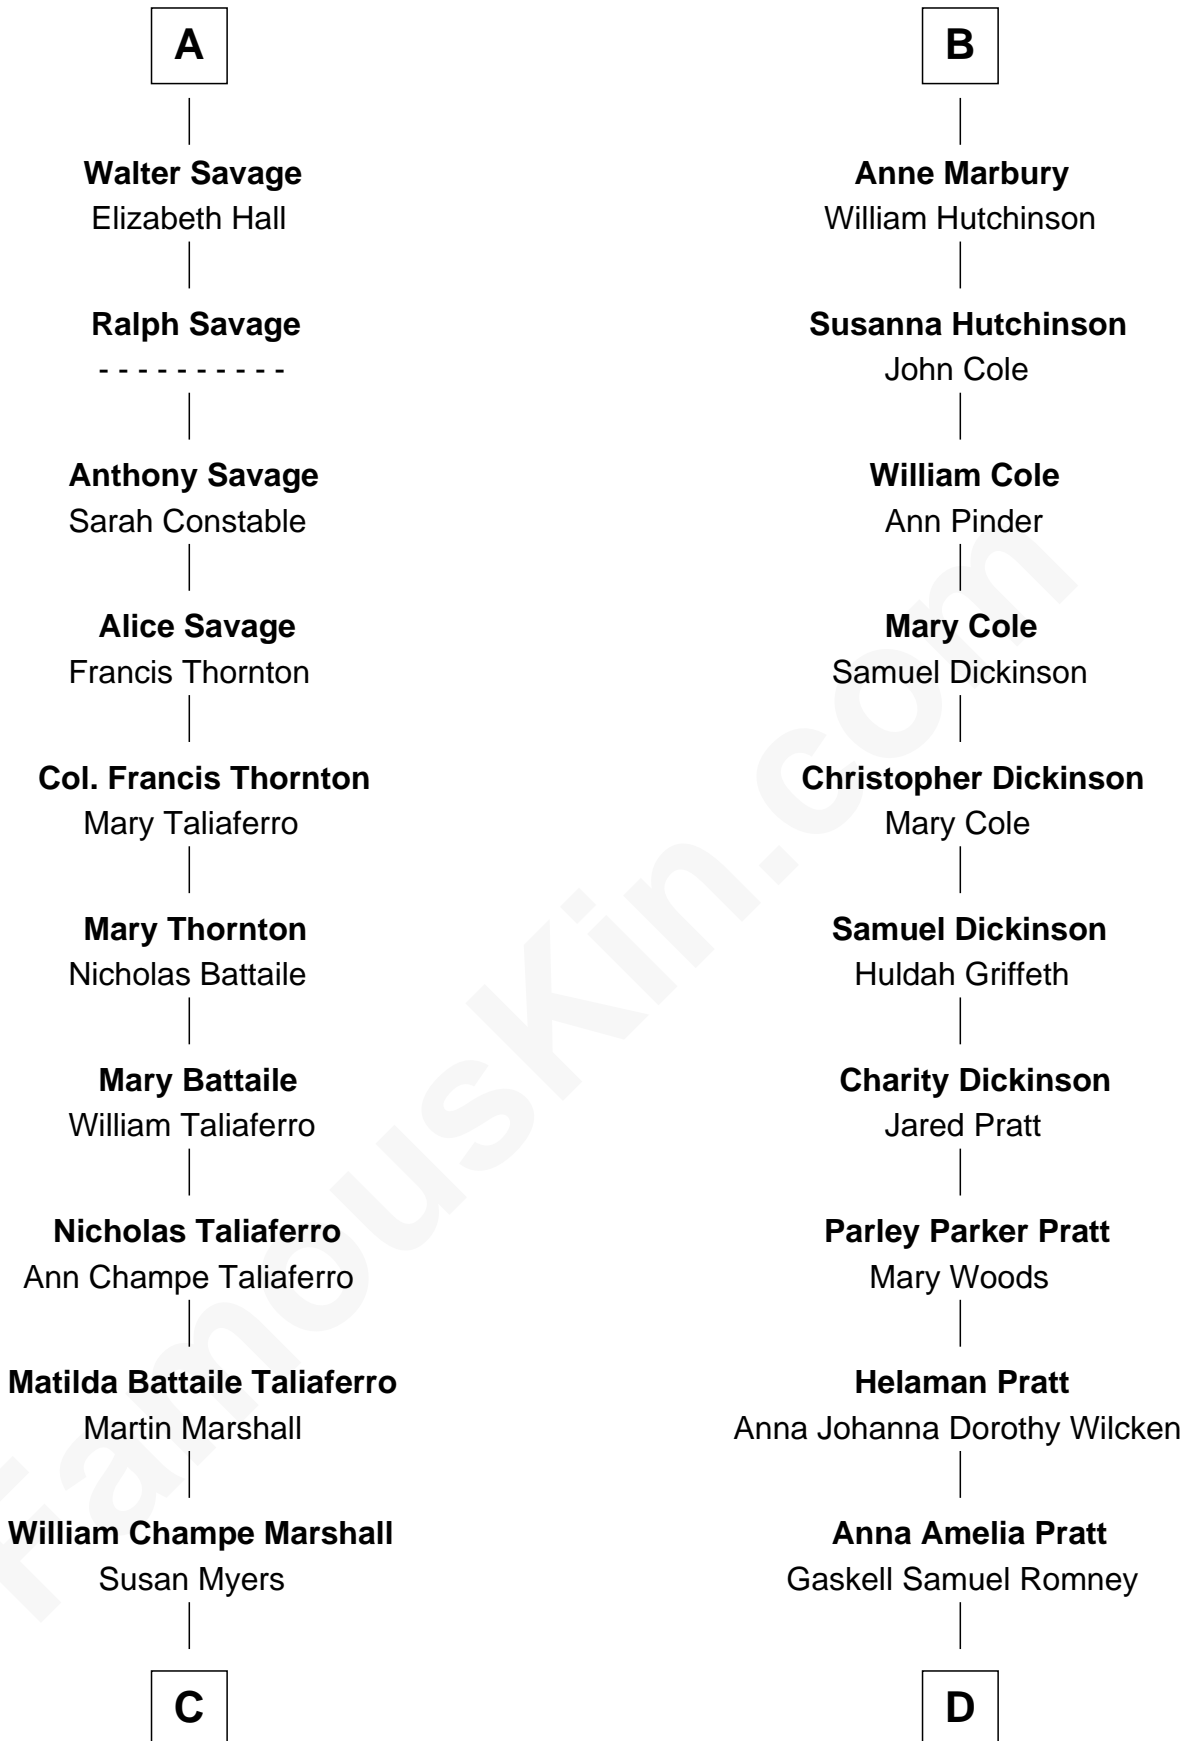

FamousKin.com

Relationship Chart of General George C. Marshall

Author of "The Marshall Plan"

18th cousin of

Mitt Romney

70th Governor of Massachusetts

C

George Catlett Marshall

Laura Emily Bradford

General George C. Marshall

U.S. Army - World War II

D

George Wilcken Romney

Lenore Emily LaFount

Mitt Romney

70th Governor of Massachusetts