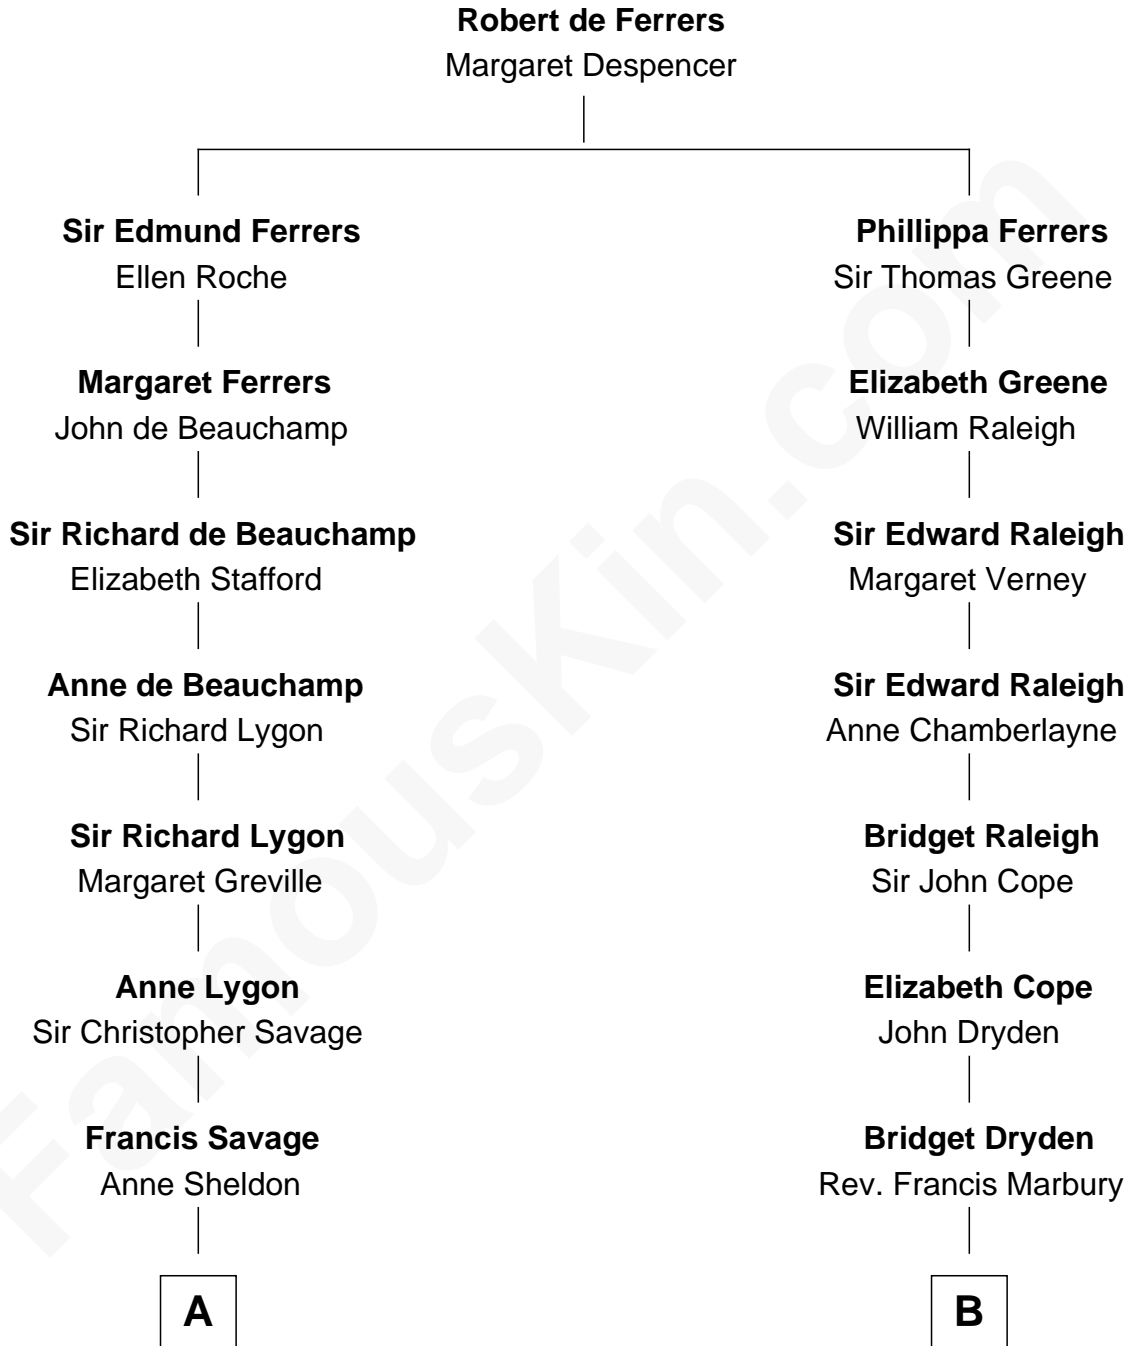

FamousKin.com

Relationship Chart of General George C. Marshall

Author of "The Marshall Plan"

18th cousin of

Mitt Romney

70th Governor of Massachusetts

C

George Catlett Marshall

Laura Emily Bradford

General George C. Marshall

U.S. Army - World War II

D

George Wilcken Romney

Lenore Emily LaFount

Mitt Romney

70th Governor of Massachusetts