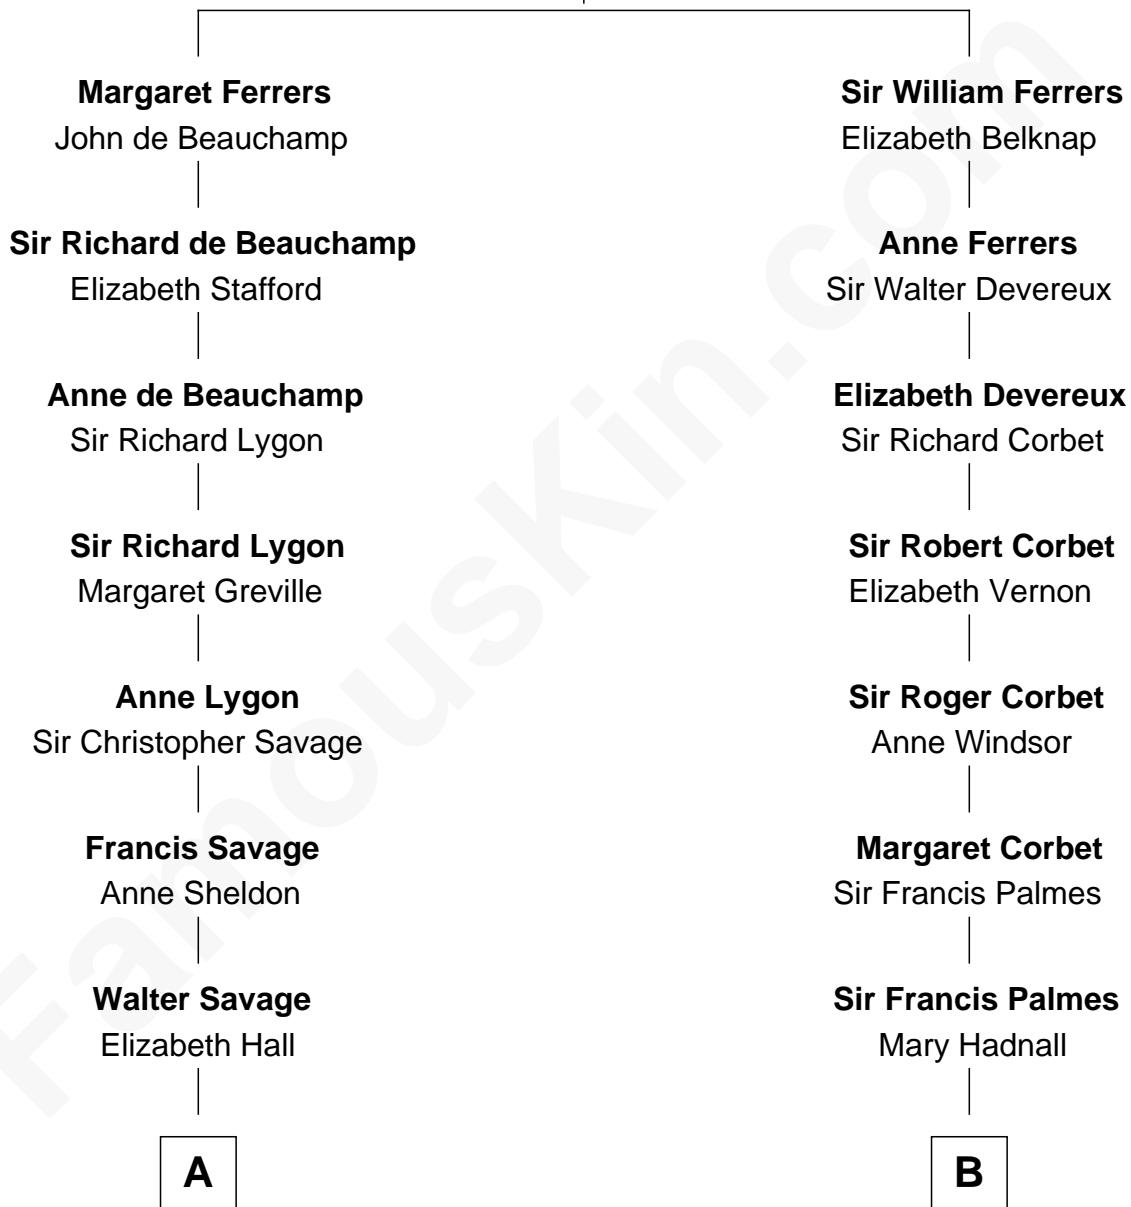

## Relationship Chart of General George C. Marshall

*Author of "The Marshall Plan"*

17th cousin 1 time removed of

**Nelson Rockefeller**

*41st U.S. Vice-President*

**Sir Edmund Ferrers**

Ellen Roche

C

**John Davison Rockefeller**

Abby Greene Aldrich

**Nelson Rockefeller**

*41st U.S. Vice-President*

FamousKin.com