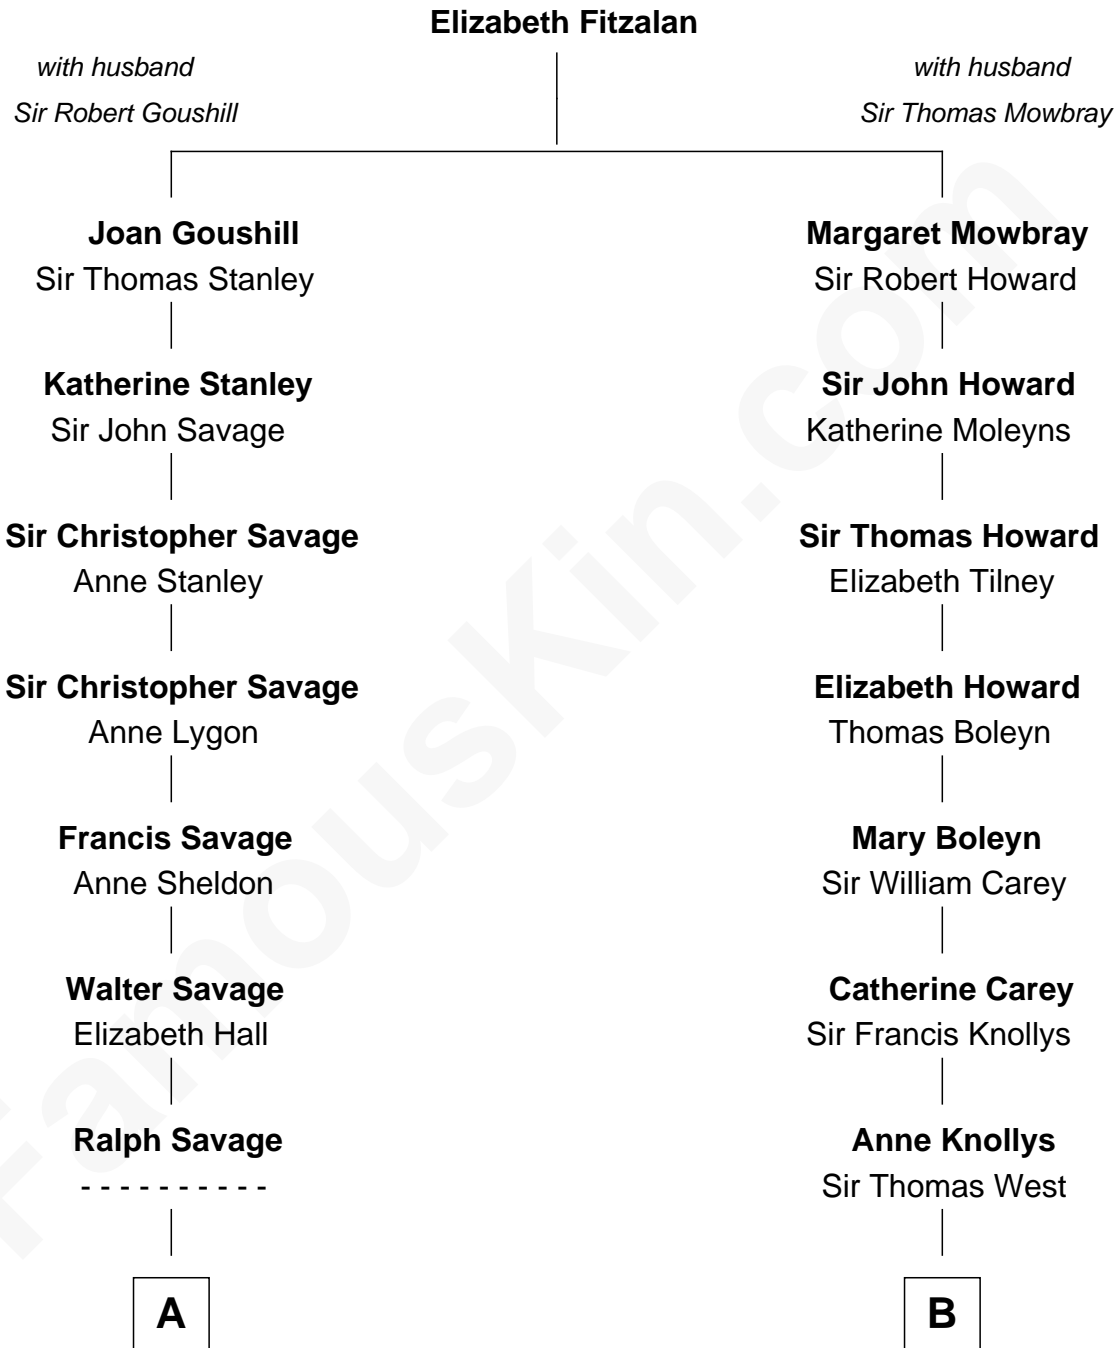

**FamousKin.com**  
**Relationship Chart of**  
**General George C. Marshall**  
*Author of "The Marshall Plan"*

16th cousin 2 times removed of

**Nelson Rockefeller**  
*41st U.S. Vice-President*

C

John Davison Rockefeller

Abby Greene Aldrich

Nelson Rockefeller

*41st U.S. Vice-President*

FamousKin.com