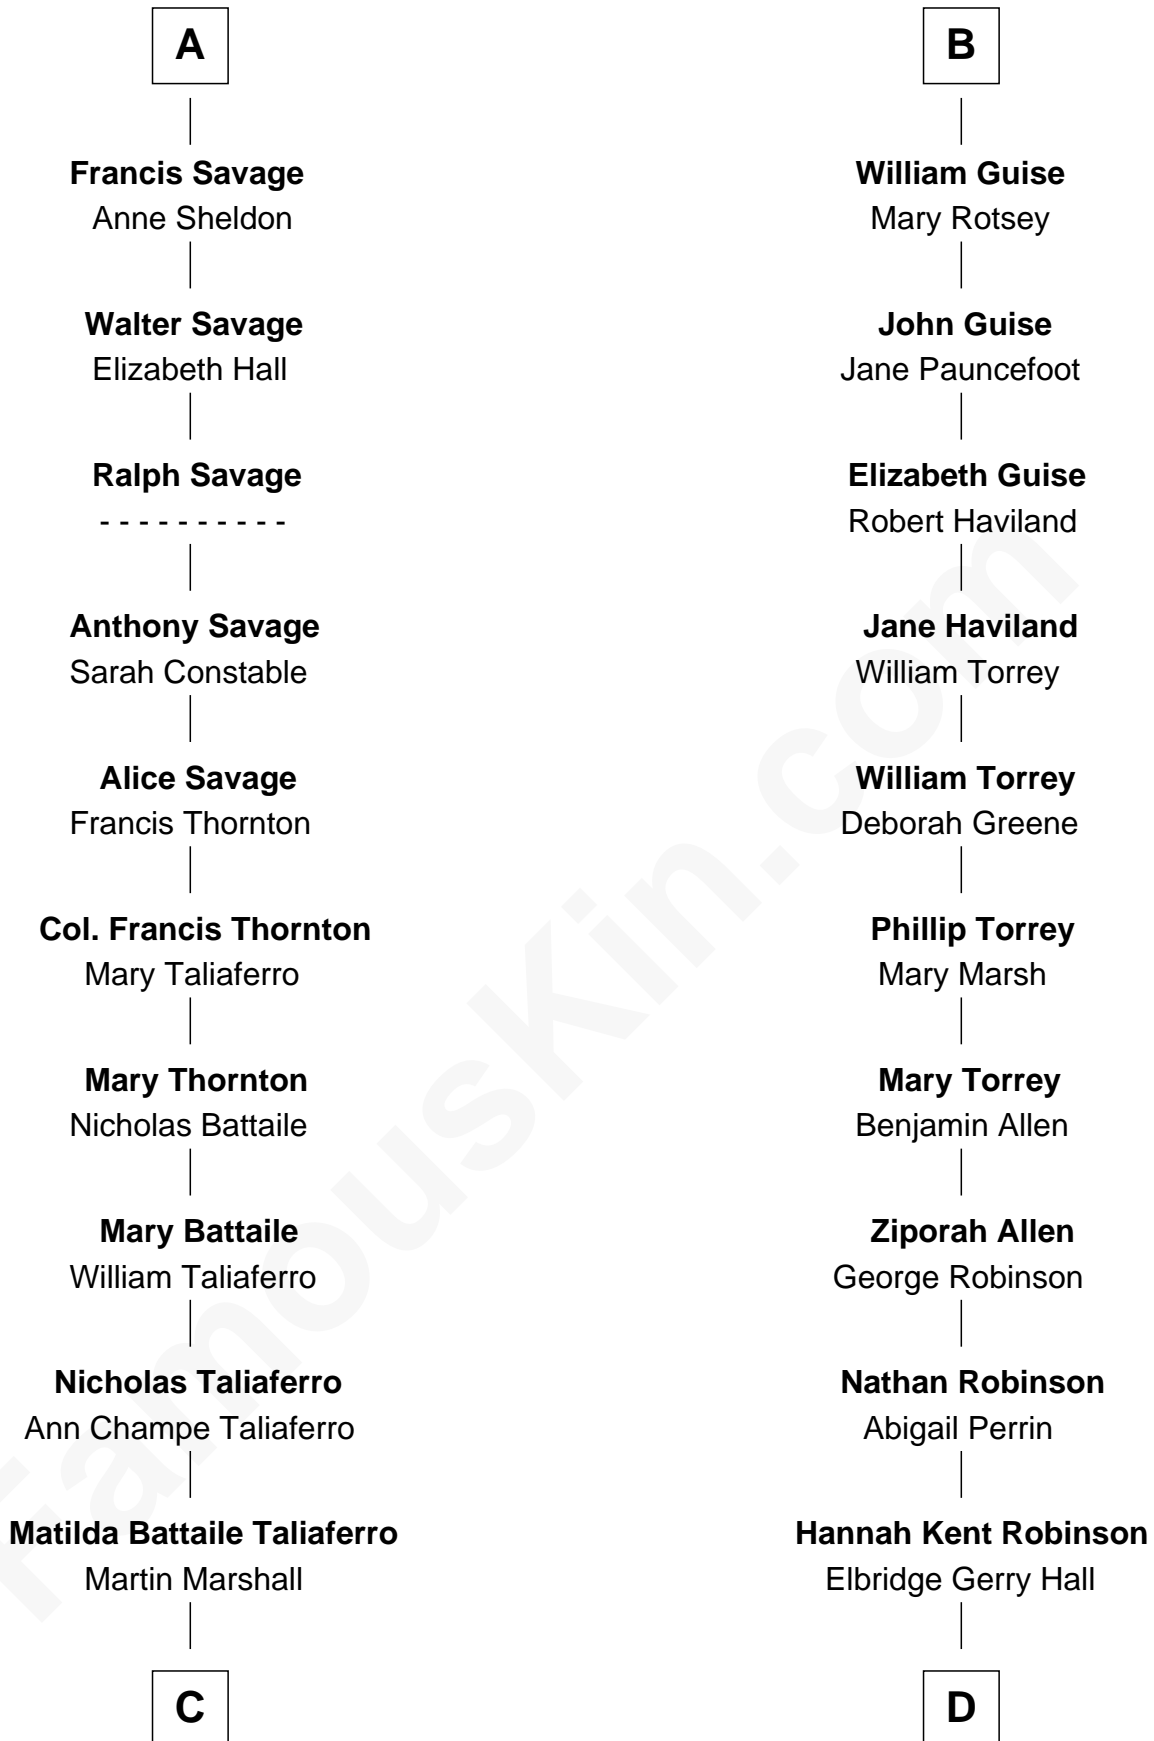

FamousKin.com
Relationship Chart of
General George C. Marshall
Author of "The Marshall Plan"

19th cousin 1 time removed of

Raquel Welch
Movie Actress

Henry Plantagenet
 Maud de Chaworth

C

William Champe Marshall

Susan Myers

George Catlett Marshall

Laura Emily Bradford

General George C. Marshall

U.S. Army - World War II

D

Justin Smith Hall

Sarah Mehitable Stanford

Emery Stanford Hall

Clara Louise Adams

Josephine Sarah Hall

Armando Carlos Tejada

Raquel Welch

aka Raquel Welch