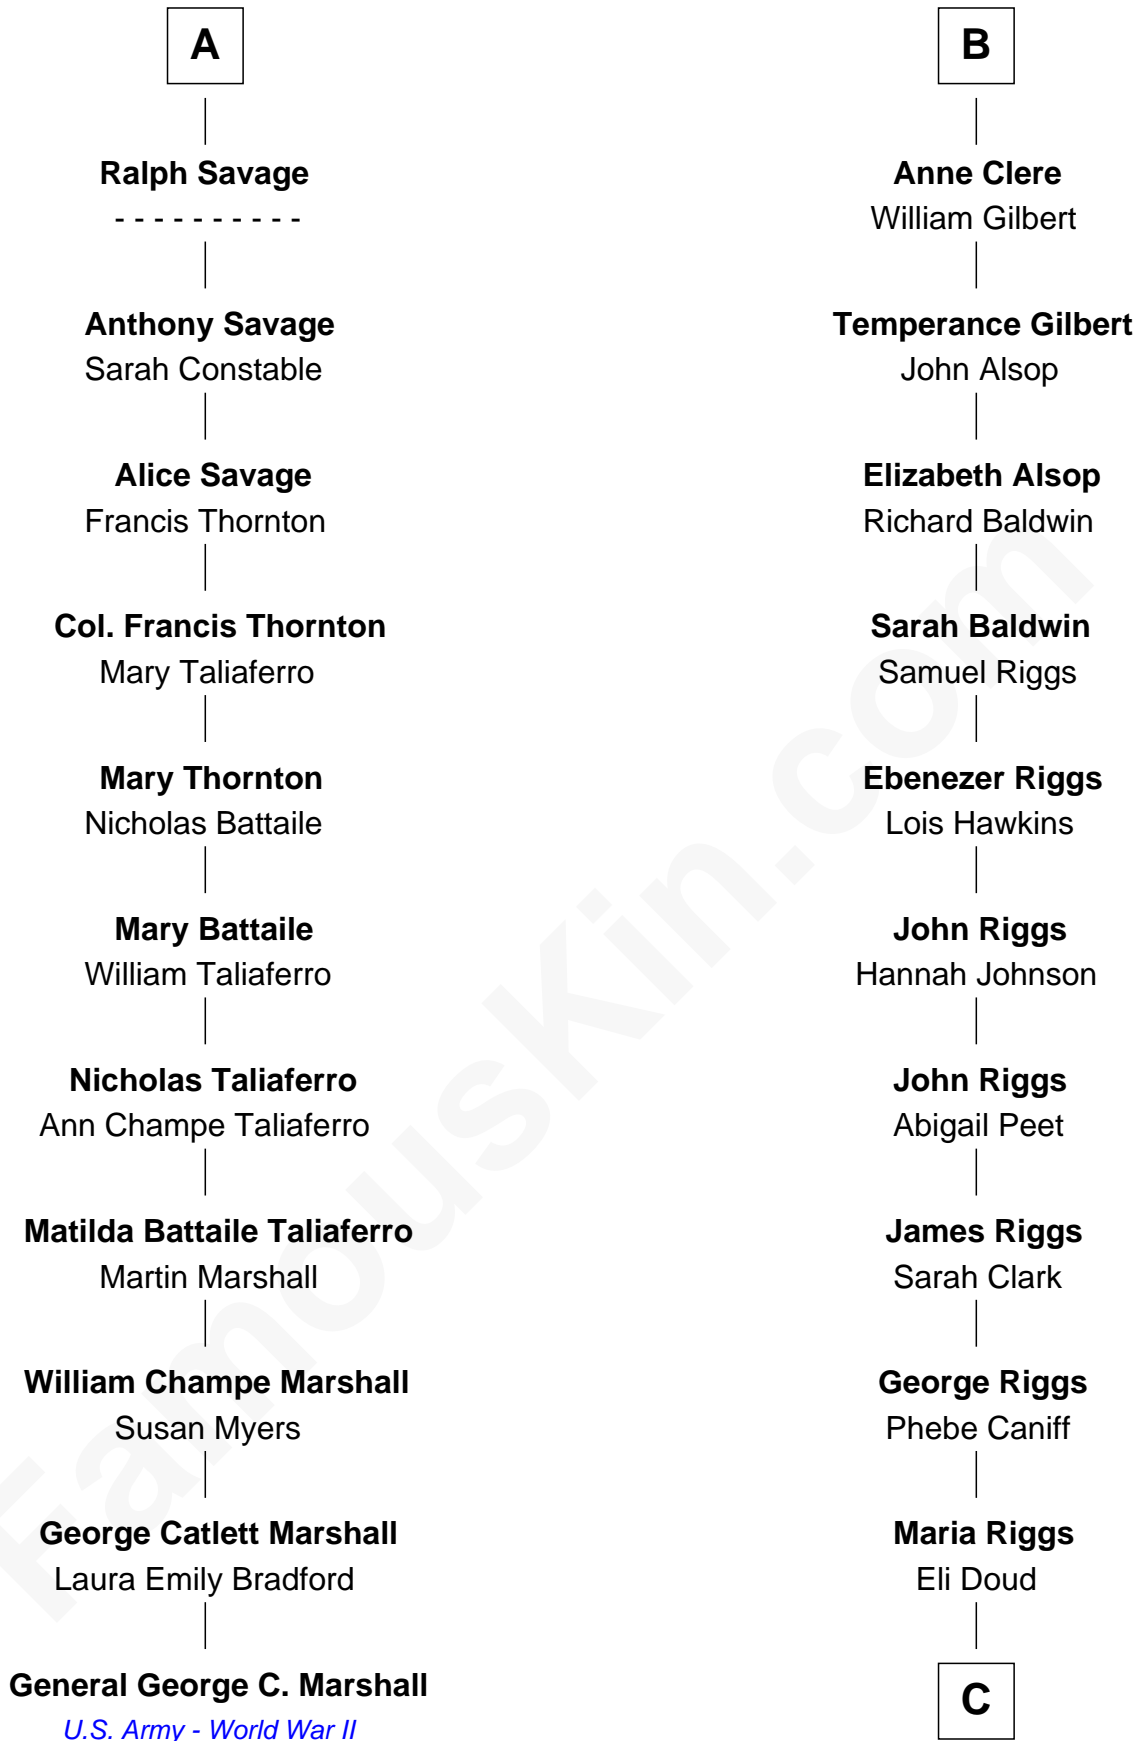

**FamousKin.com**  
**Relationship Chart of**  
**General George C. Marshall**  
*Author of "The Marshall Plan"*

**17th cousin 2 times removed of**  
**Mamie (Doud) Eisenhower**  
*First Lady of President Dwight Eisenhower*

C

**Royal Houghton Doud**

Mary Cornelia Sheldon

**John Sheldon Doud**

Elivera Mathilda Carlson

**Mamie (Doud) Eisenhower**

*First Lady of Dwight Eisenhower*

FamousKin.com