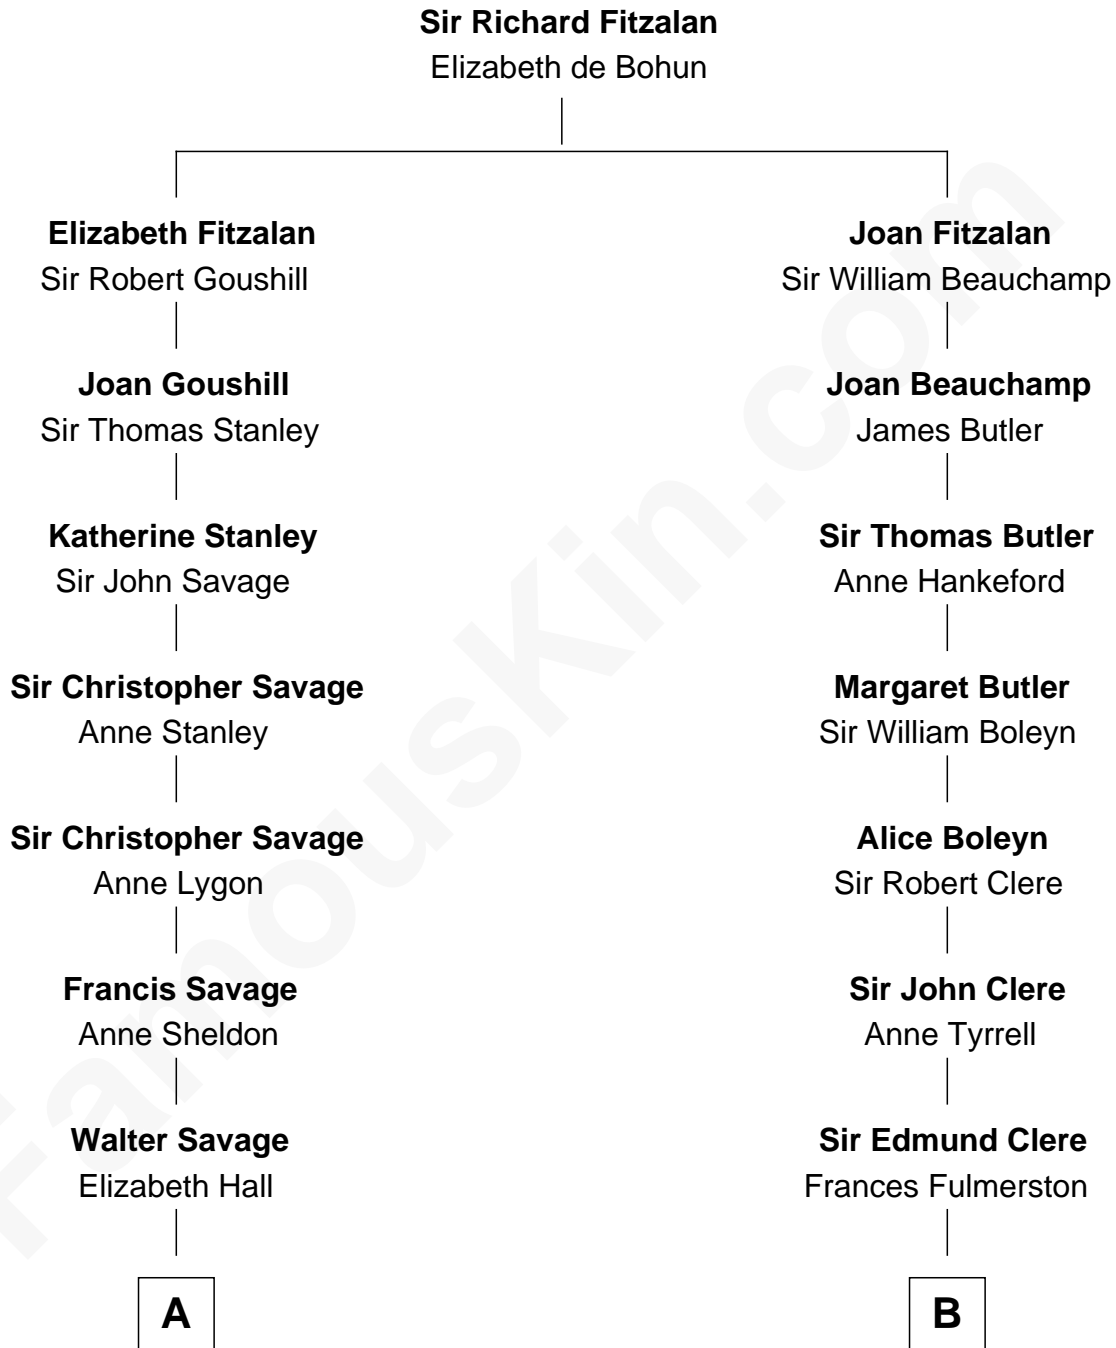

**FamousKin.com**  
**Relationship Chart of**  
**General George C. Marshall**  
*Author of "The Marshall Plan"*

**17th cousin 2 times removed of**  
**Mamie (Doud) Eisenhower**  
*First Lady of President Dwight Eisenhower*

C

**Royal Houghton Doud**

Mary Cornelia Sheldon

**John Sheldon Doud**

Elivera Mathilda Carlson

**Mamie (Doud) Eisenhower**

*First Lady of Dwight Eisenhower*

FamousKin.com