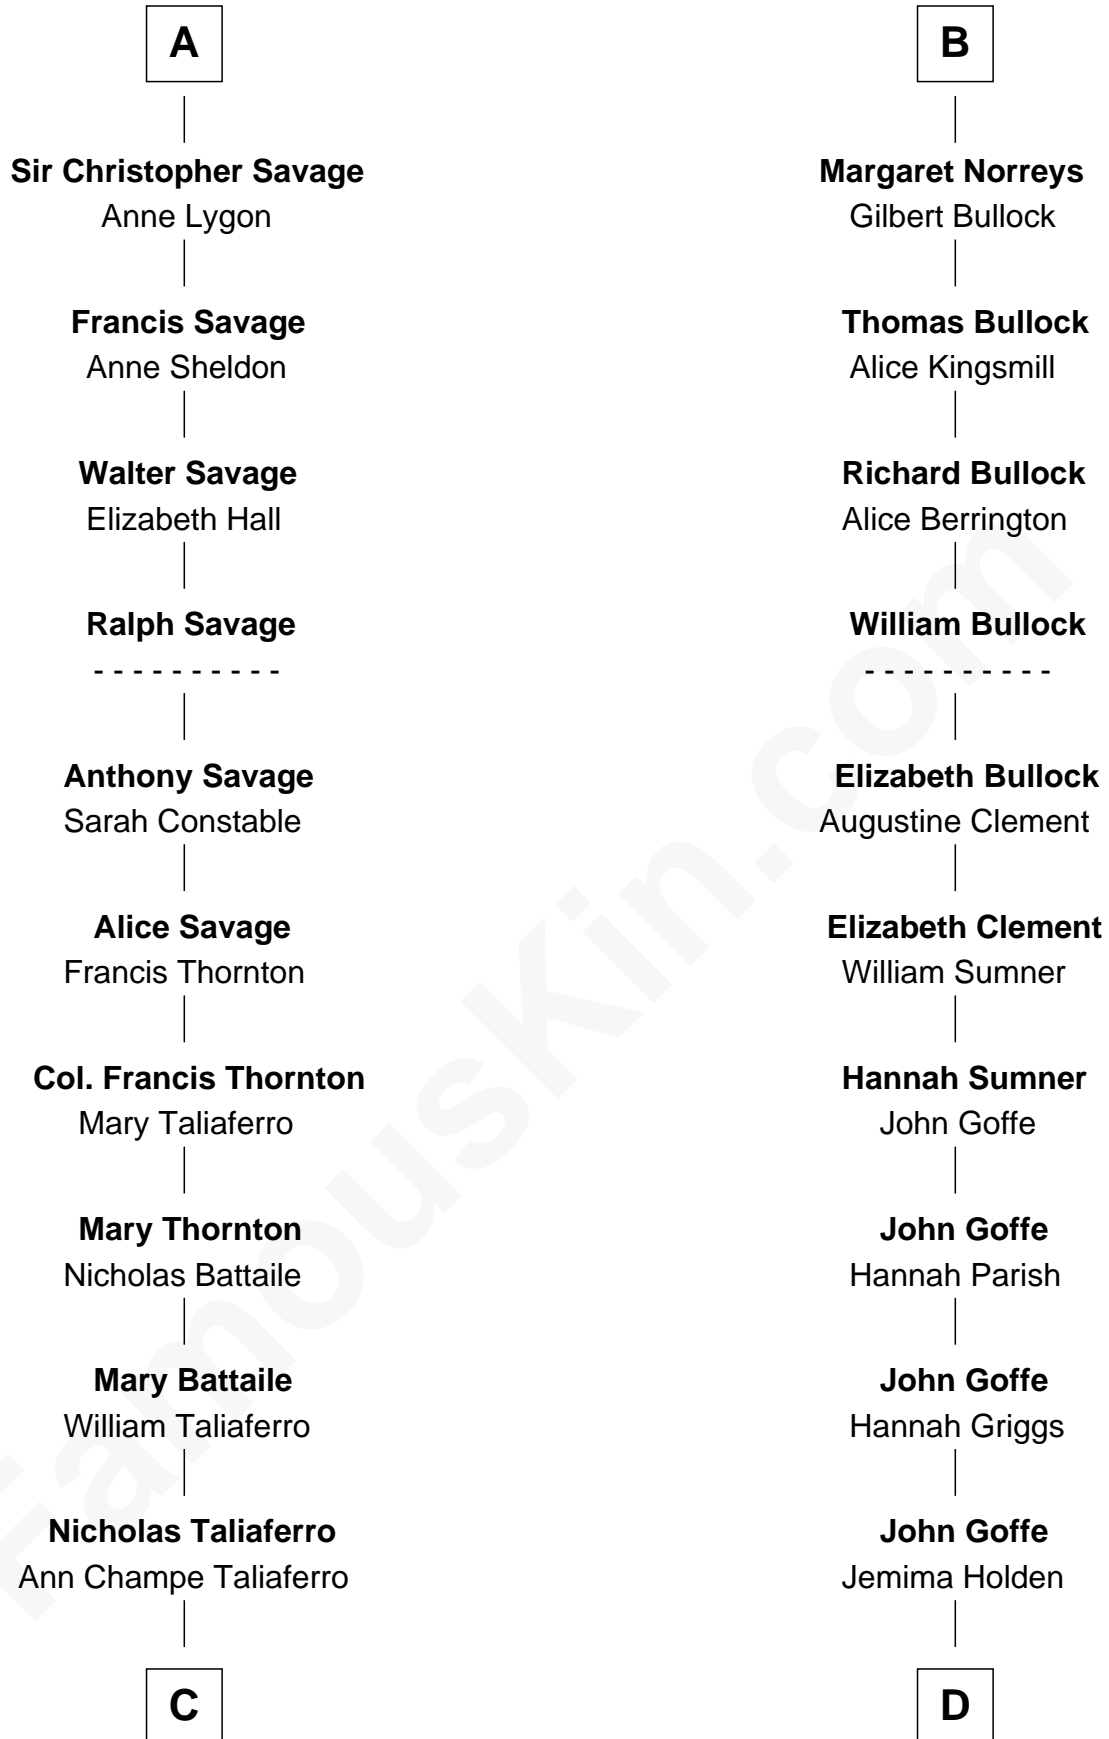

FamousKin.com

Relationship Chart of General George C. Marshall

Author of "The Marshall Plan"

20th cousin 1 time removed of

Lou (Henry) Hoover

First Lady of President Herbert Hoover

C

Matilda Battaile Taliaferro

Martin Marshall

William Champe Marshall

Susan Myers

George Catlett Marshall

Laura Emily Bradford

General George C. Marshall

U.S. Army - World War II

D