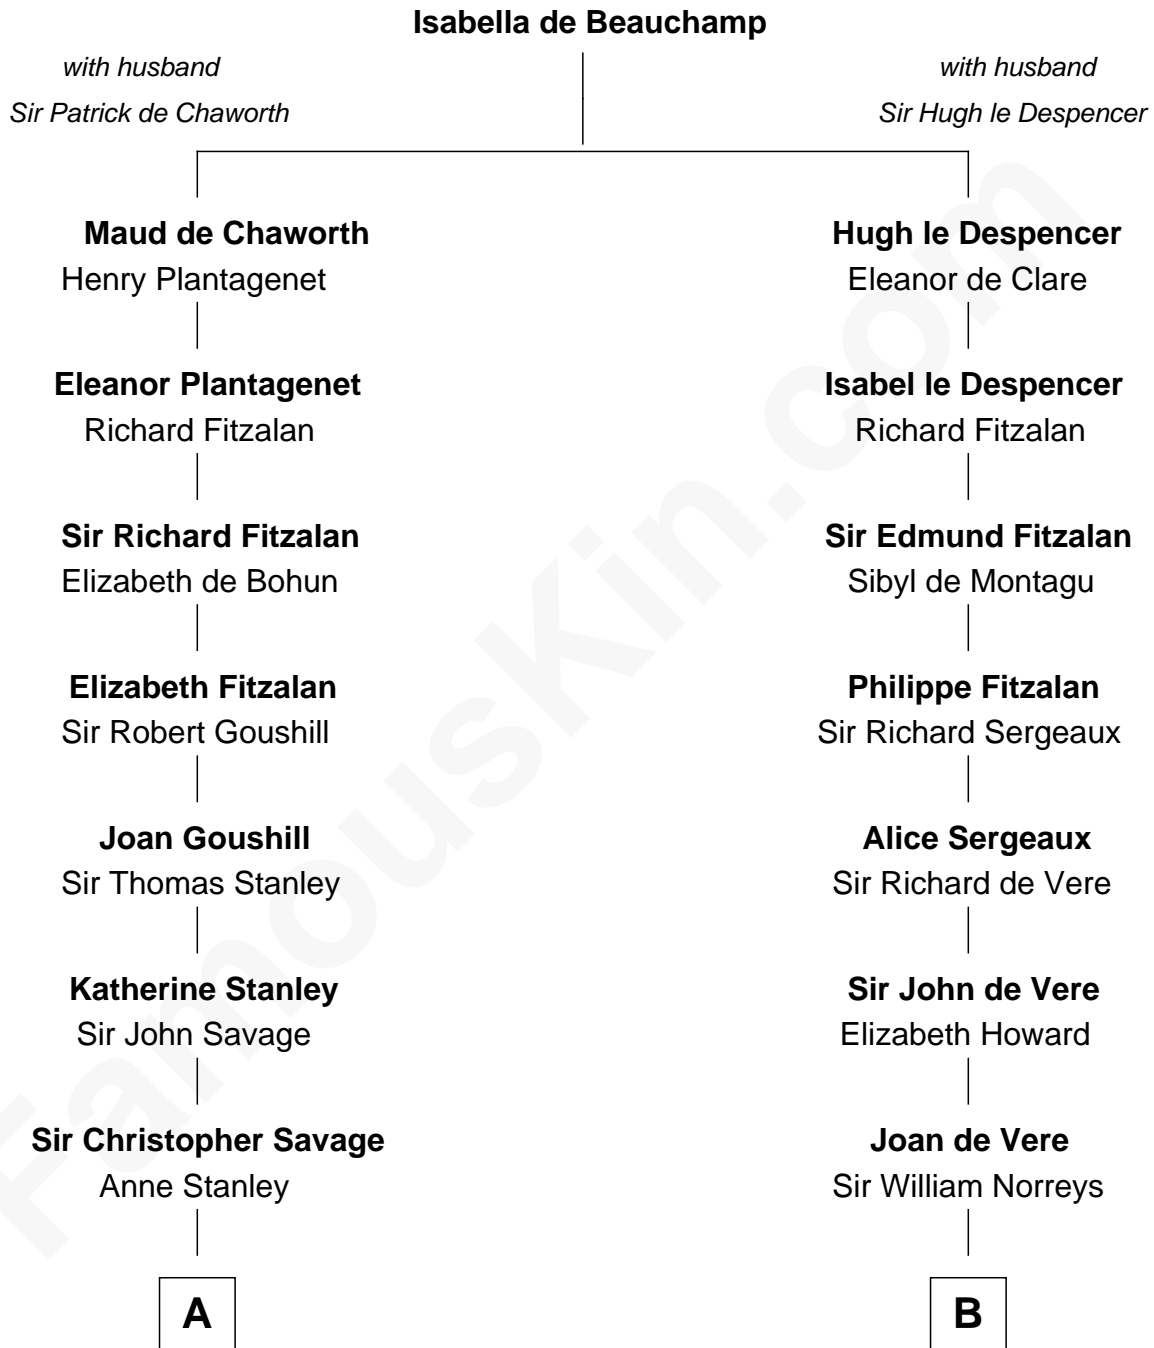

FamousKin.com

Relationship Chart of General George C. Marshall

Author of "The Marshall Plan"

20th cousin 1 time removed of

Lou (Henry) Hoover

First Lady of President Herbert Hoover

C

Matilda Battaile Taliaferro

Martin Marshall

William Champe Marshall

Susan Myers

George Catlett Marshall

Laura Emily Bradford

General George C. Marshall

U.S. Army - World War II

D