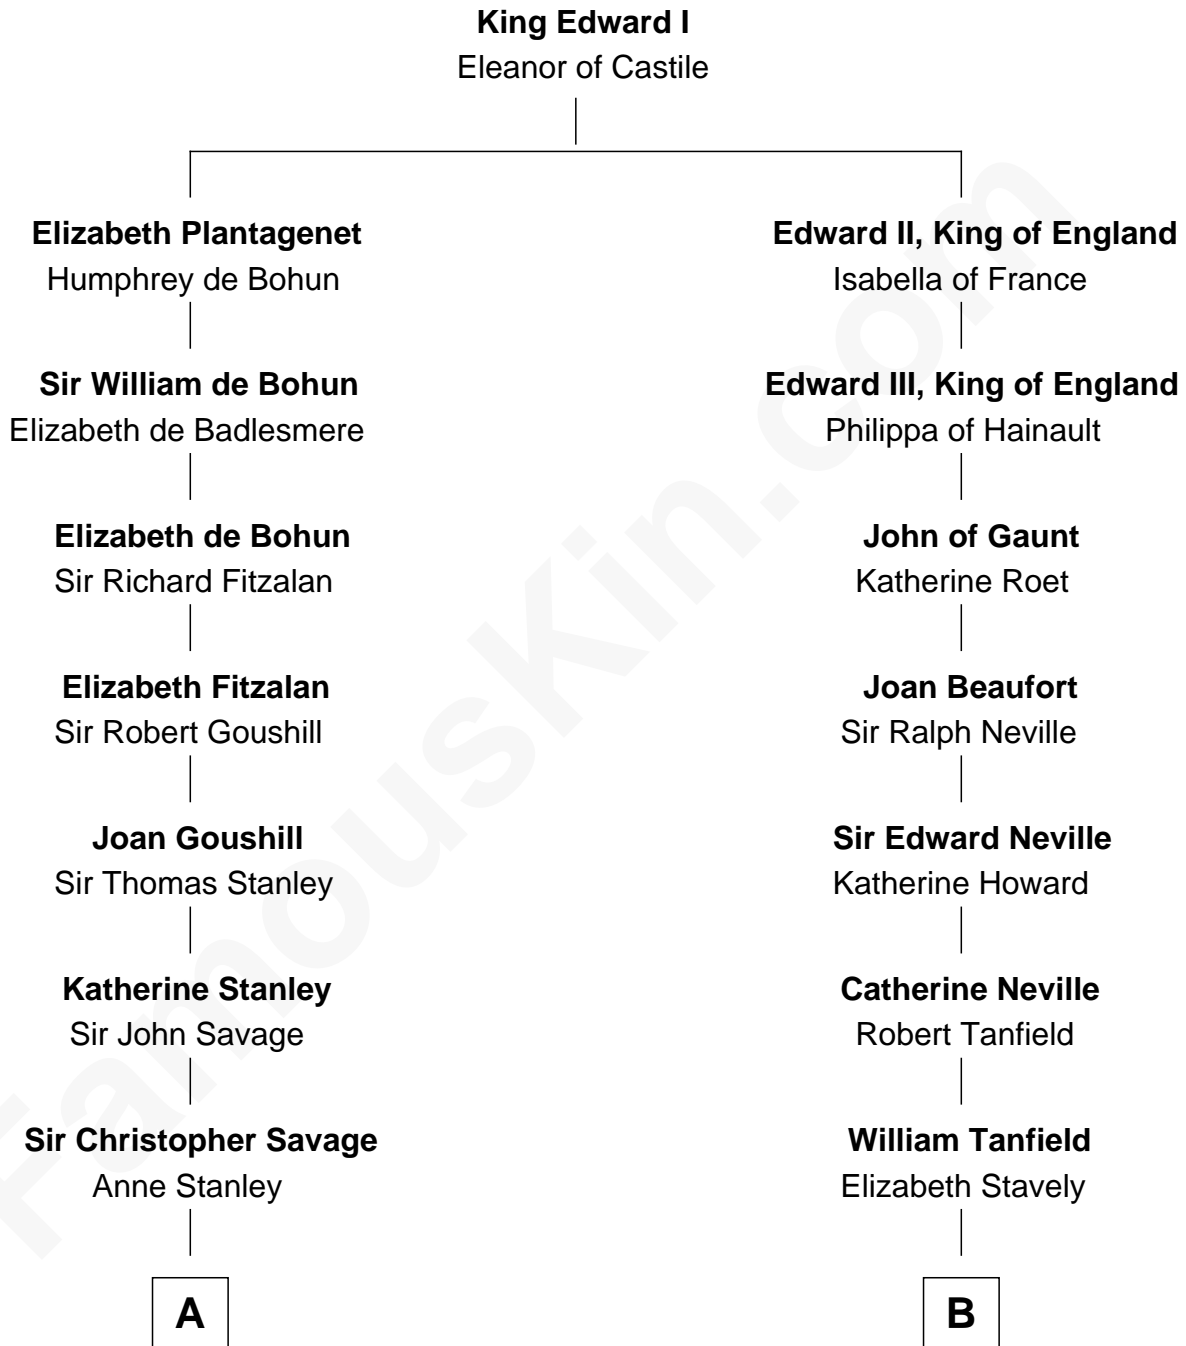

## Relationship Chart of General George C. Marshall

*Author of "The Marshall Plan"*

18th cousin 2 times removed of

**William Fishback**

*17th Governor of Arkansas*

**C**

**Matilda Battaile Taliaferro**

Martin Marshall

**William Champe Marshall**

Susan Myers

**George Catlett Marshall**

Laura Emily Bradford

**General George C. Marshall**

*U.S. Army - World War II*

**D**

**Sophia Ann Yates**

Frederick Fishback

**William Fishback**

*17th Governor of Arkansas*

FamousKin.com