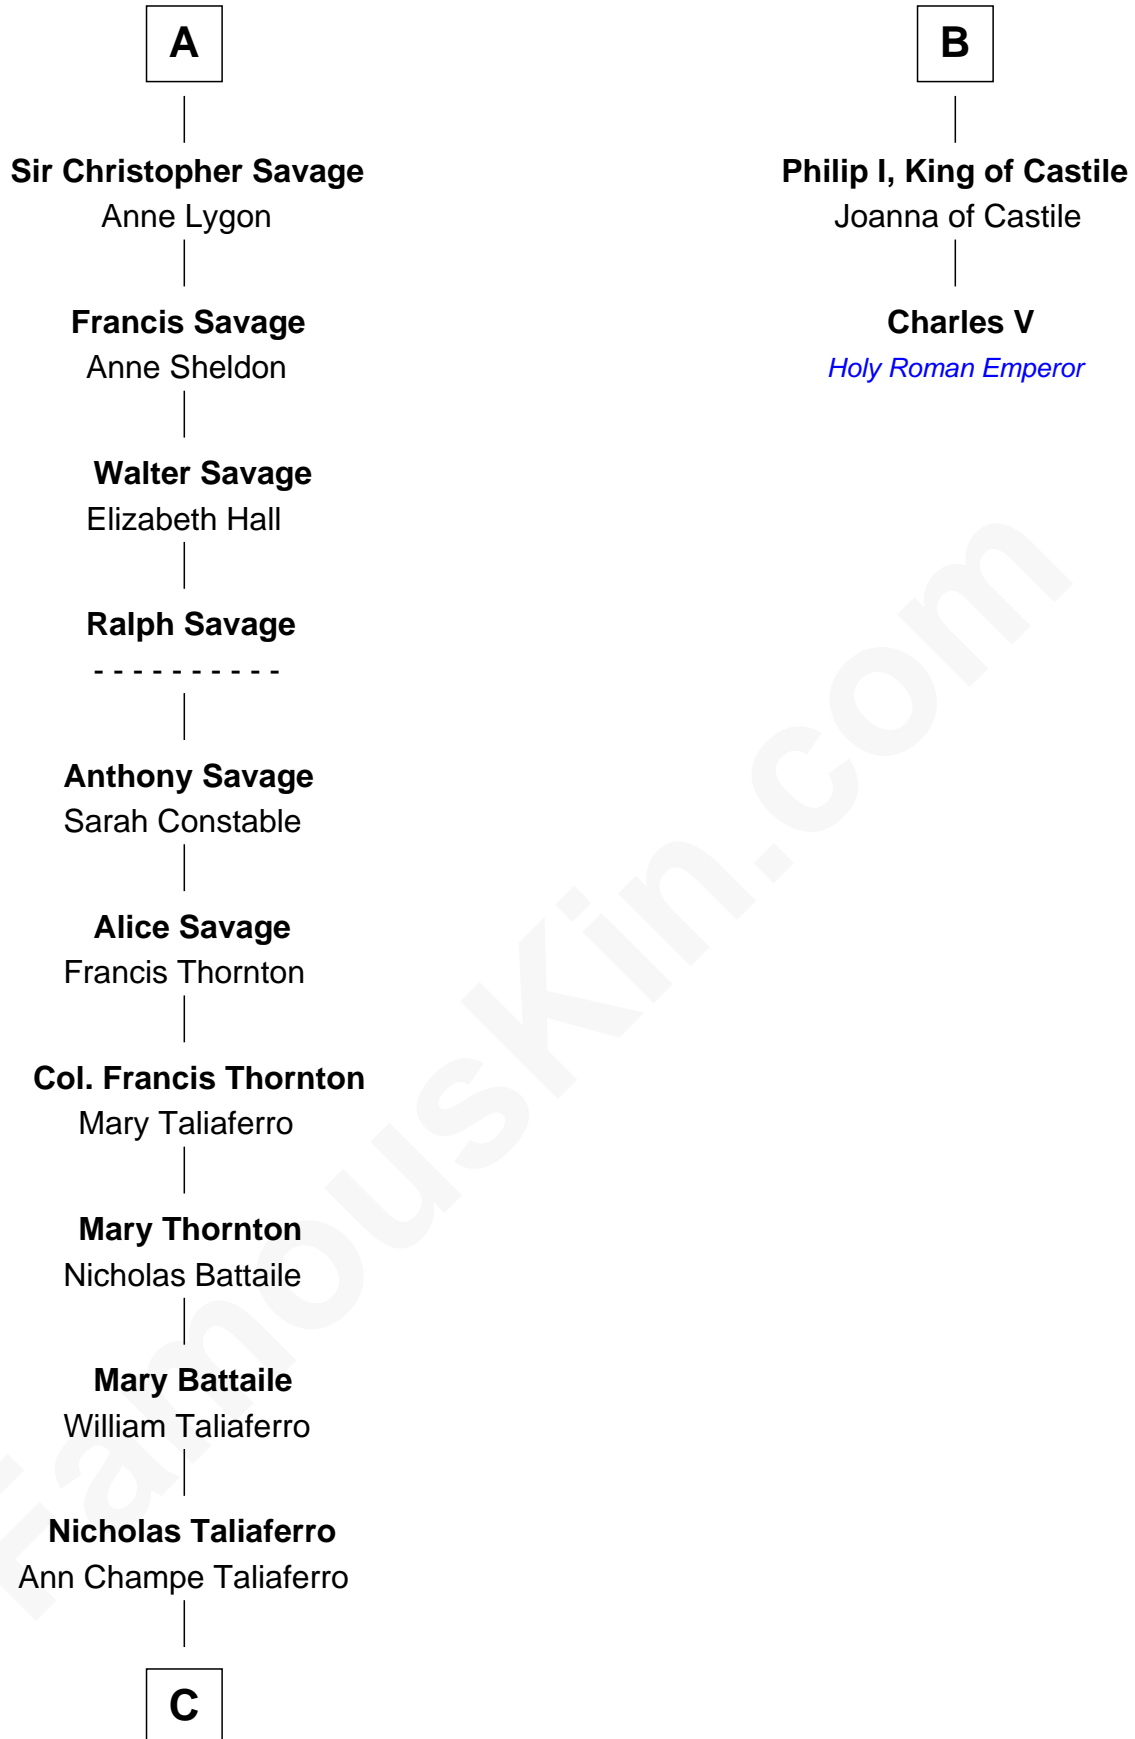

**FamousKin.com**  
**Relationship Chart of**  
**General George C. Marshall**  
*Author of "The Marshall Plan"*

8th cousin 12 times removed of

**Charles V**  
*Holy Roman Emperor*

**C**

—  
**Matilda Battaile Taliaferro**

Martin Marshall

—  
**William Champe Marshall**

Susan Myers

—  
**George Catlett Marshall**

Laura Emily Bradford

—  
**General George C. Marshall**

*U.S. Army - World War II*

FamousKin.com