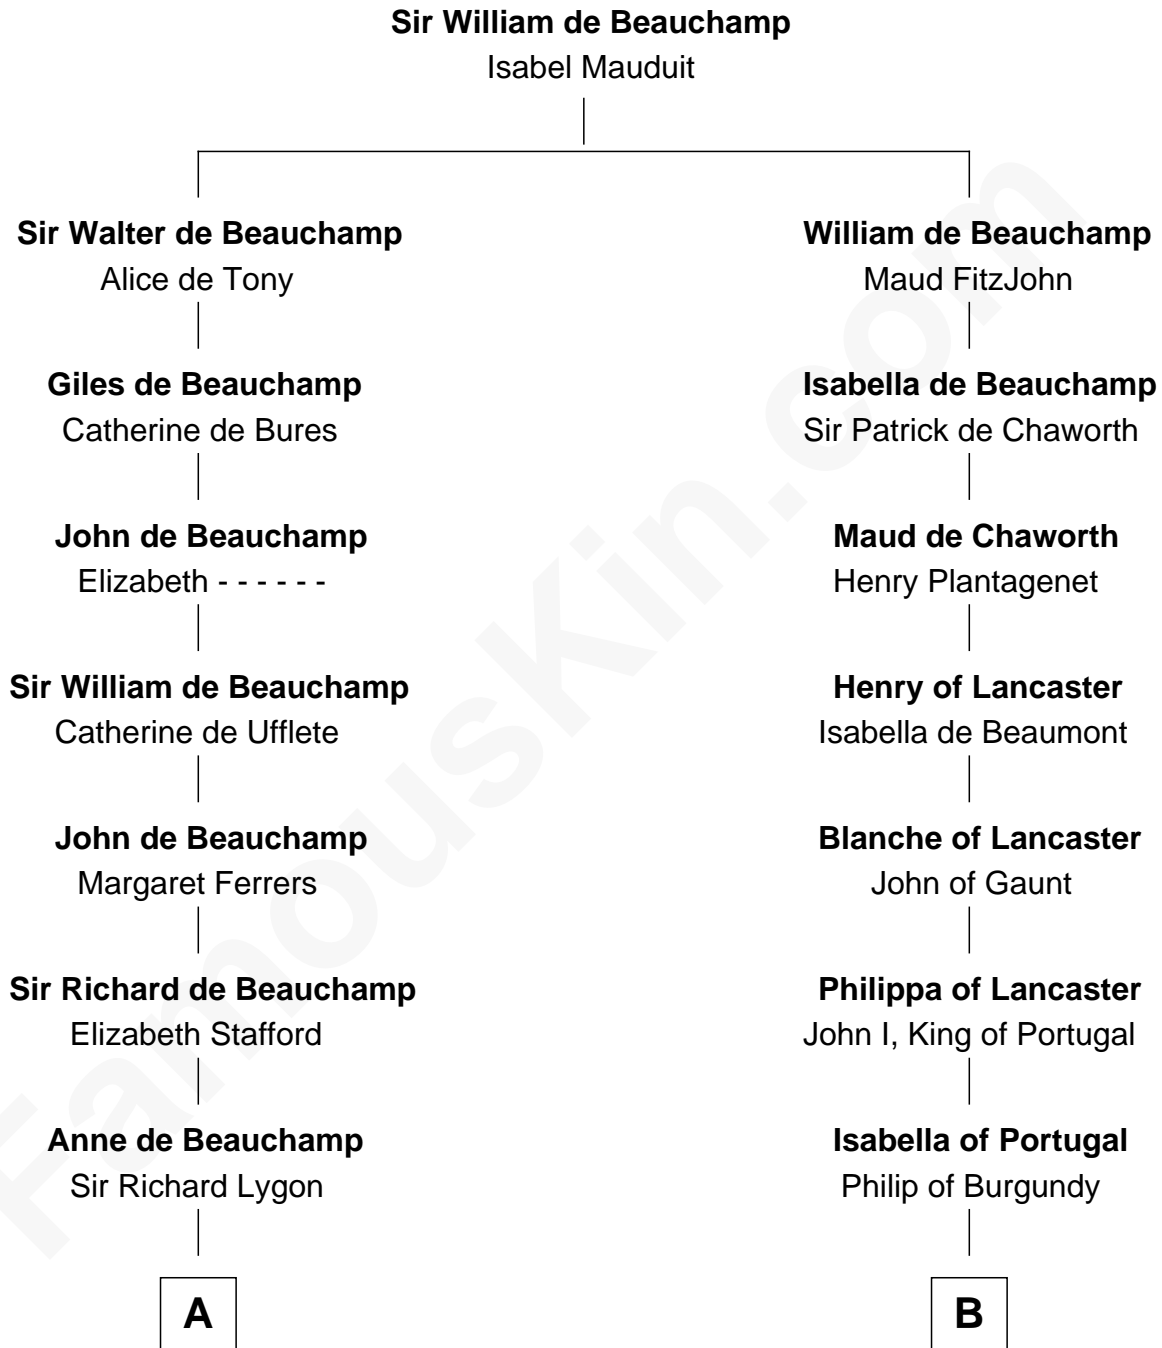

FamousKin.com
Relationship Chart of
General George C. Marshall
Author of "The Marshall Plan"

10th cousin 11 times removed of
Charles V
Holy Roman Emperor

C

Nicholas Taliaferro
Ann Champe Taliaferro

Matilda Battaile Taliaferro
Martin Marshall

William Champe Marshall
Susan Myers

George Catlett Marshall
Laura Emily Bradford

General George C. Marshall
U.S. Army - World War II

FamousKin.com