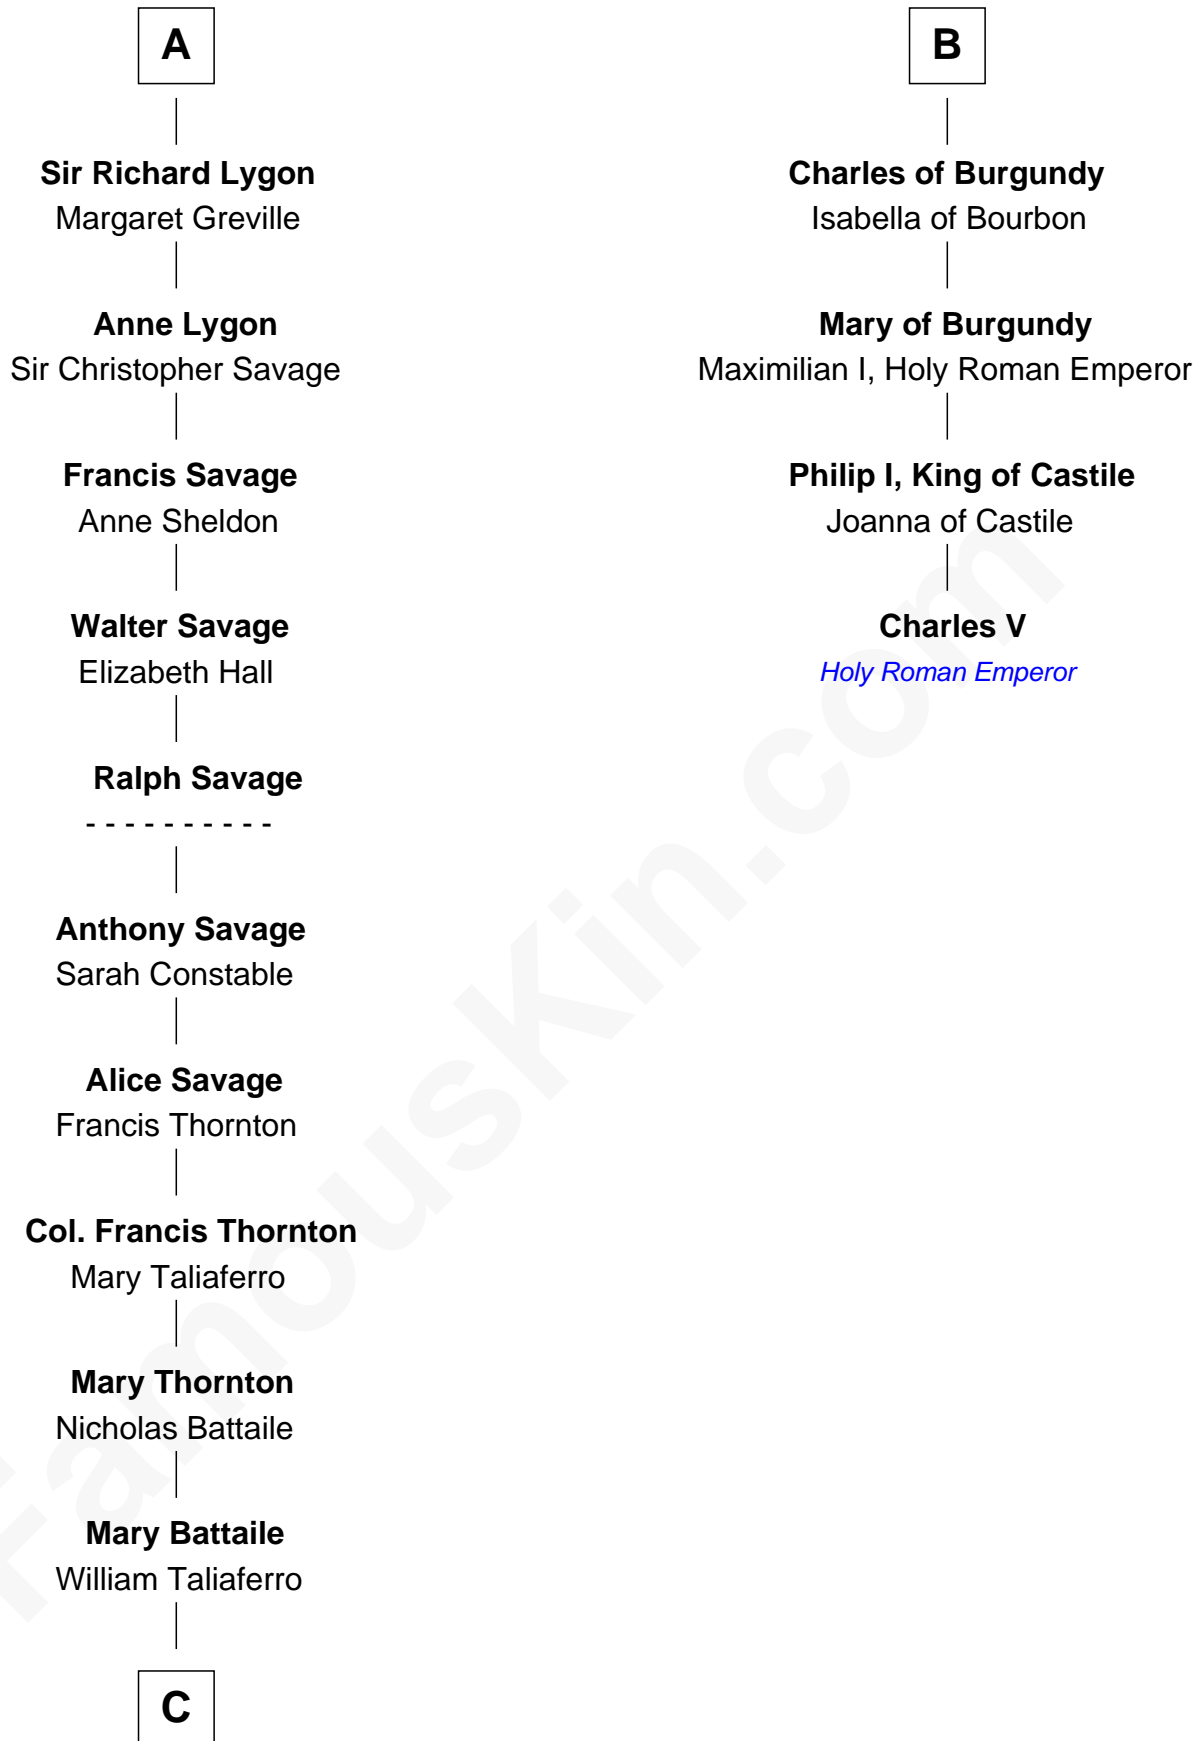

FamousKin.com
Relationship Chart of
General George C. Marshall
Author of "The Marshall Plan"

10th cousin 11 times removed of
Charles V
Holy Roman Emperor

C

Nicholas Taliaferro
Ann Champe Taliaferro

Matilda Battaile Taliaferro
Martin Marshall