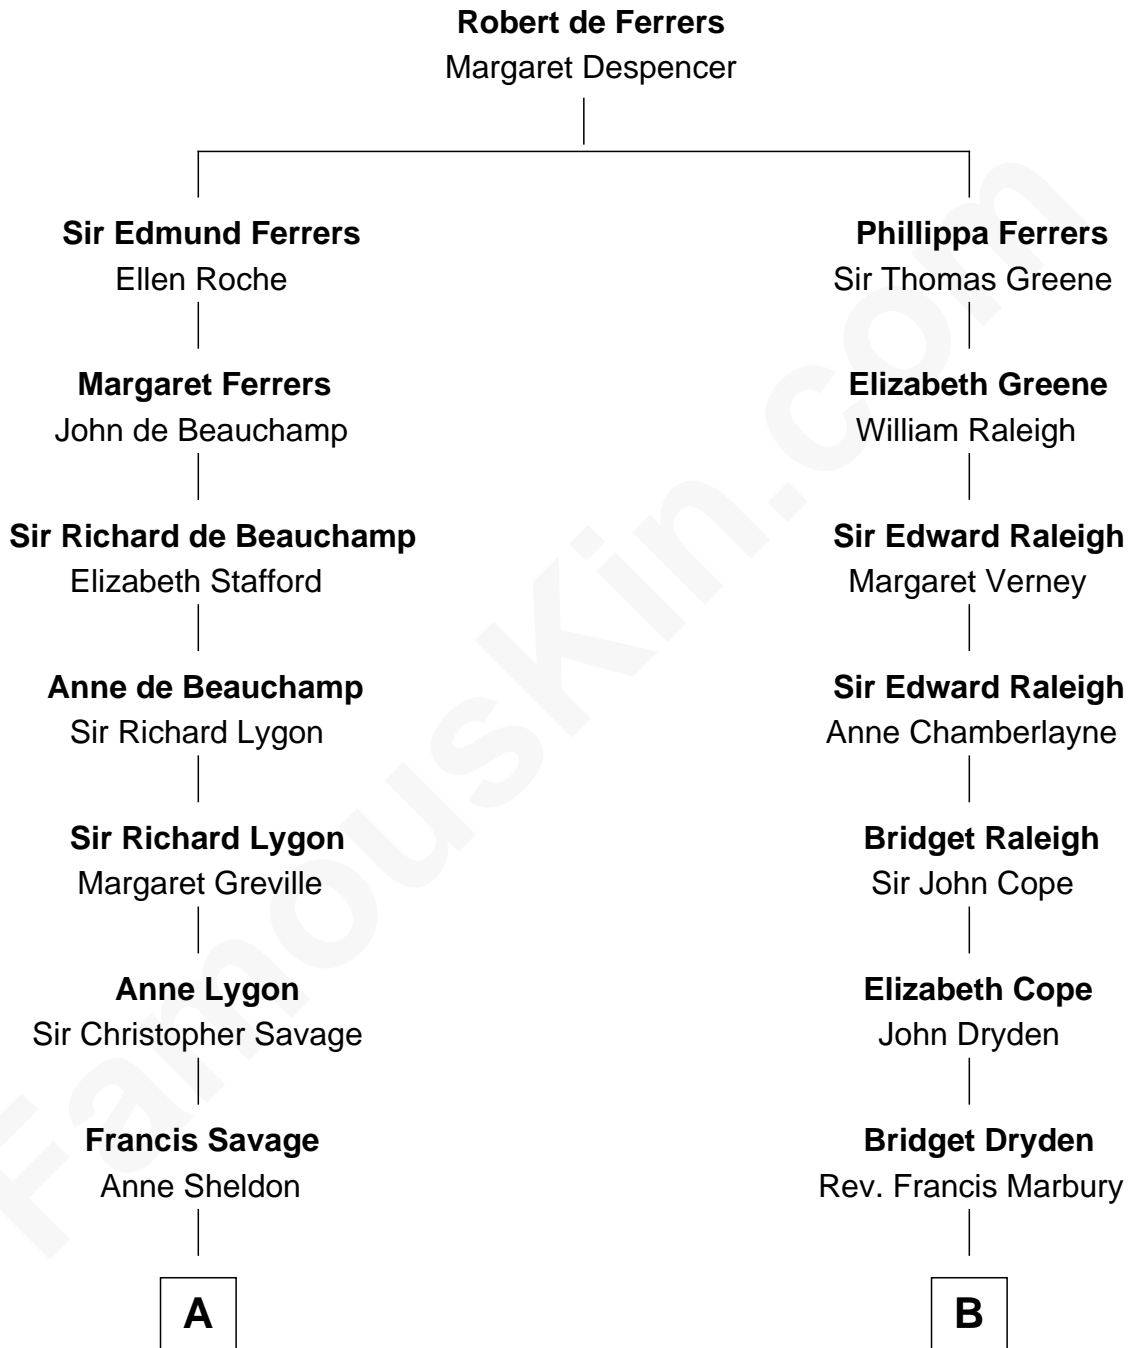

# FamousKin.com

## Relationship Chart of General George C. Marshall

*Author of "The Marshall Plan"*

15th cousin 3 times removed of

**Stephen A. Douglas**

*Participated in Lincoln-Douglas Debates*

C

George Catlett Marshall

Laura Emily Bradford