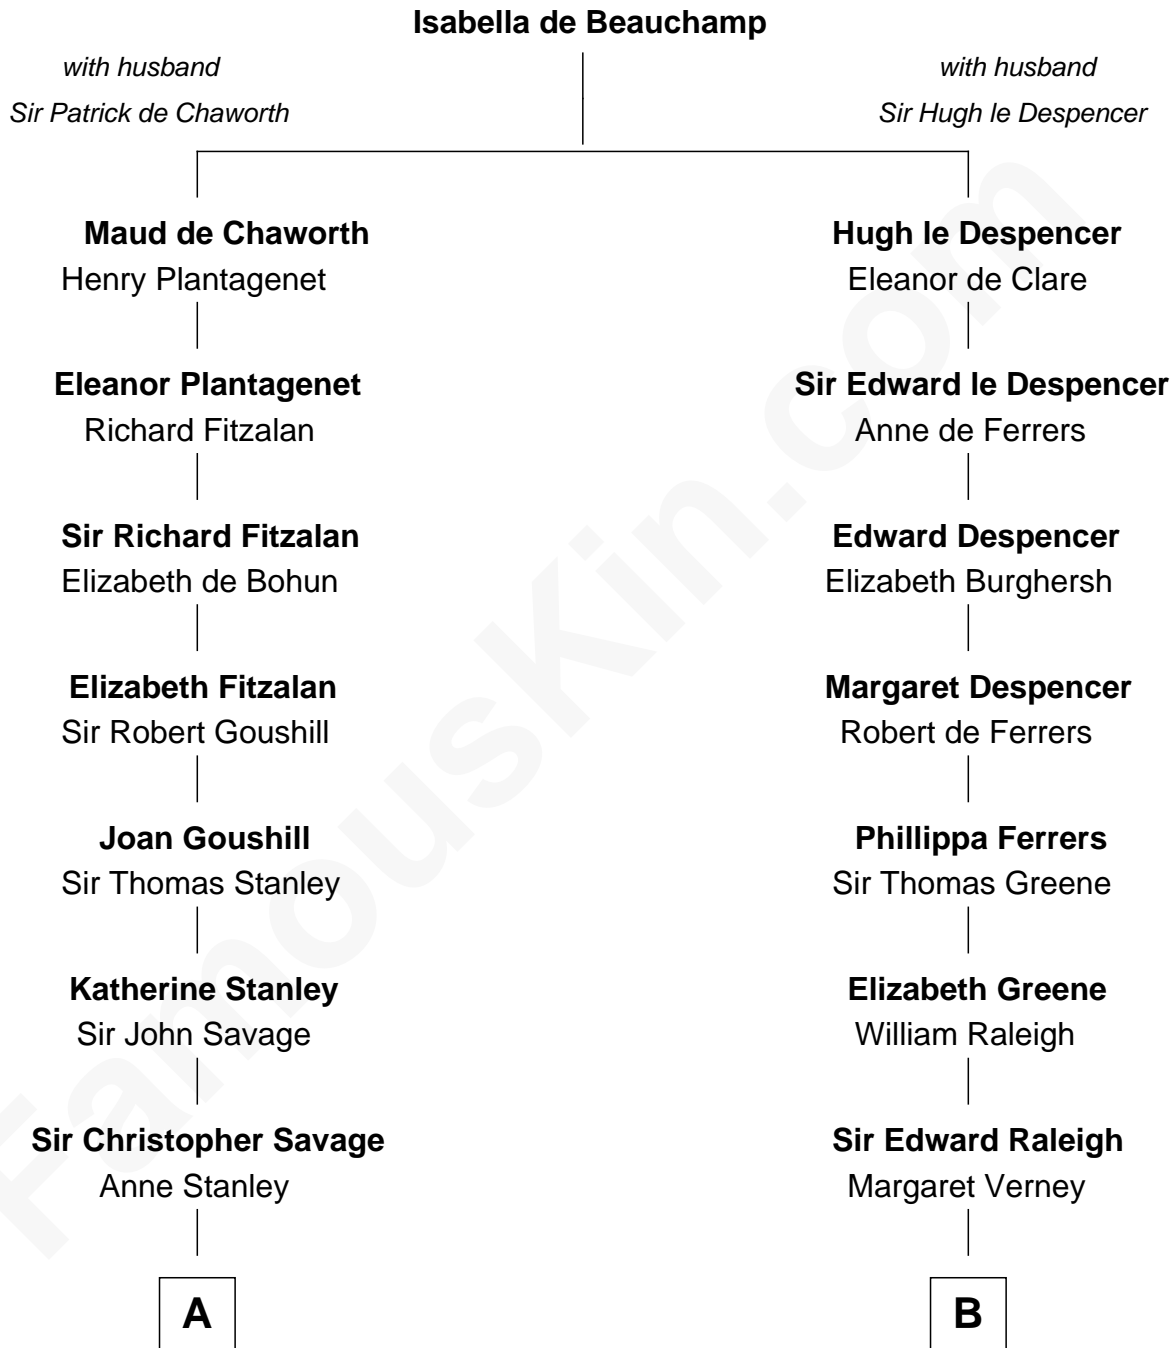

FamousKin.com

Relationship Chart of General George C. Marshall

Author of "The Marshall Plan"

19th cousin 1 time removed of

Stephen A. Douglas

Participated in Lincoln-Douglas Debates

C

Matilda Battaile Taliaferro

Martin Marshall

William Champe Marshall

Susan Myers

George Catlett Marshall

Laura Emily Bradford

General George C. Marshall

U.S. Army - World War II

D