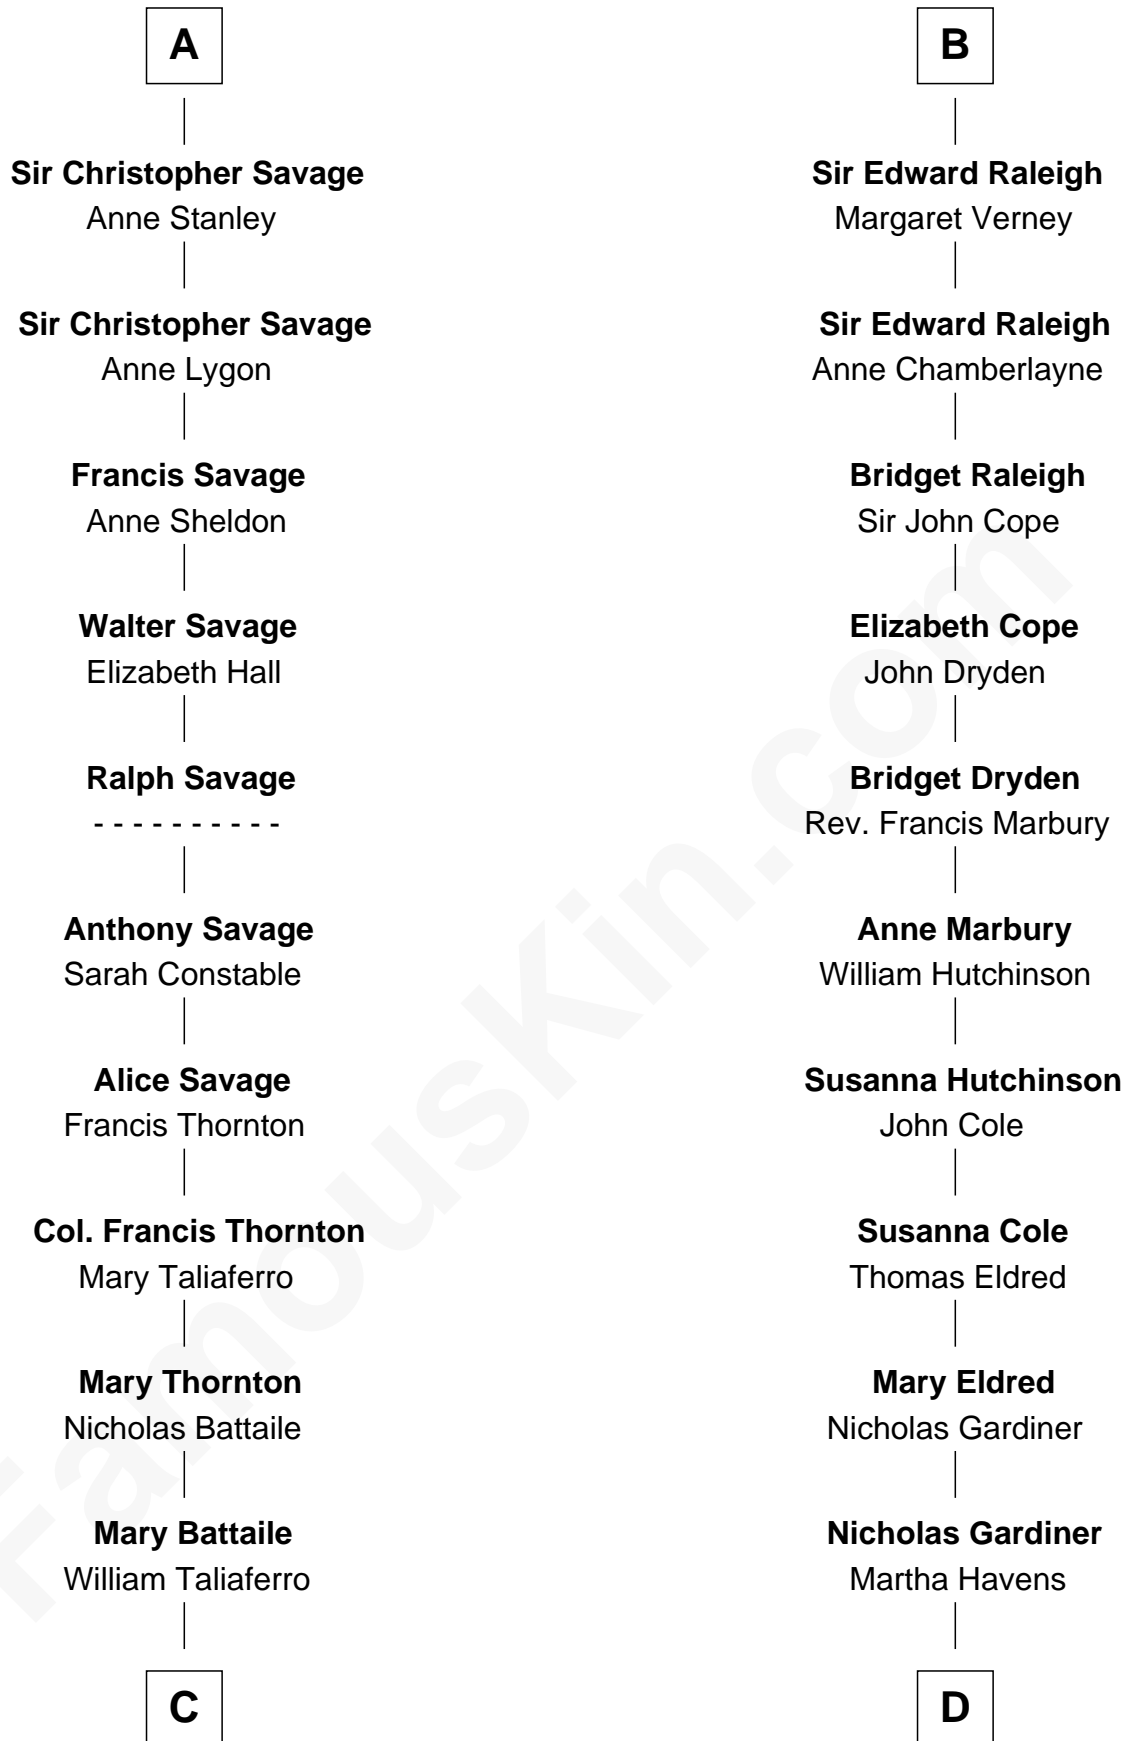

FamousKin.com

Relationship Chart of General George C. Marshall

Author of "The Marshall Plan"

20th cousin 1 time removed of

Stephen A. Douglas

Participated in Lincoln-Douglas Debates

C

Nicholas Taliaferro
Ann Champe Taliaferro

Matilda Battaile Taliaferro
Martin Marshall

William Champe Marshall
Susan Myers

George Catlett Marshall
Laura Emily Bradford

General George C. Marshall
U.S. Army - World War II

D

Martha Gardiner
Stephen Arnold

Martha Arnold
Benajah Douglass

Dr. Stephen Arnold Douglass
Sarah Fiske

Stephen A. Douglas
The Lincoln-Douglas Debates