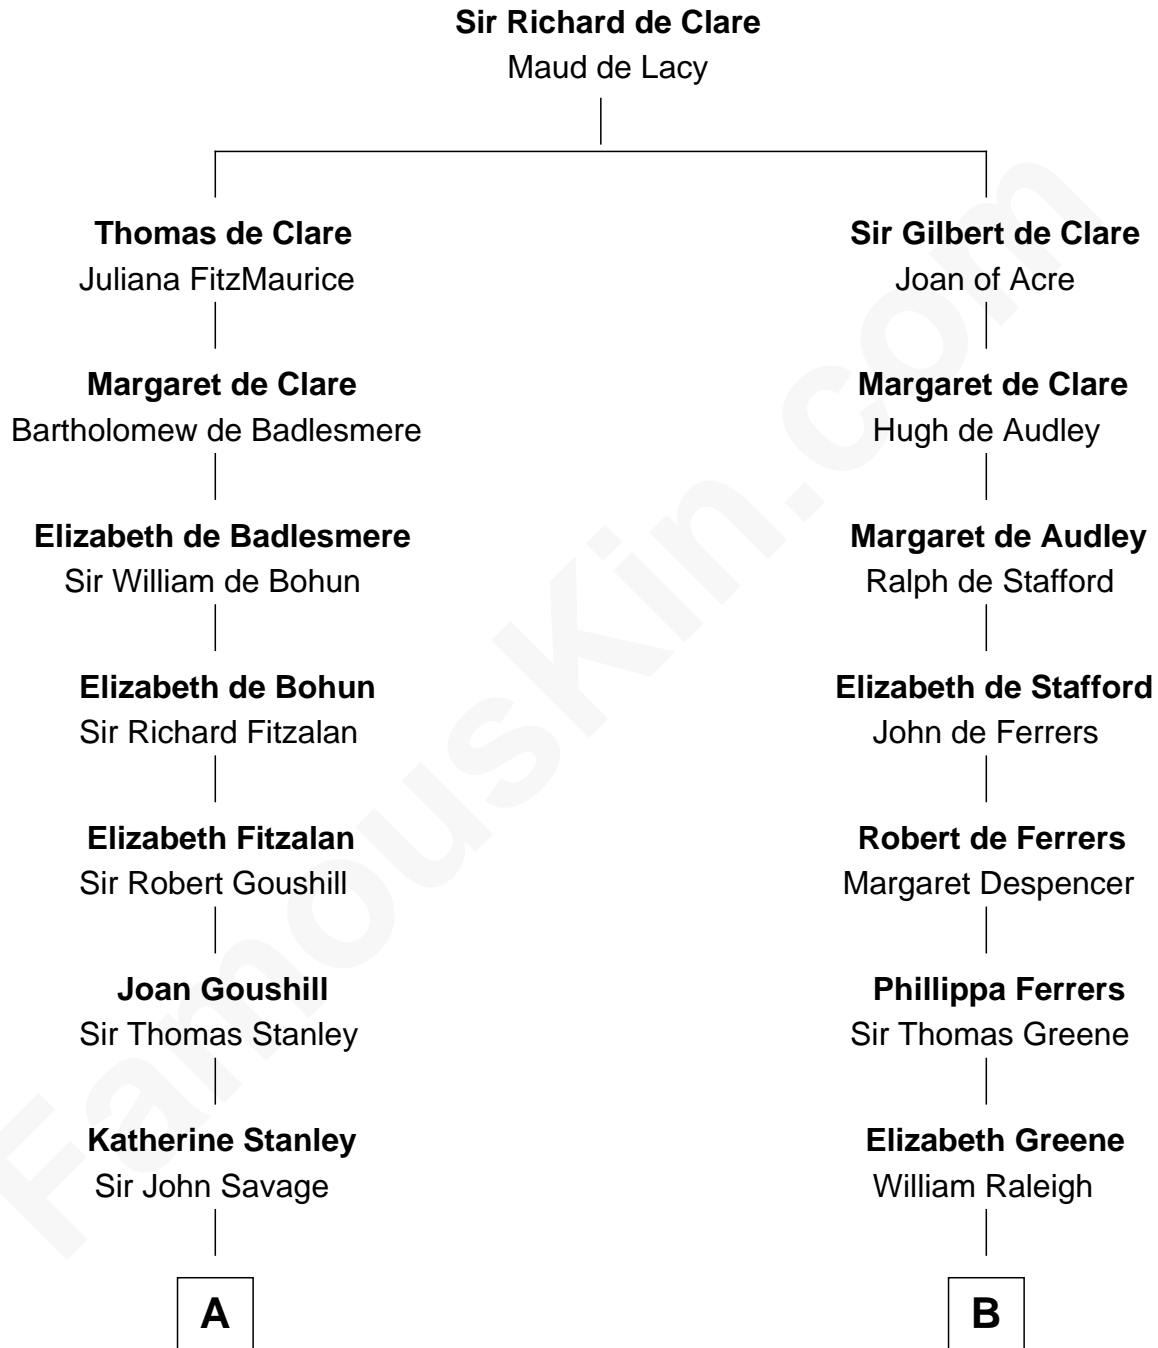

FamousKin.com

Relationship Chart of General George C. Marshall

Author of "The Marshall Plan"

20th cousin 1 time removed of

Stephen A. Douglas

Participated in Lincoln-Douglas Debates

C

Nicholas Taliaferro
Ann Champe Taliaferro

Matilda Battaile Taliaferro
Martin Marshall

William Champe Marshall
Susan Myers

George Catlett Marshall
Laura Emily Bradford

General George C. Marshall
U.S. Army - World War II

D

Martha Gardiner
Stephen Arnold

Martha Arnold
Benajah Douglass

Dr. Stephen Arnold Douglass
Sarah Fiske

Stephen A. Douglas
The Lincoln-Douglas Debates