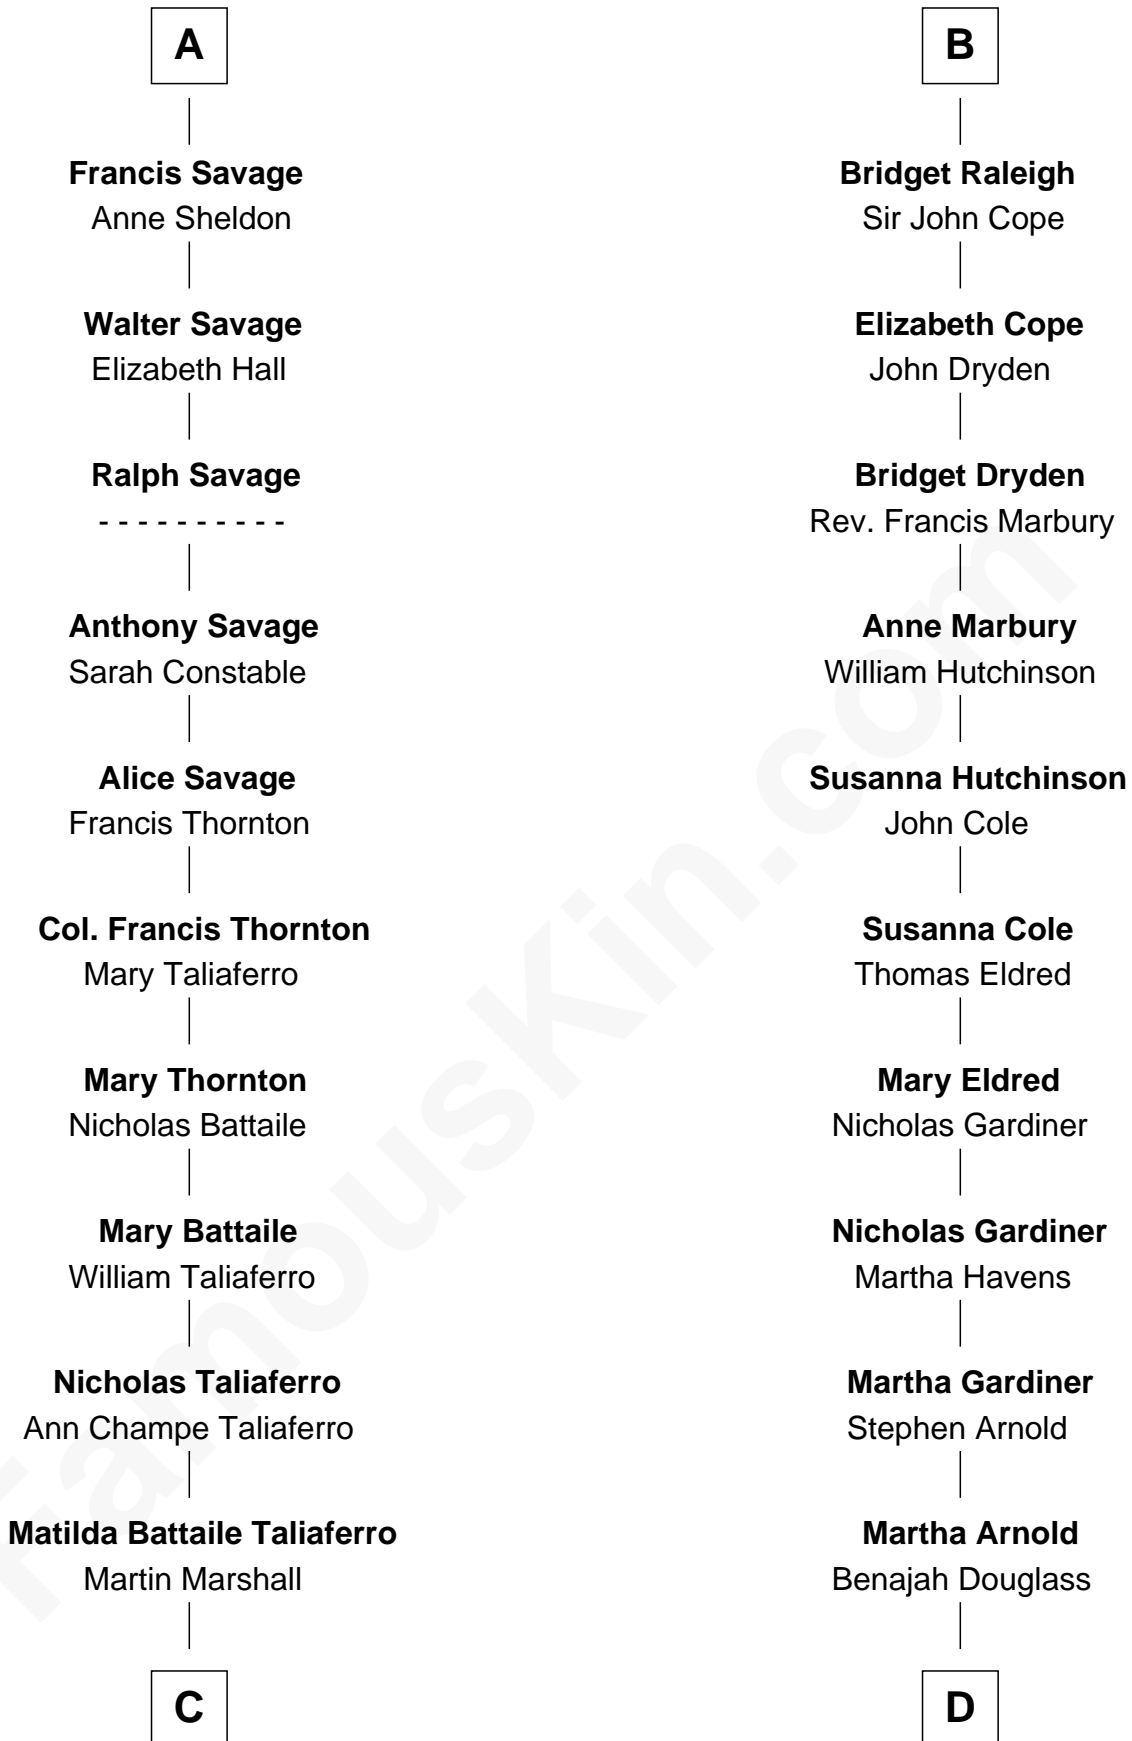

FamousKin.com

Relationship Chart of General George C. Marshall

Author of "The Marshall Plan"

18th cousin 1 time removed of

Stephen A. Douglas

Participated in Lincoln-Douglas Debates

Edmund Fitzalan

Alice de Warenne

C

William Champe Marshall

Susan Myers

George Catlett Marshall

Laura Emily Bradford

General George C. Marshall

U.S. Army - World War II

D