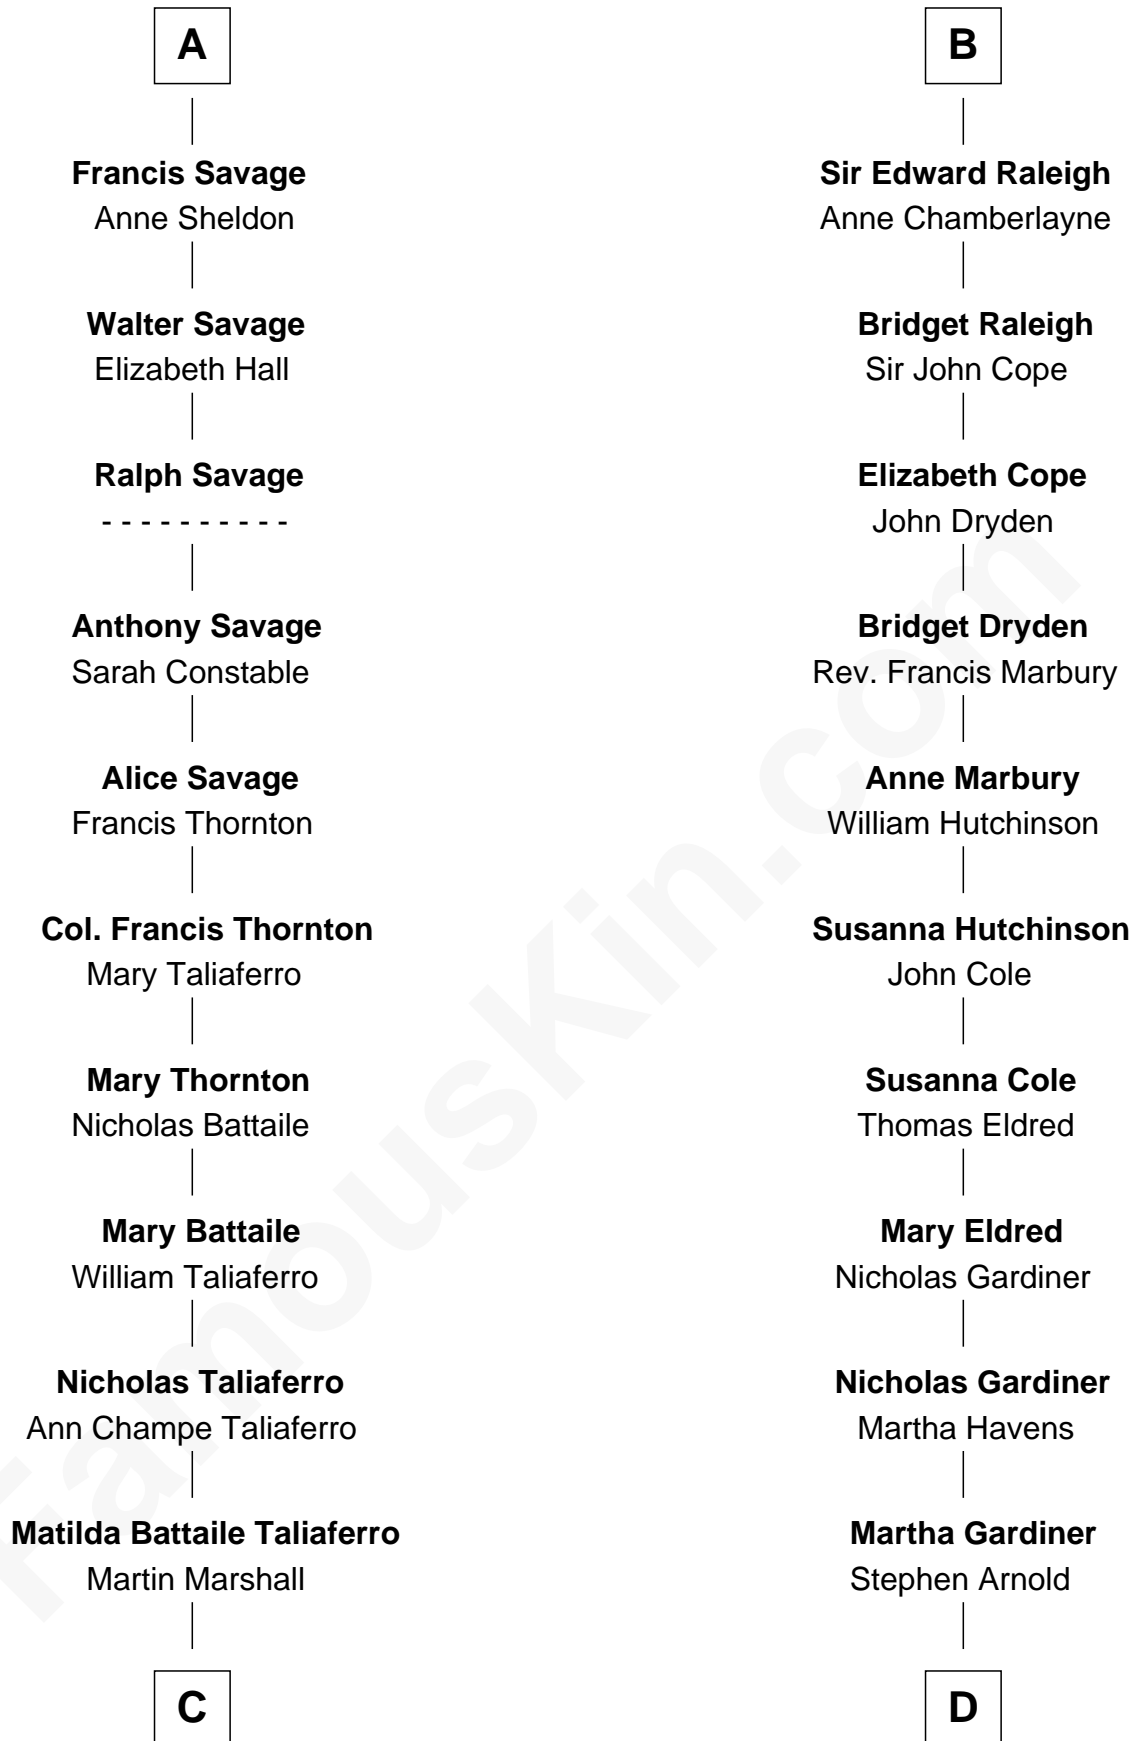

FamousKin.com

Relationship Chart of

General George C. Marshall

Author of "The Marshall Plan"

19th cousin of

Stephen A. Douglas

Participated in Lincoln-Douglas Debates

Humphrey de Bohun

Elizabeth Plantagenet

Sir William de Bohun
Elizabeth de Badlesmere

Elizabeth de Bohun
Sir Richard Fitzalan

Elizabeth Fitzalan
Sir Robert Goushill

Joan Goushill
Sir Thomas Stanley

Katherine Stanley
Sir John Savage

Sir Christopher Savage
Anne Stanley

Sir Christopher Savage
Anne Lygon

A

Eleanor de Bohun
Sir James le Boteler

Pernel le Boteler
Sir Gilbert Talbot

Sir Richard Talbot
Ankaret le Strange

Mary Talbot
Sir Thomas Greene

Sir Thomas Greene
Phillippa Ferrers

Elizabeth Greene
William Raleigh

Sir Edward Raleigh
Margaret Verney

B

C

William Champe Marshall

Susan Myers

George Catlett Marshall