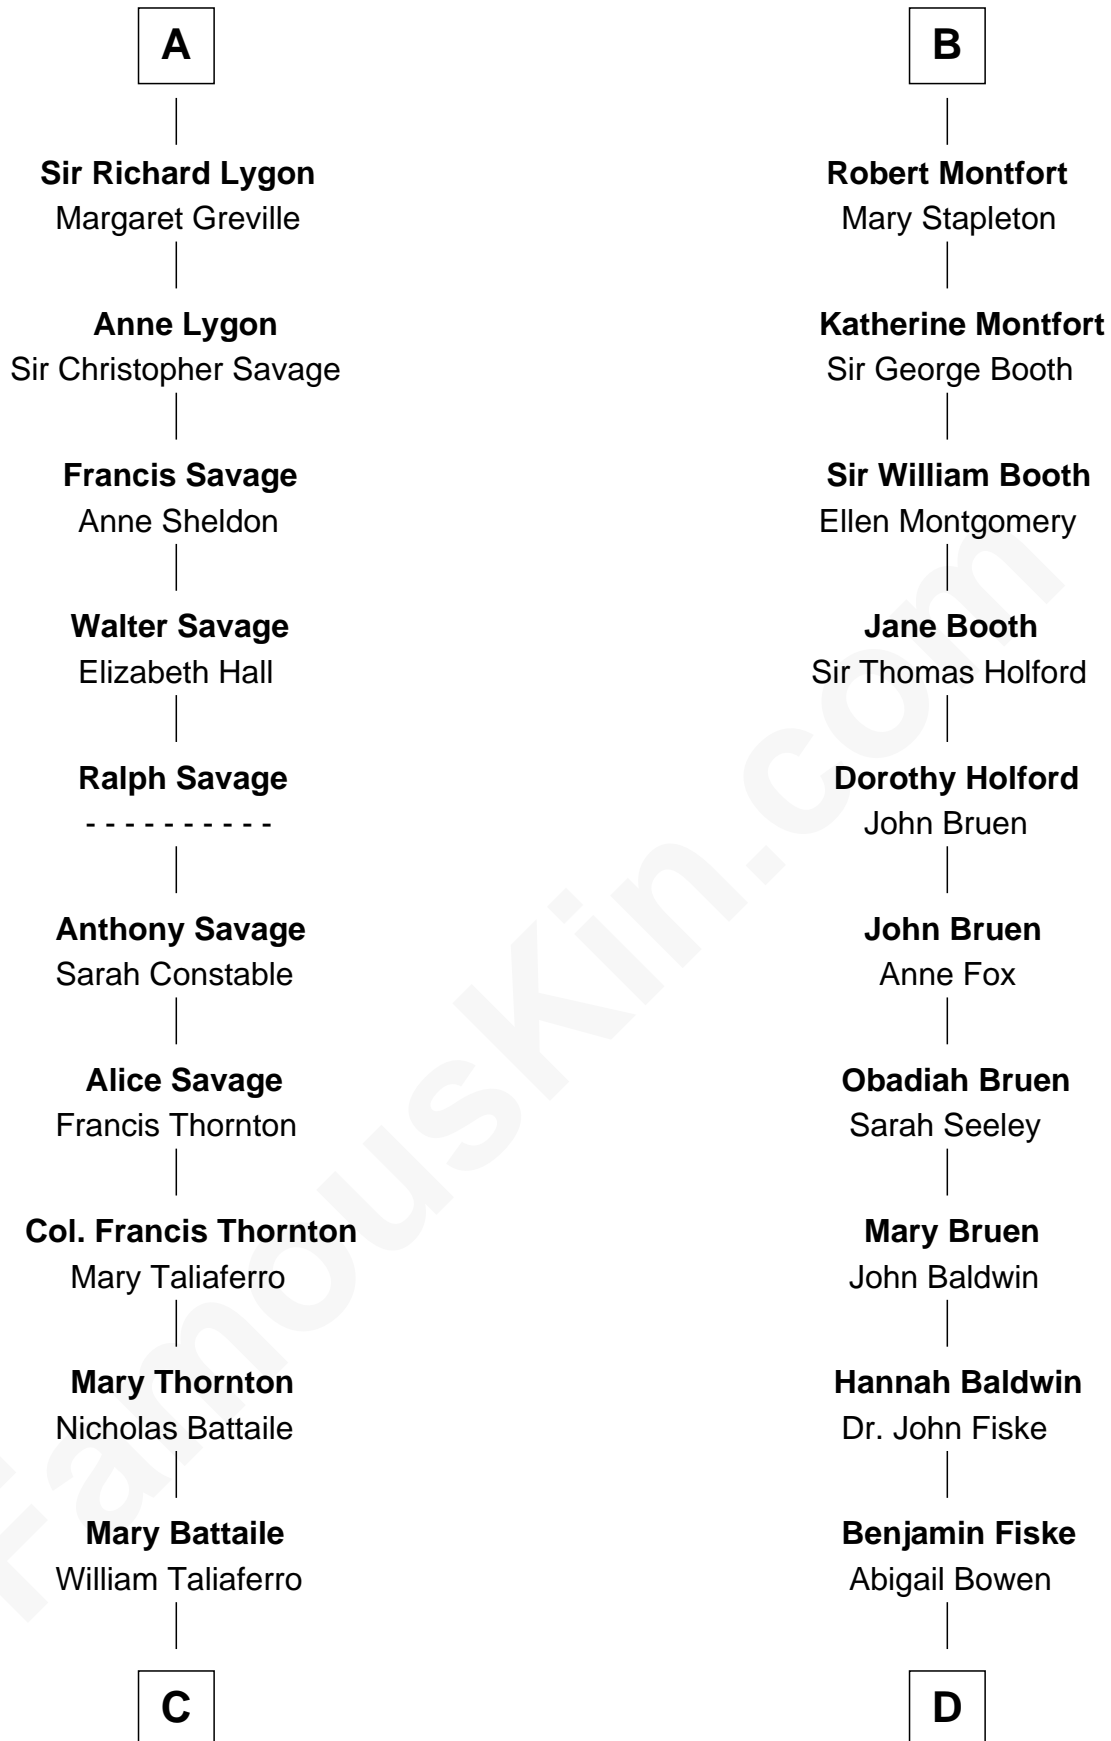

FamousKin.com
Relationship Chart of
General George C. Marshall

Author of "The Marshall Plan"

20th cousin 1 time removed of

Stephen A. Douglas

Participated in Lincoln-Douglas Debates

C

Nicholas Taliaferro
Ann Champe Taliaferro

Matilda Battaile Taliaferro
Martin Marshall

William Champe Marshall
Susan Myers

George Catlett Marshall
Laura Emily Bradford

General George C. Marshall
U.S. Army - World War II

D

Benjamin Fiske
Susannah Briggs